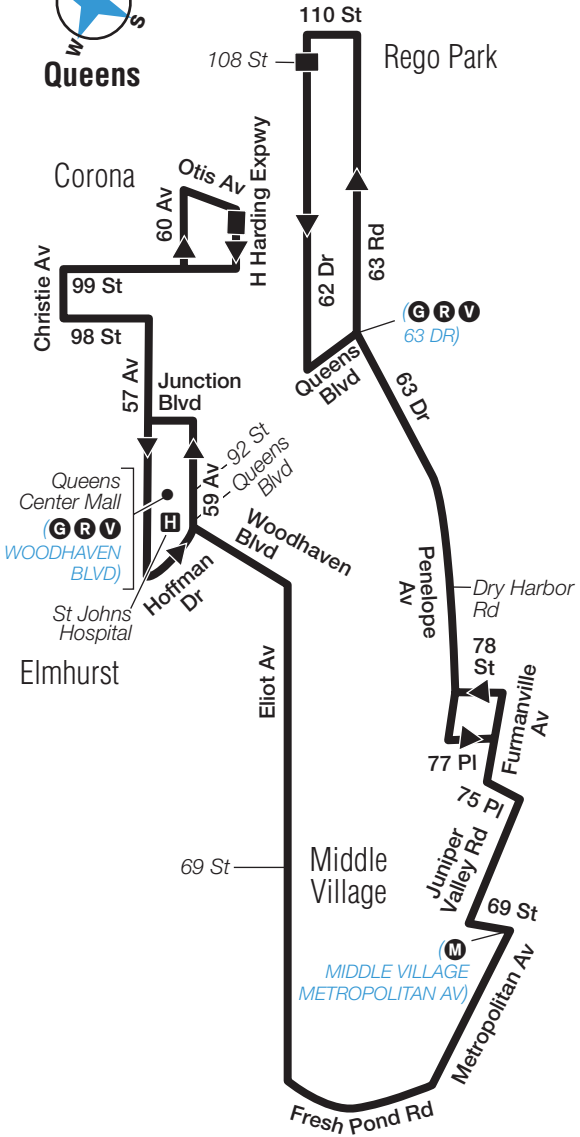

Queens

Q38 LEGEND

■ Terminal

(M) STATION NAME
Subway Connection