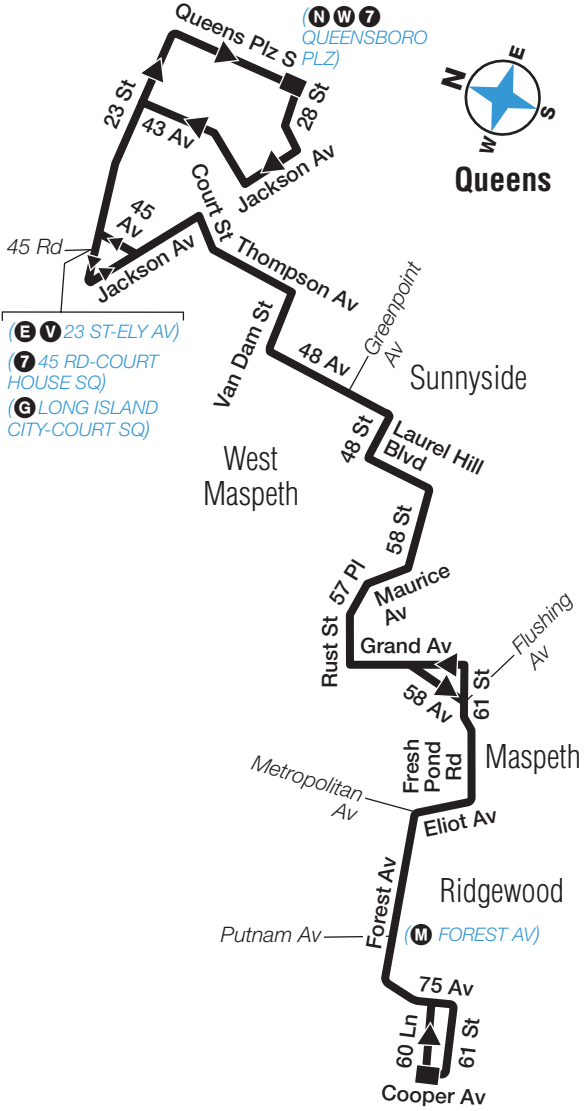

Long Island City

Q39 LEGEND

■ Terminal

(N STATION NAME)
Subway Connection