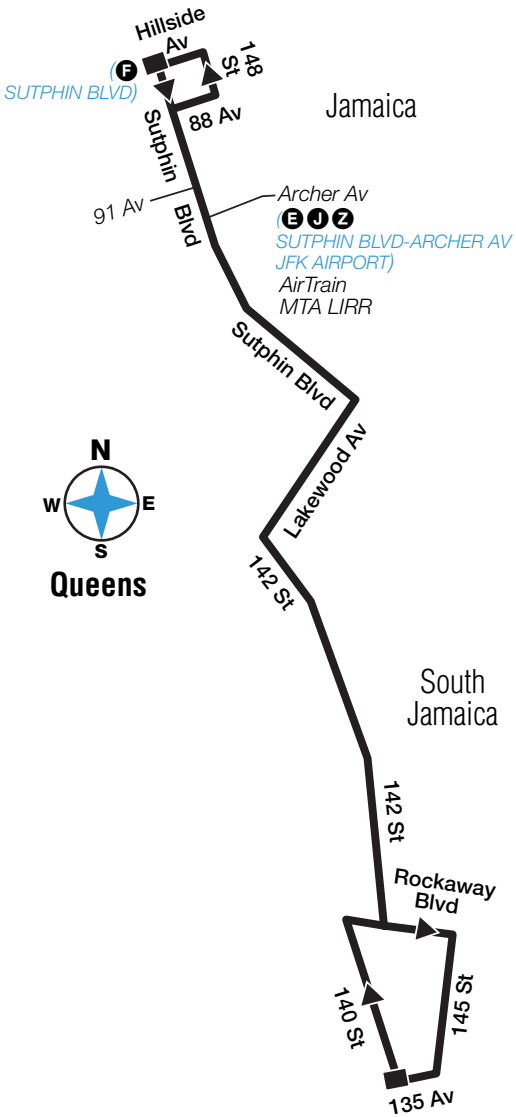

Q40 LEGEND

■ Terminal

(F STATION NAME)
Subway Connection