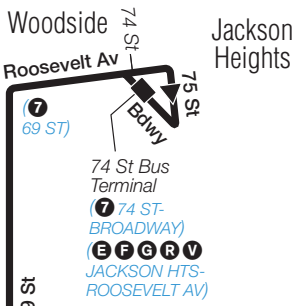

Q45 LEGEND

■ Terminal

(7) STATION NAME
Subway Connection