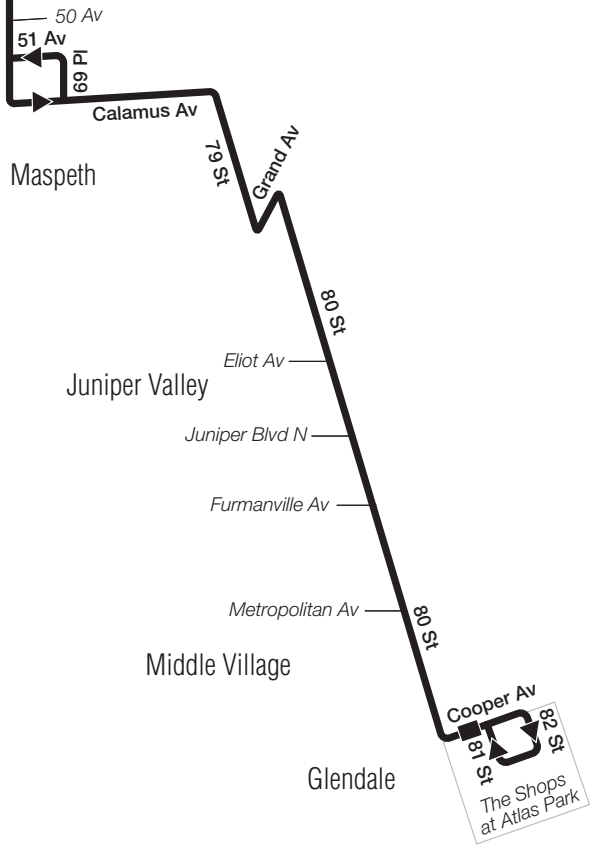

Q45 LEGEND

■ Terminal

(7) STATION NAME
Subway Connection