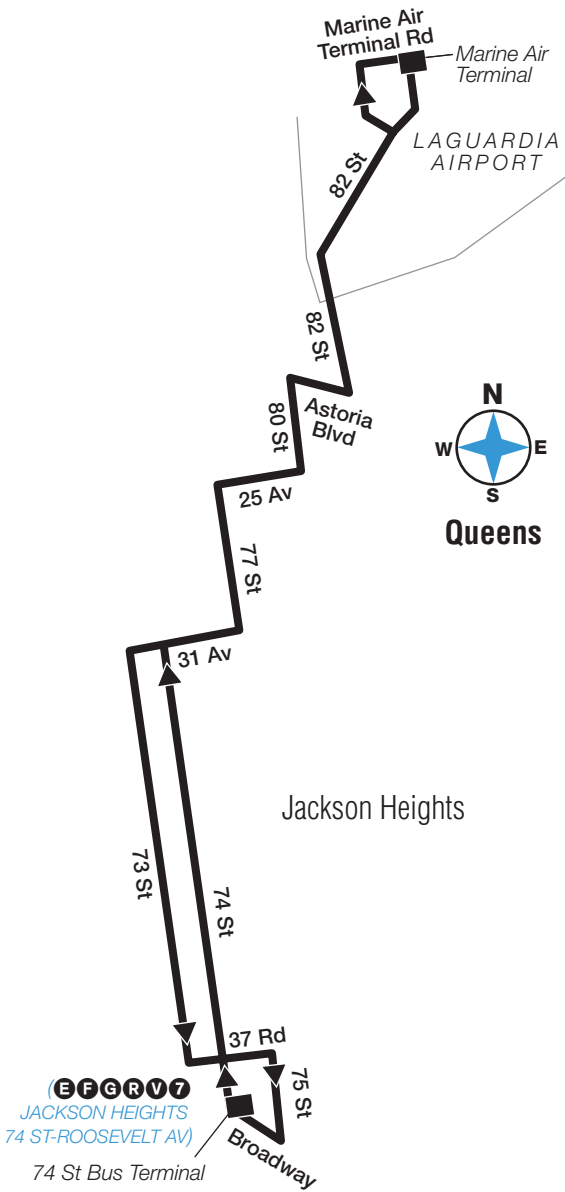

Q47 LEGEND

■ Terminal

(E STATION NAME)
Subway Connection