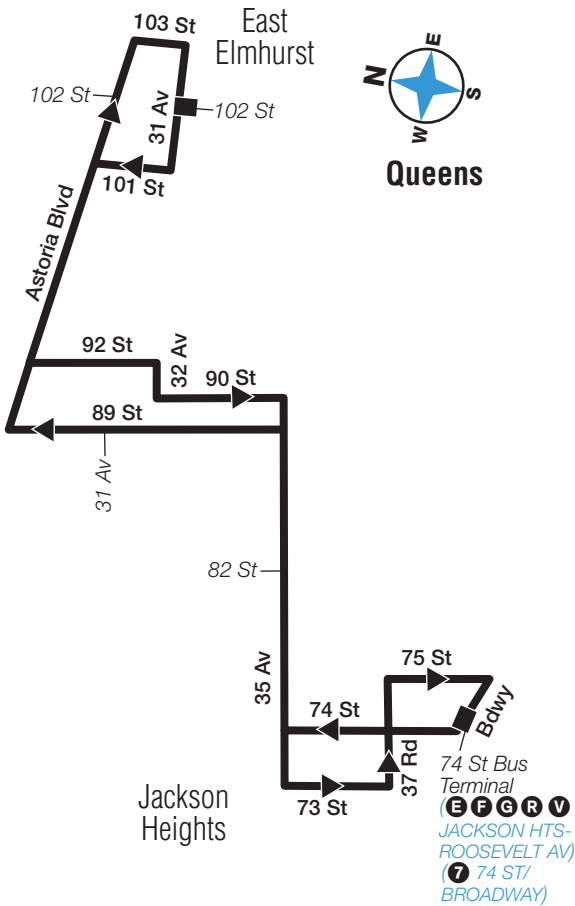

Q49 LEGEND

■ Terminal

(7 STATION NAME)
Subway Connection