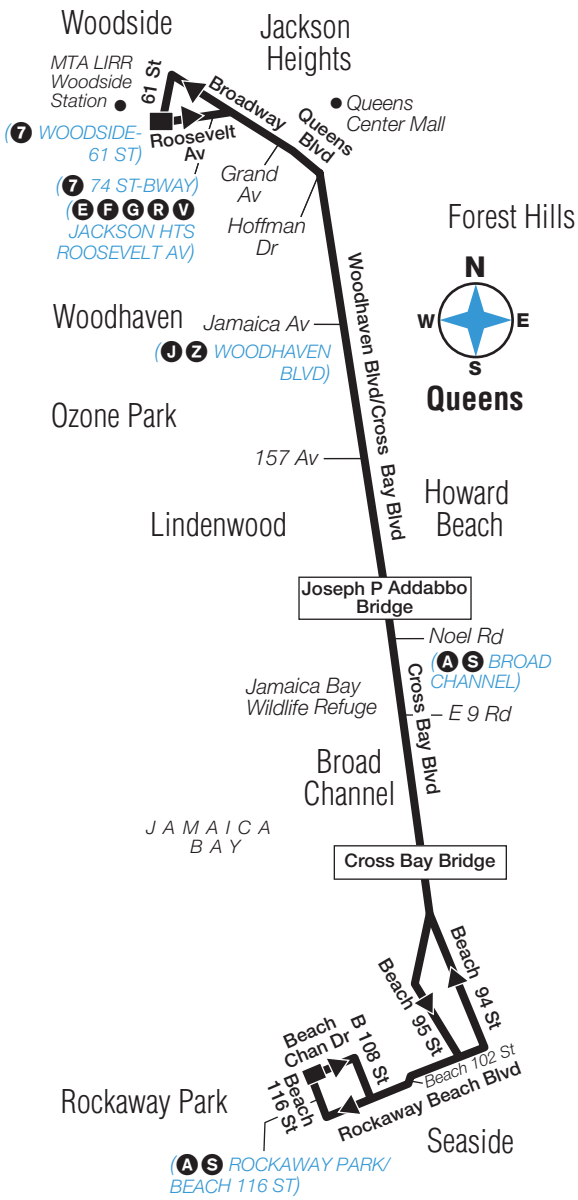

Q53 LEGEND

- Terminal
- (A) STATION NAME
  Subway Connection