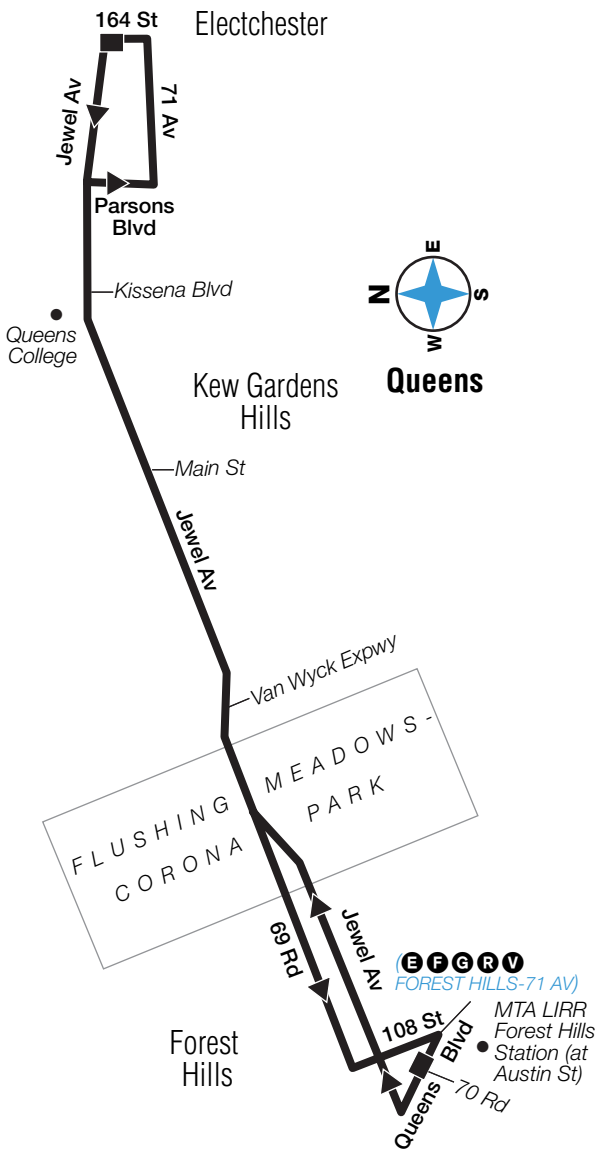

Q65A LEGEND

■ Terminal

(E) STATION NAME
Subway Connection