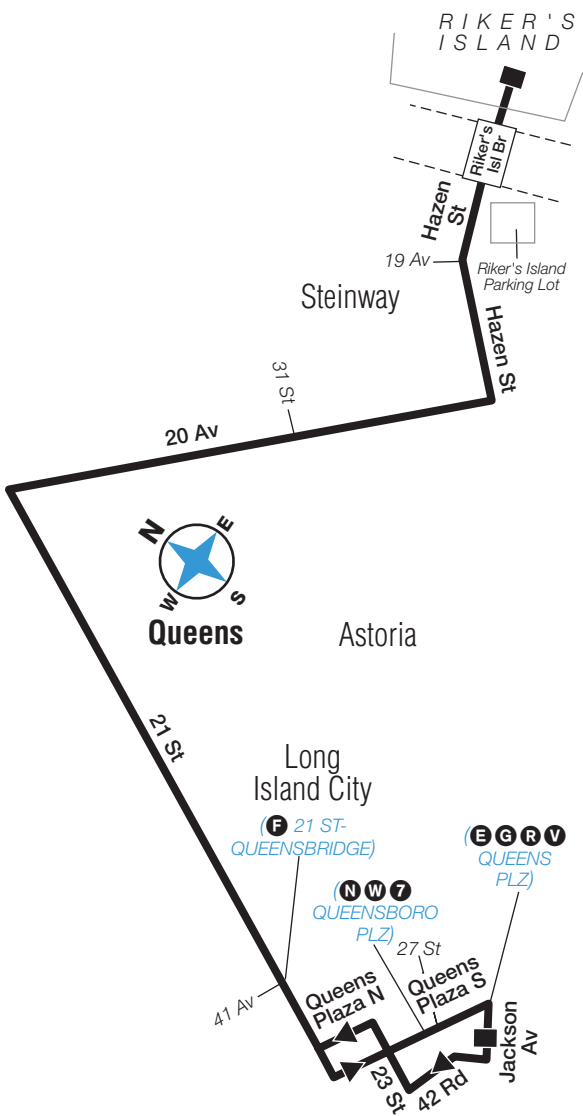

Q100 LEGEND

■ Terminal

(F) STATION NAME
Subway Connection