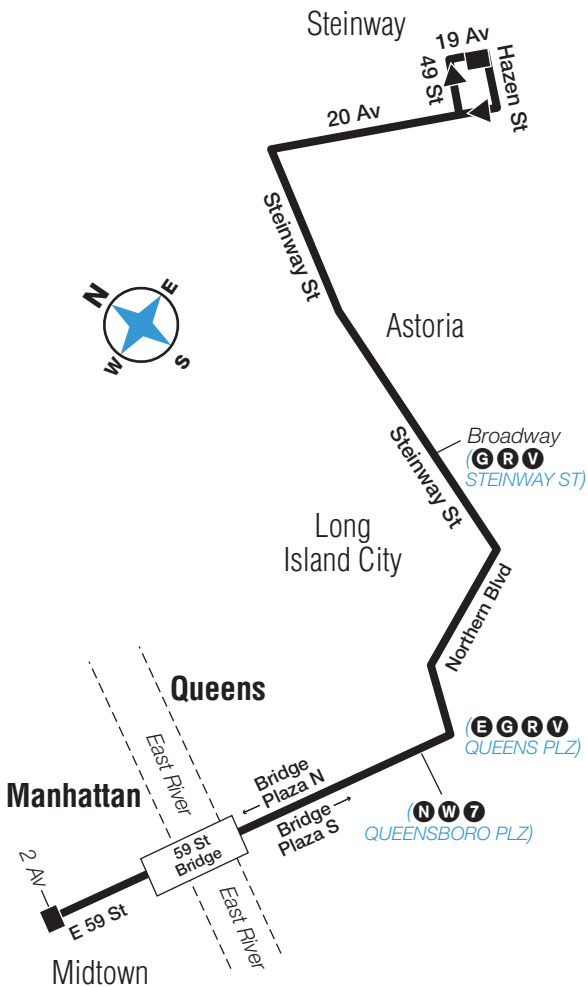

Q101 LEGEND

■ Terminal

(**7** STATION NAME)
Subway Connection