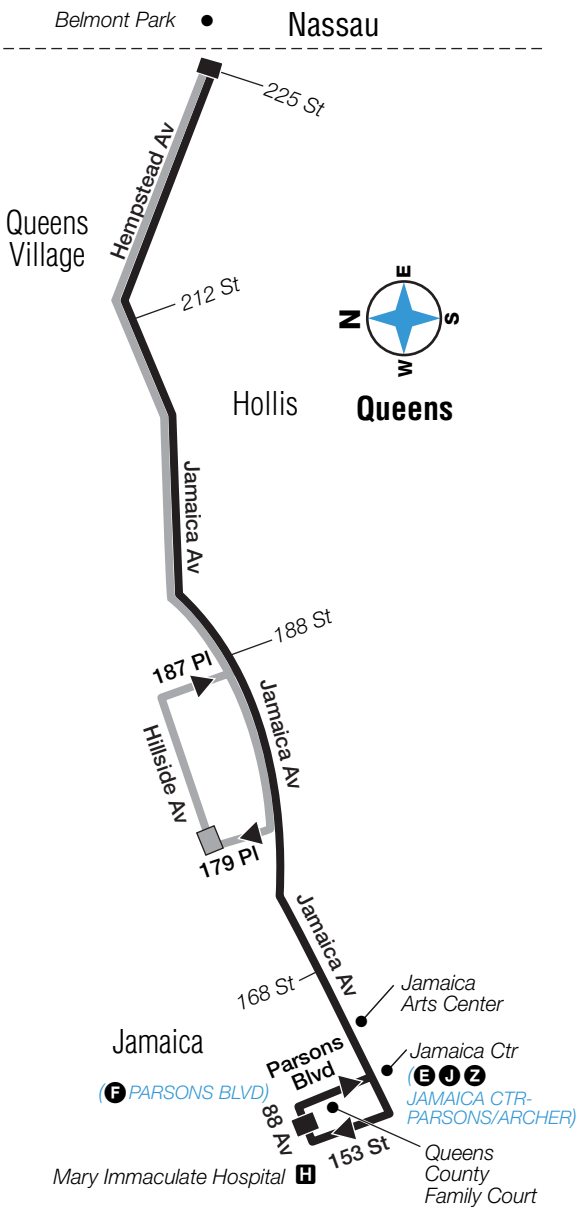

Q110 LEGEND

■ Terminal

(E STATION NAME)
Subway Connection

■ Supplemental Rush
Period Terminal

— Supplemental Rush
Period Service