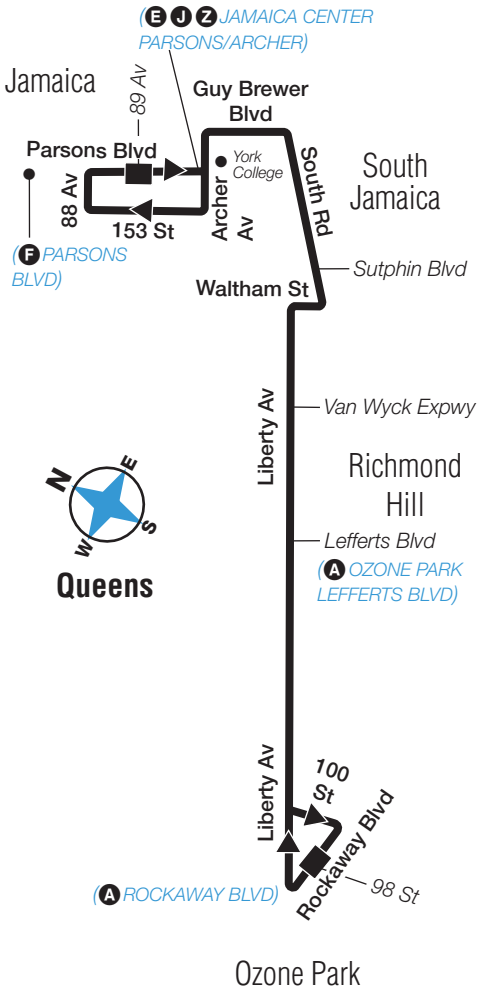

Q112 LEGEND

Terminal

(F) STATION NAME

Subway Connection