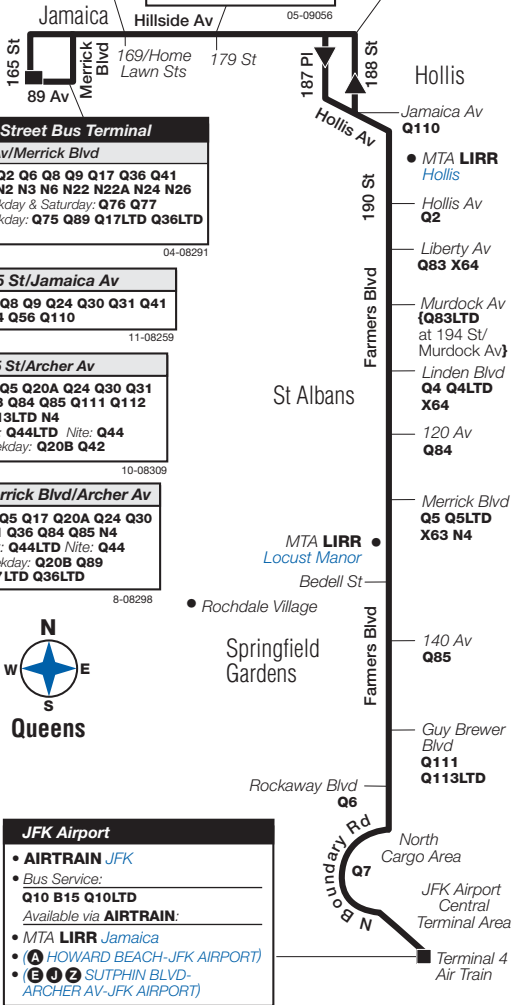

12-08295

05-09056

07-09056

165 Street Bus Terminal

89 Av/Merrick Blvd

Q1 Q2 Q6 Q8 Q9 Q17 Q36 Q41 N1 N2 N3 N6 N22 N22A N24 N26
Weekday & Saturday: Q76 Q77
Weekday: Q75 Q89 Q17LTD Q36LTD X32

04-08291

165 St/Jamaica Av

Q6 Q8 Q9 Q24 Q30 Q31 Q41 Q54 Q56 Q110

11-08259

165 St/Archer Av

Q4 Q5 Q20A Q24 Q30 Q31 Q83 Q84 Q85 Q111 Q112 Q113LTD N4
Day: Q44LTD Nite: Q44
Weekday: Q20B Q42

10-08309

Merrick Blvd/Archer Av

Q4 Q5 Q17 Q20A Q24 Q30 Q31 Q36 Q84 Q85 N4
Day: Q44LTD Nite: Q44
Weekday: Q20B Q89 Q17LTD Q36LTD

8-08298

JFK Airport

- **AIRTRAIN JFK**
- **Bus Service:**

Q10 B15 Q10LTD
Available via AIRTRAIN:

- **MTA LIRR Jamaica**
- (A) HOWARD BEACH-JFK AIRPORT
- (E J Z) SUTPHIN BLVD-ARCHER AV-JFK AIRPORT

34-09056

Q3 LEGEND

- Terminal
- (F) STATION NAME Subway Connection
- Bus Transfer Point
- MTA LIRR Railroad Station

qu003a09057_cs

For subway and rail station accessibility, please see The Map, subway timetables, www.mta.info, or www.triplanner.mta.info.