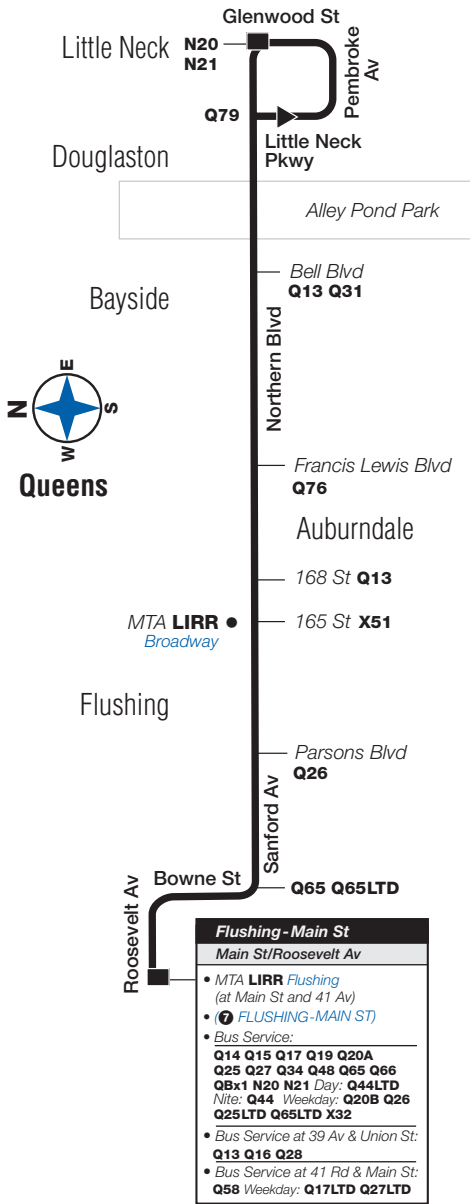

Flushing - Main St

Main St/Roosevelt Av

- MTA LIRR *Flushing* (at Main St and 41 Av)
- **(7) FLUSHING-MAIN ST**
- **Bus Service:**

**Q14 Q15 Q17 Q19 Q20A
Q25 Q27 Q34 Q48 Q65 Q66
QBx1 N20 N21 Day: Q44LTD
Nite: Q44 Weekday: Q20B Q26
Q25LTD Q65LTD X32**

- **Bus Service at 39 Av & Union St:**
  Q13 Q16 Q28
- **Bus Service at 41 Rd & Main St:**
  Q58 Weekday: Q17LTD Q27LTD

qu012a09056_cs

06-09048

Q12 LEGEND

- **■** Terminal
- **(7) STATION NAME** Subway Connection
- **Q76** Bus Transfer Point
- **MTA LIRR** Railroad Station

For subway and rail station accessibility, please see The Map, subway timetables, www.mta.info, or www.triplanner.mta.info.

**For travel information, call 718-330-1234
or visit www.mta.info**