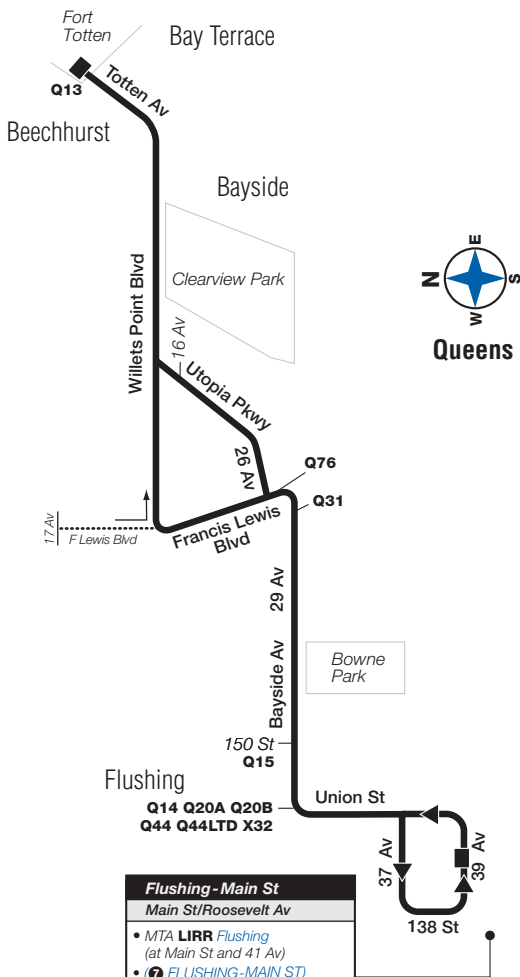

Flushing - Main St	
Main St/Roosevelt Av	
•	MTA LIRR Flushing (at Main St and 41 Av)
•	(7) FLUSHING-MAIN ST
•	Bus Service:
	Q12 Q14 Q15 Q17 Q19 Q20A
	Q25 Q27 Q34 Q48 Q65 Q66
	QBx1 N20 N21 Day: Q44LTD
	Nite: Q44 Weekday: Q20B Q26
	Q25LTD Q65LTD X32
•	Bus Service at 39 Av & 138 St:
	Q13 Q28
•	Bus Service at 41 Av & Main St:
	Q58 Weekday: Q17LTD Q27LTD

06-08298

qu016a09021_cs

Q16 LEGEND

Terminal	Q15 Bus Transfer Point
(7) STATION NAME	MTA LIRR Railroad Station
Subway Connection	..... Supplemental Service School Days (early PM)

For subway and rail station accessibility, please see The Map, subway timetables, www.mta.info, or www.tripplanner.mta.info.

**For travel information, call 718-330-1234
or visit www.mta.info**