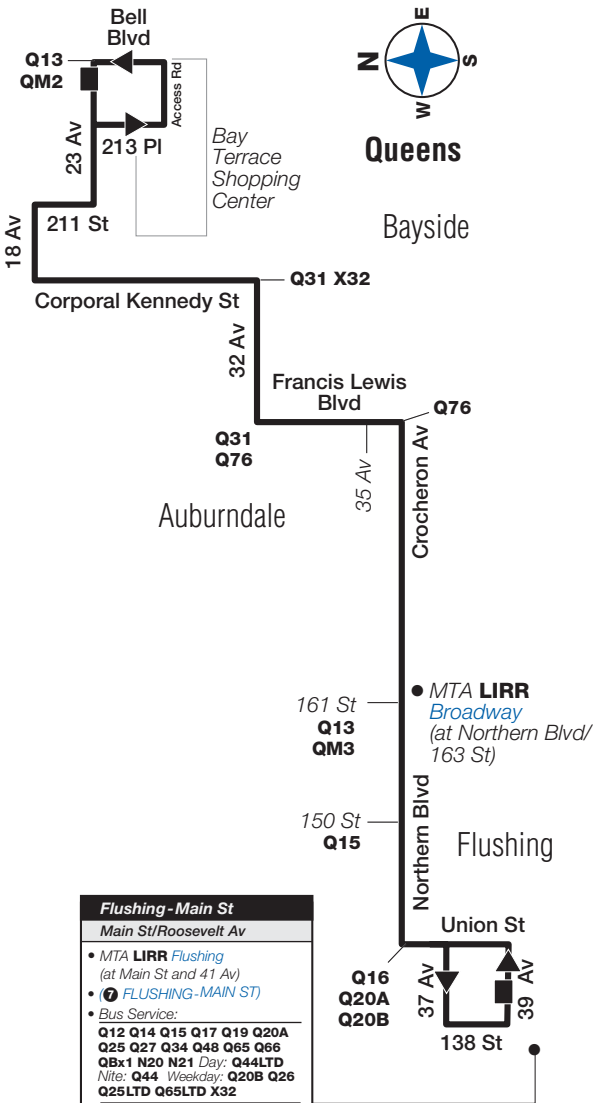

Flushing - Main St	
Main St/Roosevelt Av	
• MTA LIRR Flushing (at Main St and 41 Av) • (7) FLUSHING-MAIN ST • Bus Service: Q12 Q14 Q15 Q17 Q19 Q20A Q25 Q27 Q34 Q48 Q65 Q66 QBx1 N20 N21 Day: Q44LTD Nite: Q44 Weekday: Q20B Q26 Q25LTD Q65LTD X32	
• Bus Service at 39 Av & Union St: Q13 Q16 • Bus Service at 41 Rd & Main St: Q58 Weekday: Q17LTD Q27LTD	

06-09048

Q28 LEGEND

 Terminal 7 STATION NAME Subway Connection	- Q15 Bus Transfer Point 7 STATION NAME MTA LIRR Railroad Station

qu028a09051__cs

For subway and rail station accessibility, please see The Map, subway timetables, www.mta.info, or www.triplanner.mta.info.

**For travel information, call 718-330-1234
or visit www.mta.info**