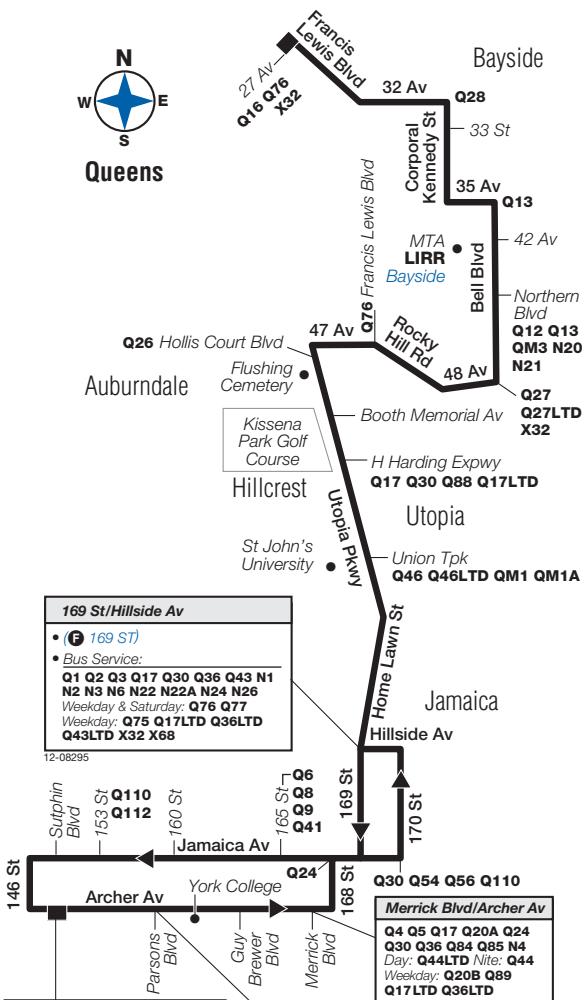

169 St/Hillside Av

- (F) 169 ST
- Bus Service:

Q1 Q2 Q3 Q17 Q30 Q36 Q43 N1 N2 N3 N6 N22 N22A N24 N26
Weekday & Saturday: **Q76 Q77**
Weekday: **Q75 Q17LTD Q36LTD Q43LTD X32 X68**

12-08295

Merrick Blvd/Archer Av

Q4 Q5 Q17 Q20A Q24 Q30 Q36 Q84 Q85 N4
Day: **Q44LTD Nite: Q44**
Weekday: **Q20B Q89 Q17LTD Q36LTD**

8-08298

Jamaica Station
Sutphin Blvd/Archer Av

- MTA LIRR Jamaica
- AIRTRAIN JFK
- (E J Z) SUTPHIN BLVD-ARCHER AV-JFK AIRPORT
- Bus Service:

Q6 Q8 Q9 Q20A Q24 Q25 Q30 Q34 Q40 Q41 Q43 Q60 Q65
Day: **Q44LTD Nite: Q44**
Weekday: **Q20B Q25LTD Q43LTD Q65LTD**

2-08297

Jamaica Center
Parsons Blvd/Archer Av

- (E J Z) JAMAICA CENTER-PARSONS/ARCHER
- Bus Service:

Q4 Q5 Q20A Q24 Q25 Q30 Q34 Q65 Q83 Q84 Q85 Q111 Q112 Q113LTD N4
Day: **Q44LTD Nite: Q44**
Weekday: **Q20B Q42 Q4LTD Q5LTD Q25LTD Q65LTD Q83LTD Q85LTD**

03-08297

Q31 LEGEND

- Terminal
- (F) STATION NAME Subway Connection
- Q16 Bus Transfer Point
- MTA LIRR Railroad Station
- MTA AIRTRAIN

qu031a09056_cs

For subway and rail station accessibility, please see The Map, subway timetables, www.mta.info, or www.tripplanner.mta.info.

For travel information, call 718-330-1234 or visit www.mta.info