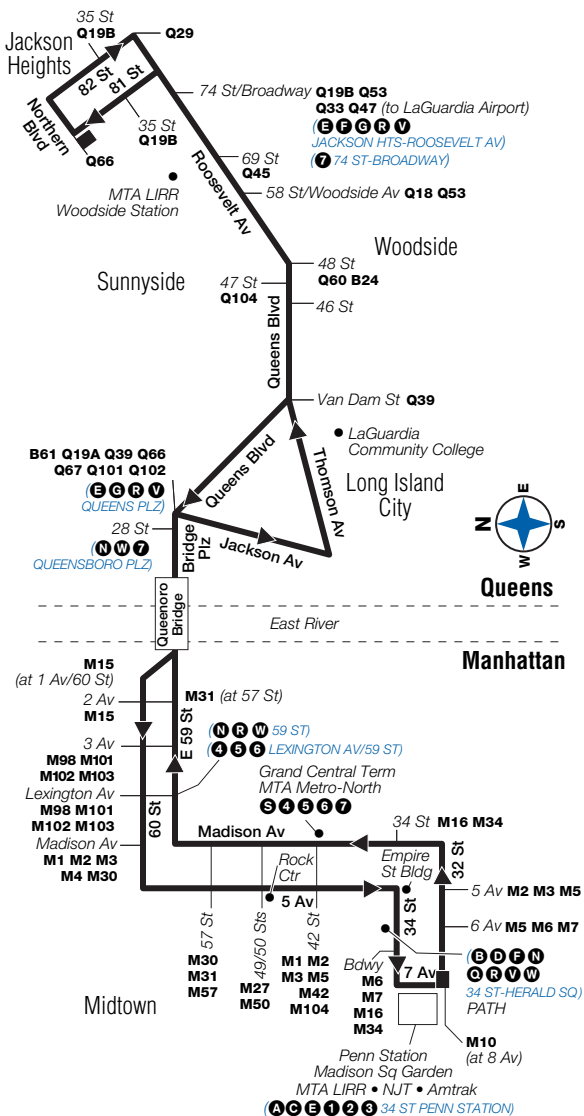

Q32 LEGEND

Terminal

M15 Bus Transfer Point

(7 STATION NAME)
Subway Connection

qu032a05265_cs

For travel information, call 718-330-1234
or visit www.mta.info