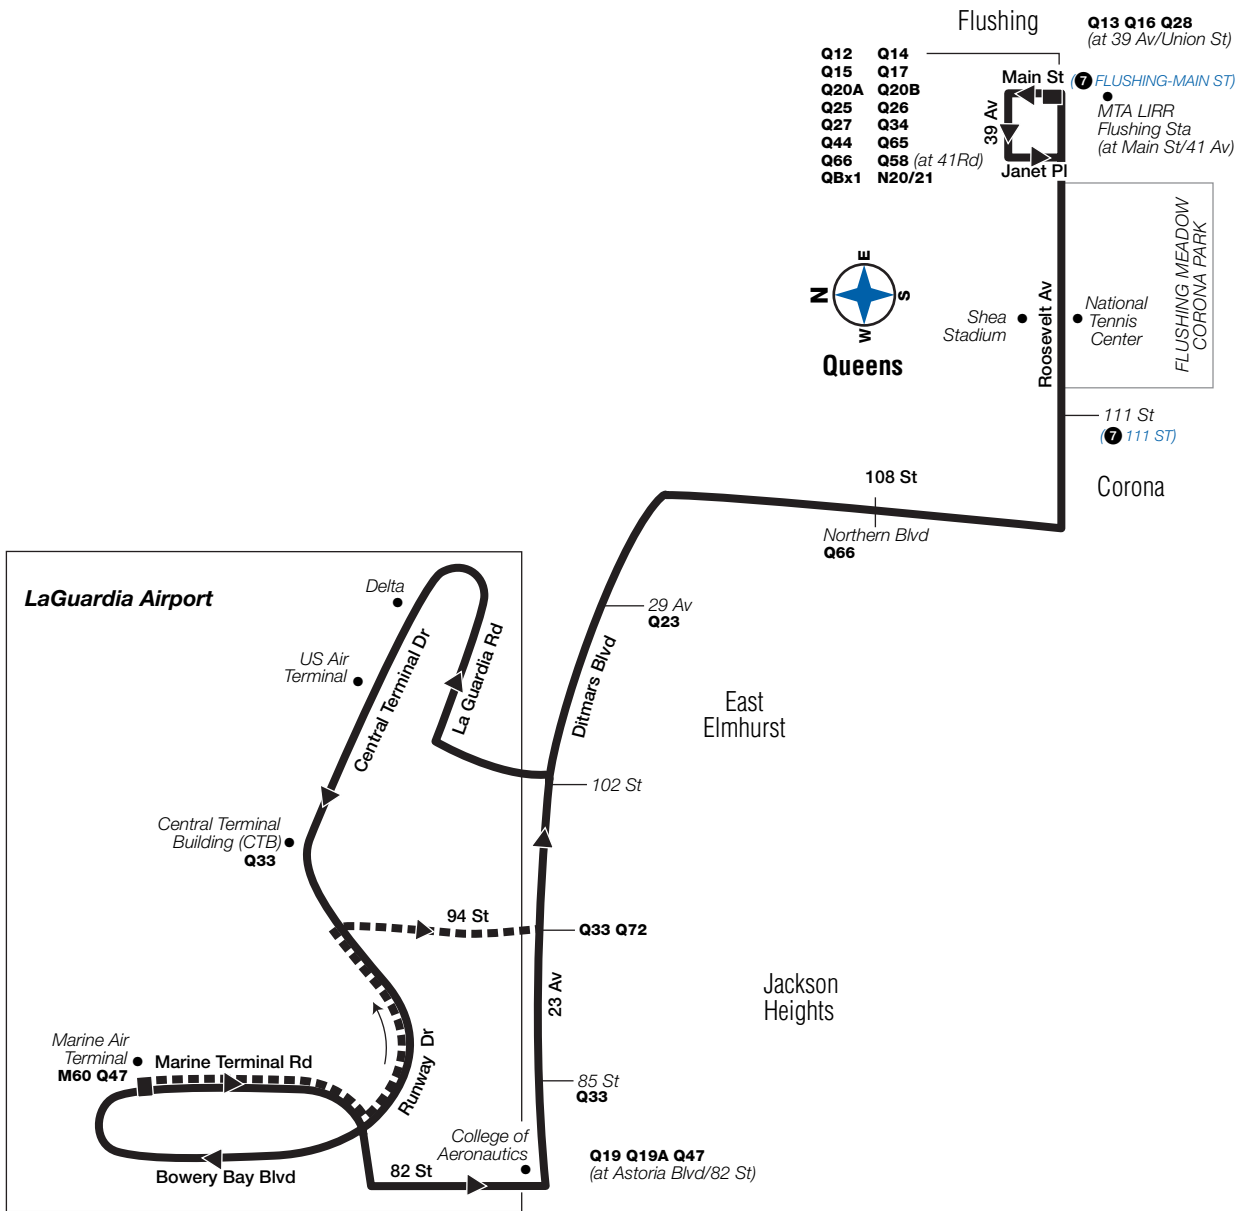

Q48 LEGEND

- Terminal
- **Q12** Bus Transfer Point
- **(7 STATION NAME)** Subway Connection
- 12 AM to 6 AM Service Eastbound

qu048a07249_cs

For travel information, call 718-330-1234
or visit www.mta.info