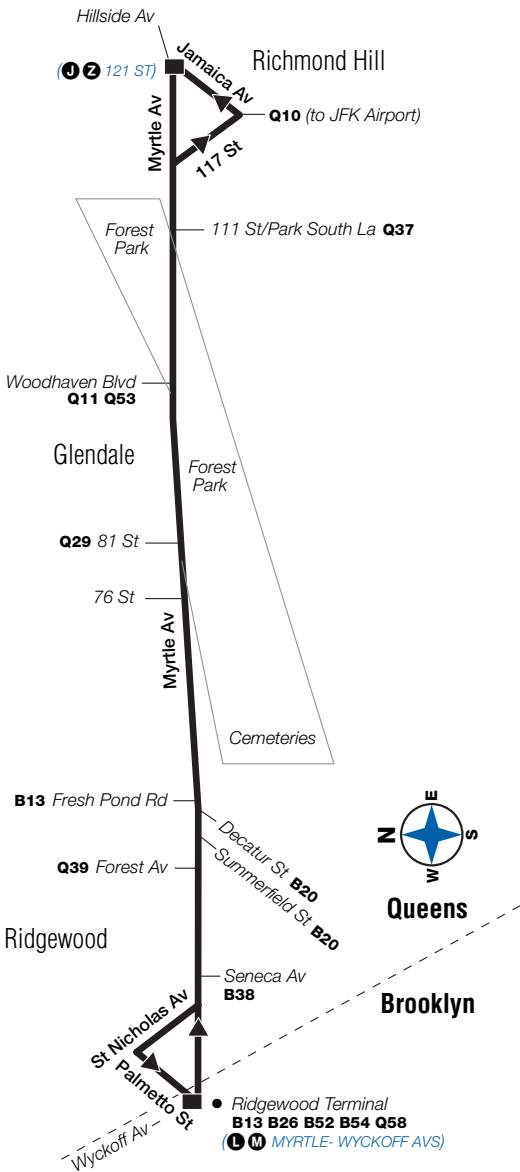

Q55 LEGEND

■ Terminal

Q10 Bus Transfer Point

(L STATION NAME)
Subway Connection

qu055a052_cs

For travel information, call 718-330-1234
or visit www.mta.info