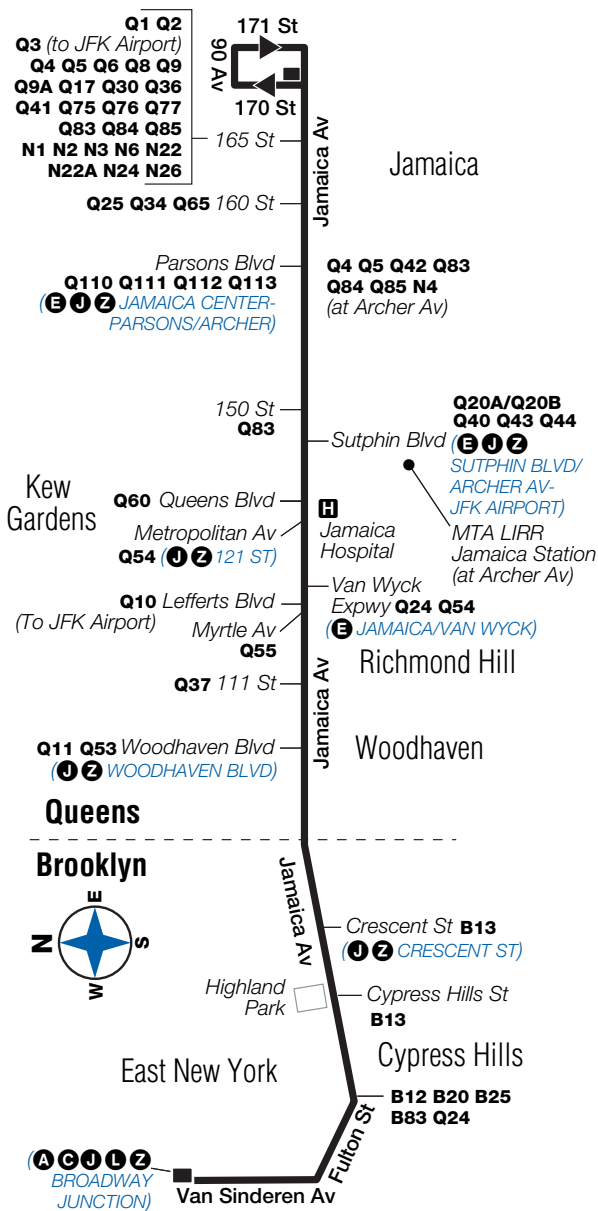

Q56 LEGEND

Terminal

Q1 Bus Transfer Point

(E STATION NAME)

Subway Connection

qu056a07236_cs

For travel information, call 718-330-1234
or visit www.mta.info