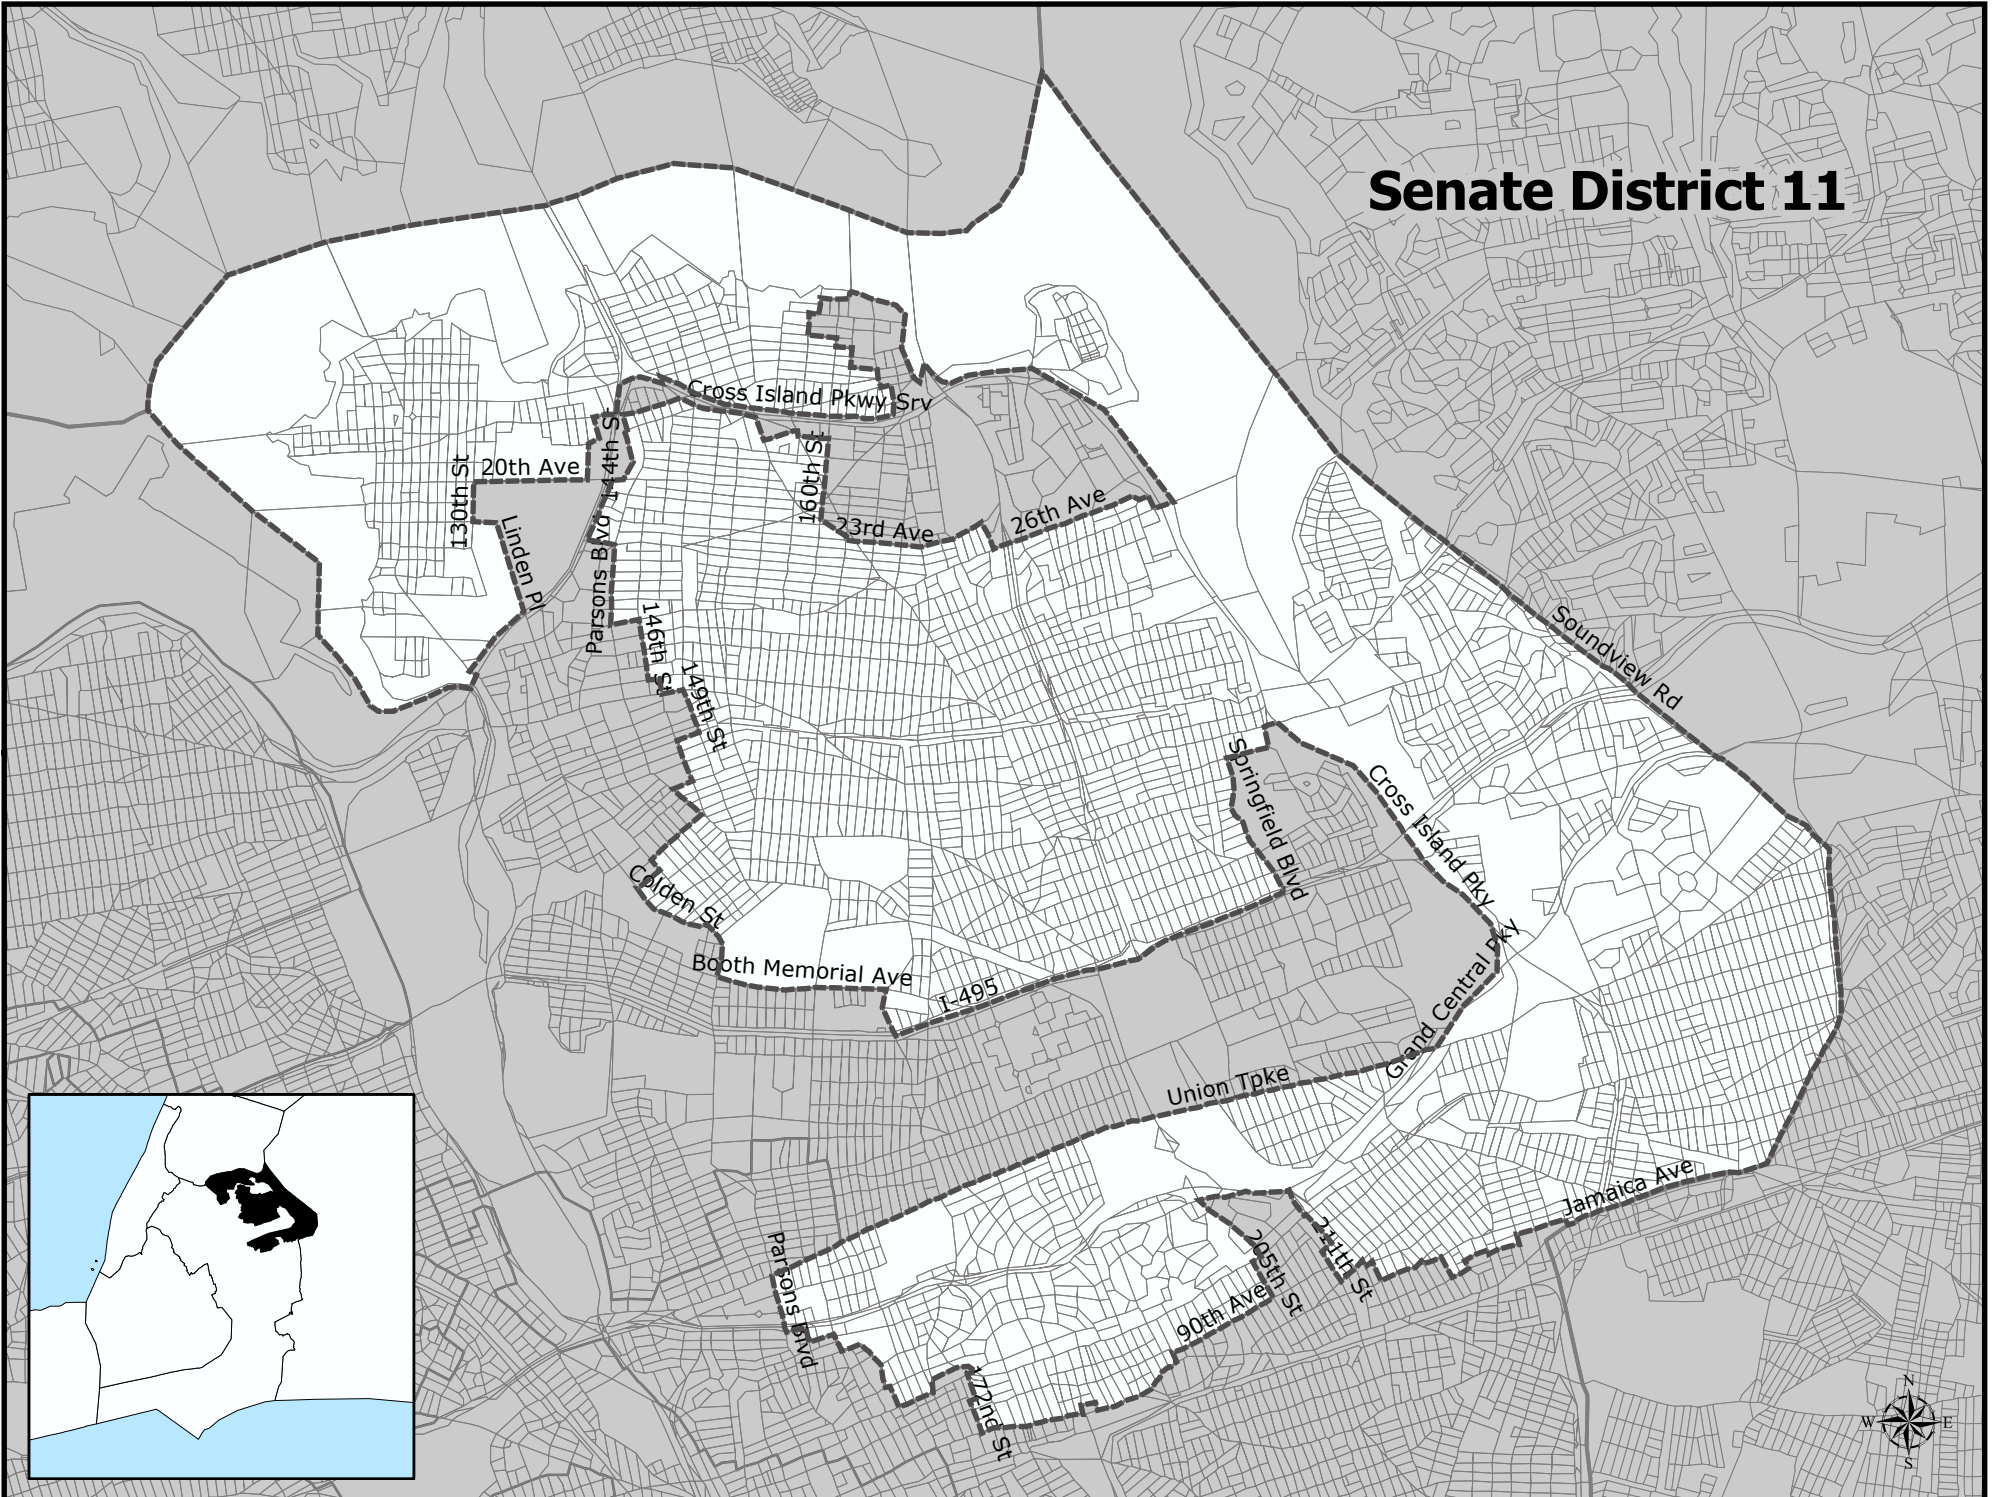

Senate District 11

Senate District 11

Total Population : 318,482
Deviation : 12,410
Dev. Percentage : 4.05

	NH White	NH Black	Hispanic	NH Amer Ind	NH Asian	NH Multi	NH Other
Total	156,666	18,508	45,022	786	82,575	10,984	3,941
Total %	49.19	5.81	14.14	0.25	25.93	3.45	1.24
Total18+	131,583	14,127	32,806	450	61,659	7,834	2,756
Total18%	52.38	5.62	13.06	0.18	24.54	3.12	1.10