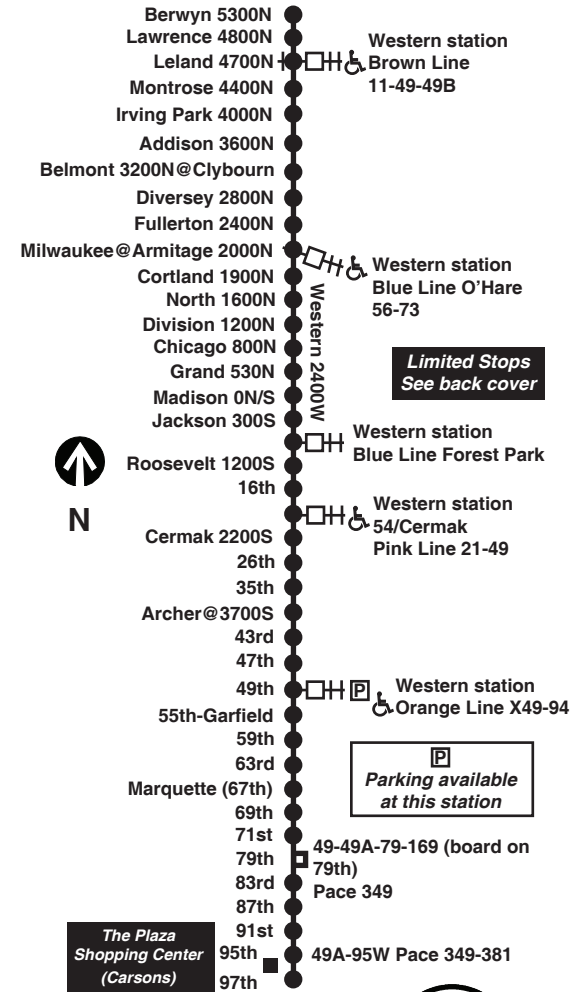

Route X49 Western Express makes limited stops weekdays a.m through p.m. rush hours, between Western/95th and Western/Berwyn.

CTA Bike & Ride

Bicycle racks are available on the front exteriors of CTA buses. Bicycles can be placed on bicycle racks during normal hours of operation for each route. Racks accommodate two (2) bicycles at a time. Bicycles are also permitted on CTA trains during certain hours.

Please Stand Up

for Seniors and People with Disabilities
Federal law requires priority seating be designated for seniors and people with disabilities.

The schedules and other information in this timetable are subject to change. CTA does not assume responsibility for errors in timetables, nor for inconvenience or damage resulting from delayed trains or buses due to weather, traffic conditions, etc.

CTA operating costs are funded in part through the Regional Transportation Authority, by the federal and state governments, and the City of Chicago and County of Cook.

For more information call the RTA Travel Information Center in Chicago: 836-7000. Open 5 a.m. until 1 a.m. every day.

Para obtener mayor información, en Español, llame al Centro de Información: 836-7000.

X49

Western Express

Effective August 31, 2008