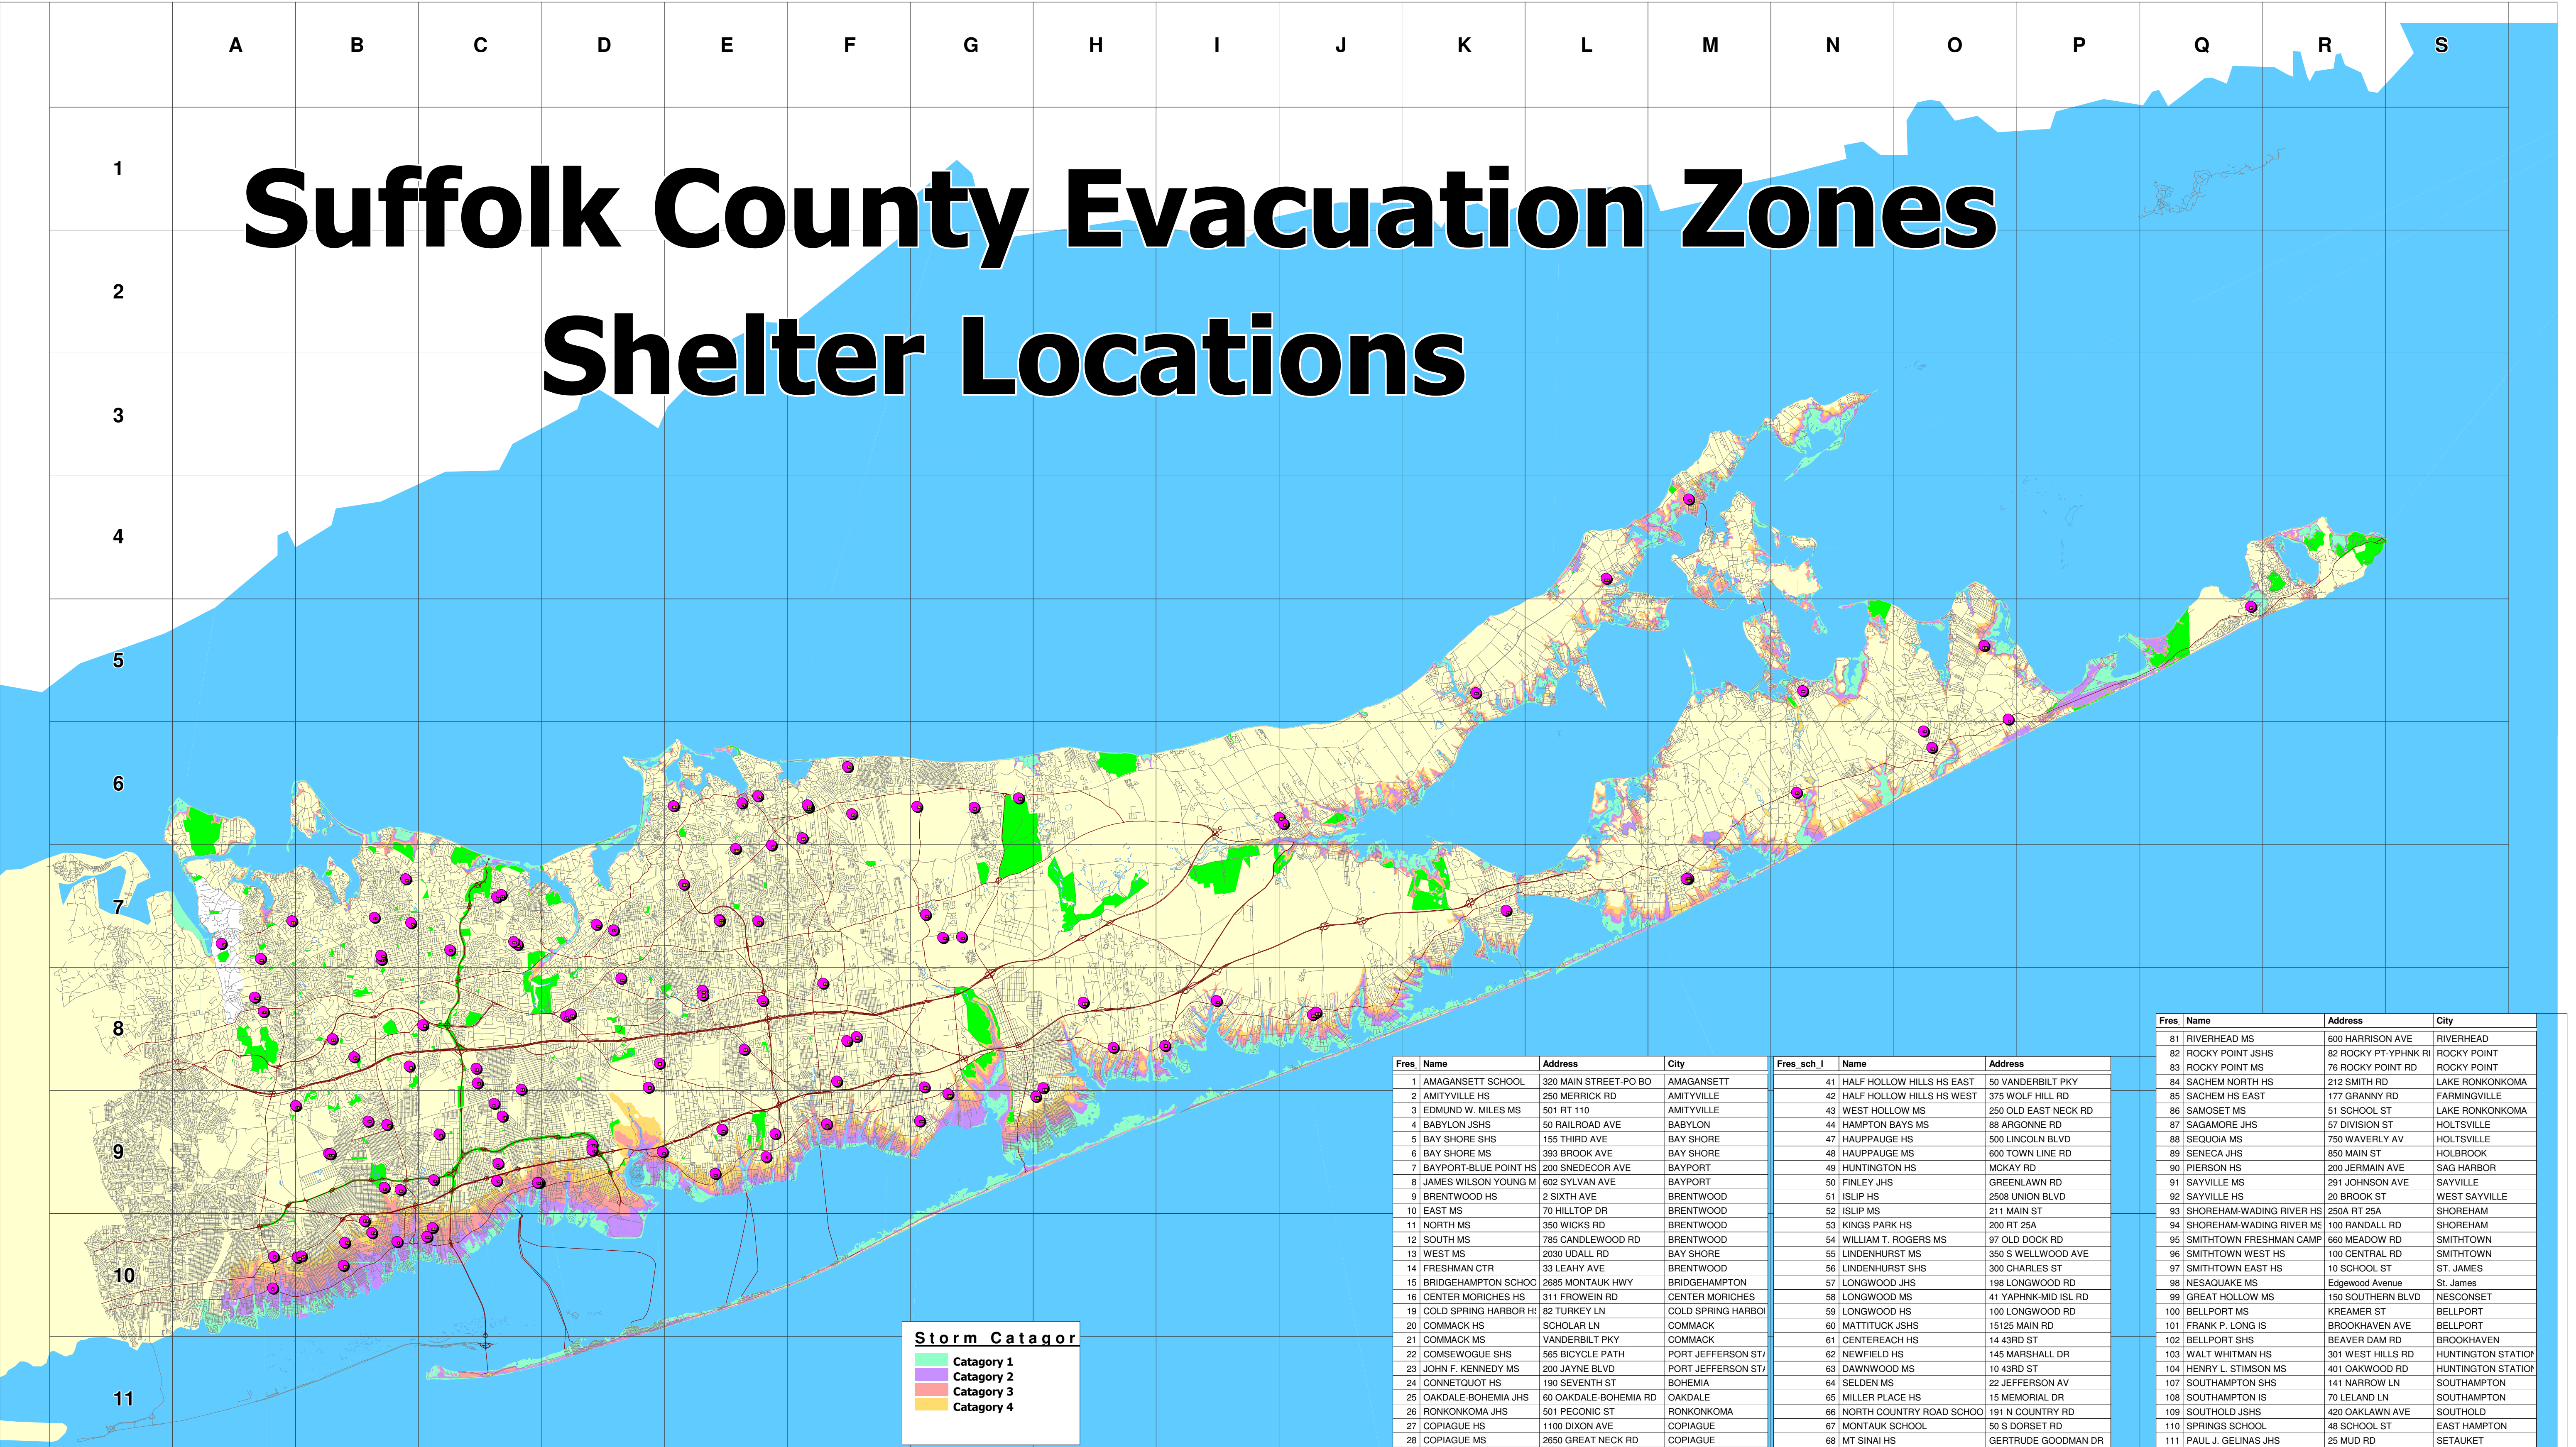

Suffolk County Evacuation Zones

Shelter Locations

Storm Catagor

- Category 1
- Category 2
- Category 3
- Category 4

Fres	Name	Address	City	Fres_sch	Name	Address	City
1	AMAGANSETT SCHOOL	320 MAIN STREET-PO BO	AMAGANSETT	41	HALF HOLLOW HILLS HS EAST	50 VANDERBILT PKY	
2	AMITYVILLE HS	250 MERRICK RD	AMITYVILLE	42	HALF HOLLOW HILLS HS WEST	375 WOLF HILL RD	
3	EDMUND W. MILES MS	501 RT 110	AMITYVILLE	43	WEST HOLLOW MS	250 OLD EAST NECK RD	
4	BABYLON JSHS	50 RAILROAD AVE	BABYLON	44	HAMPTON BAYS MS	88 ARGONNE RD	
5	BAY SHORE SHS	155 THIRD AVE	BAY SHORE	47	HAUPPAUGE HS	500 LINCOLN BLVD	
6	BAY SHORE MS	393 BROOK AVE	BAY SHORE	48	HAUPPAUGE MS	600 TOWN LINE RD	
7	BAYPORT-BLUE POINT HS	200 SNEDECOR AVE	BAYPORT	49	HUNTINGTON HS	MCKAY RD	
8	JAMES WILSON YOUNG M	602 SYLVAN AVE	BAYPORT	50	FINLEY JHS	GREENLAWN RD	
9	BRENTWOOD HS	2 SIXTH AVE	BRENTWOOD	51	ISLIP HS	2508 UNION BLVD	
10	EAST MS	70 HILLTOP DR	BRENTWOOD	52	ISLIP MS	211 MAIN ST	
11	NORTH MS	350 WICKS RD	BRENTWOOD	53	KINGS PARK HS	200 RT 25A	
12	SOUTH MS	785 CANDLEWOOD RD	BRENTWOOD	54	WILLIAM T. ROGERS MS	97 OLD DOCK RD	
13	WEST MS	2030 UDALL RD	BAY SHORE	55	LINDENHURST HS	350 S WELLWOOD AVE	
14	FRESHMAN CTR	33 LEAHY AVE	BRENTWOOD	56	LINDENHURST SHS	300 CHARLES ST	
15	BRIDGEHAMPTON SCHOO	2685 MONTAUK HWY	BRIDGEHAMPTON	57	LONGWOOD JHS	198 LONGWOOD RD	
16	CENTER MORICHES HS	311 FROWEIN RD	CENTER MORICHES	58	LONGWOOD MS	41 YAPHNK-MID ISL RD	
17	COLD SPRING HARBOR HS	82 TURKEY LN	COLD SPRING HARBO	59	LONGWOOD HS	100 LONGWOOD RD	
20	COMMACK HS	SCHOLAR LN	COMMACK	60	MATTITUCK JSHS	15125 MAIN RD	
21	COMMACK MS	VANDERBILT PKY	COMMACK	61	CENTEREACH HS	14 43RD ST	
22	COMSEWOGUE SHS	565 BICYCLE PATH	PORT JEFFERSON ST/	62	NEWFIELD HS	145 MARSHALL DR	
23	JOHN F. KENNEDY MS	200 JAYNE BLVD	PORT JEFFERSON ST/	63	DAWNWOOD MS	10 43RD ST	
24	CONNETQUOT HS	190 SEVENTH ST	BOHEMIA	64	BOHEMIA MS	22 JEFFERSON AV	
25	OAKDALE-BOHEMIA JHS	60 OAKDALE-BOHEMIA RD	OAKDALE	65	MILLER PLACE HS	15 MEMORIAL DR	
26	RONKONKOMA JHS	501 PECONIC ST	RONKONKOMA	66	NORTH COUNTRY ROAD SCHOO	191 N COUNTRY RD	
27	COPIAGUE HS	1100 DIXON AVE	COPIAGUE	67	MONTAUK SCHOOL	50 S DORSET RD	
28	COPIAGUE MS	2650 GREAT NECK RD	COPIAGUE	68	MT SINAI HS	GERTRUDE GOODMAN DR	
29	DEER PARK HS	30 ROCKAWAY AVE	DEER PARK	69	MT SINAI MS	N COUNTRY RD	
30	ROBERT FROST MS	450 HALF HOLLOW RD	DEER PARK	70	NORTH BABYLON HS	1 PHELPS LN	
31	EAST HAMPTON HS	2 LONG LN	EAST HAMPTON	71	ROBERT MOSES MS	234 PHELPS LN	
32	EAST HAMPTON MS	76 NEWTOWN LN	EAST HAMPTON	72	EAST NORTHPORT MS	1075 FIFTH AVE	
33	EAST ISLIP HS	1 REDMEN ST	ISLIP TERRACE	73	NORTHPORT SHS	154 LAUREL HILL RD	
33	ISLIP TERRACE JHS	1 REDMEN ST	ISLIP TERRACE	74	NORTHPORT MS	11 MIDDLEVILLE RD	
35	EAST MORICHES SCHOOL	9 ADELAIDE AVE	EAST MORICHES	75	SAXTON MS	121-123 SAXTON ST	
36	EASTPORT-SOUTH MANO	390B MONTAUK HWY	EASTPORT	76	SOUTH OCEAN MS	225 S OCEAN AVE	
37	ELWOOD-JOHN GLENN HS	478 ELWOOD RD	ELWOOD	77	OREGON MS	109 OREGON AVE	
38	ELWOOD MS	478 ELWOOD RD	ELWOOD	78	PATCHOGUE-MEDFORD HS	181 BUFFALO AVE	
39	GREENPORT HS	720 FRONT ST	GREENPORT	79	PORT JEFFERSON HS	320 OLD POST RD	
40	CANDLEWOOD MS	1200 CARLL'S STRT PTH	DIX HILLS	79	PORT JEFFERSON MS	320 OLD POST RD	
				80	RIVERHEAD SHS	700 HARRISON AVE	