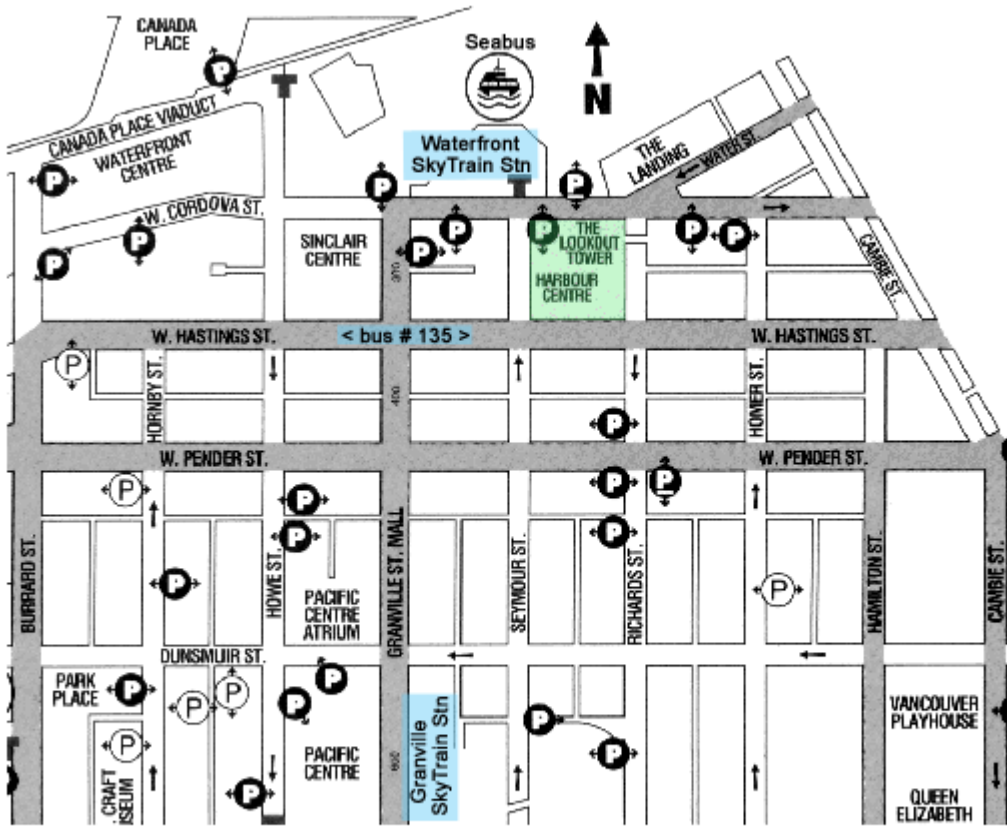

SFU Vancouver Harbour Center Campus

This is an excerpt from a map distributed by the Downtown Vancouver Business Improvement Association.