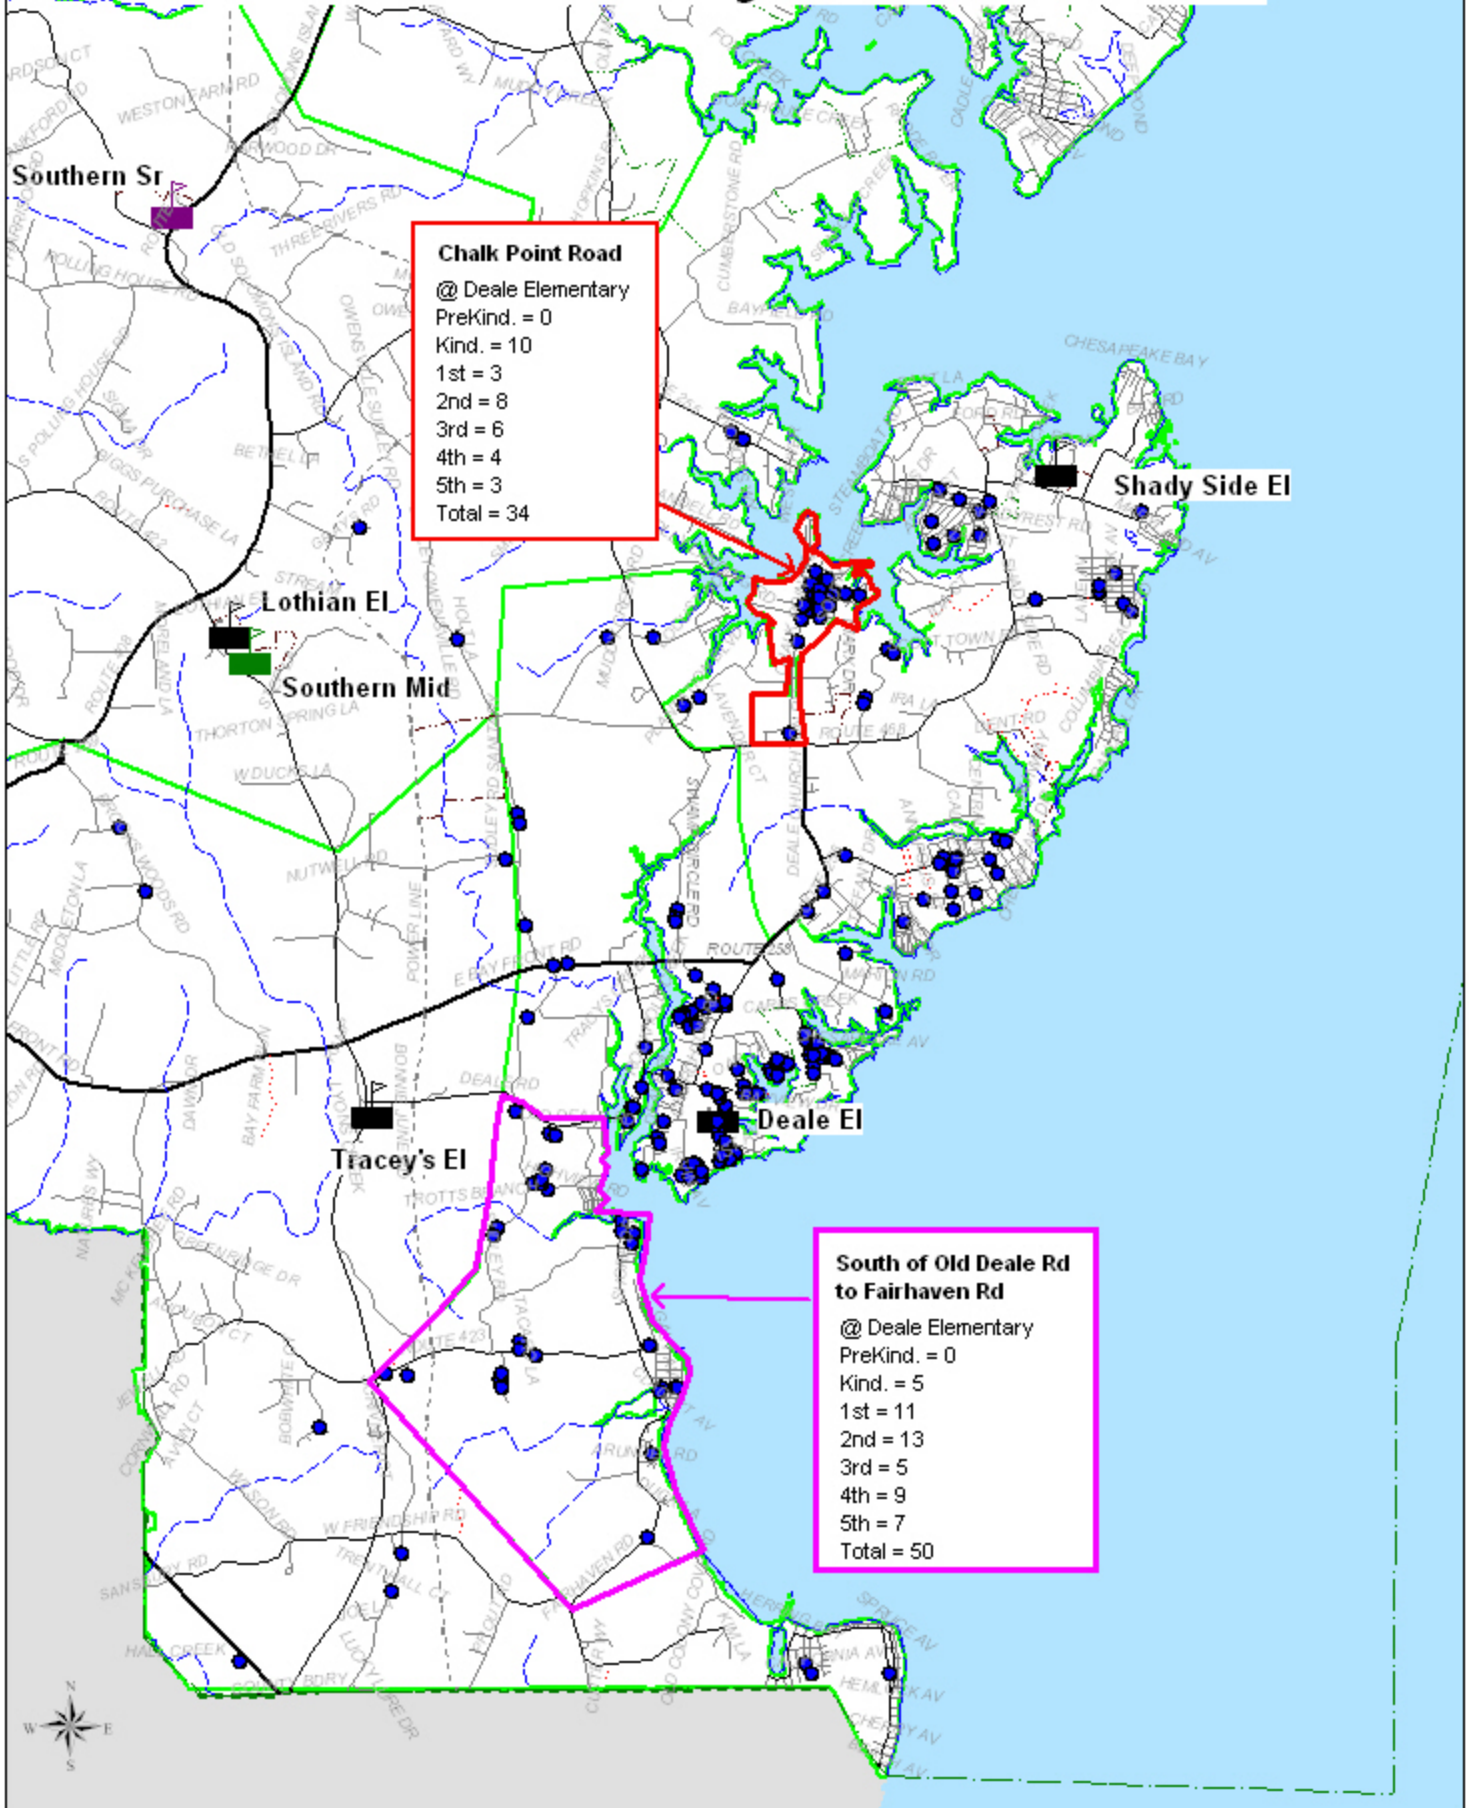

Central Elementary Communities

Glebe Meadow Way
 @ Central Elementary
 PreKind. = 0
 Kind. = 7
 1st = 3
 2nd = 3
 3rd = 1
 4th = 1
 5th = 2
 Total = 17

Mill Swamp Road
 @ Central Elementary
 PreKind. = 0
 Kind. = 1
 1st = 4
 2nd = 4
 3rd = 1
 4th = 5
 5th = 2
 Total = 17
 @ Central Middle
 6th = 1
 7th = 3
 8th = 3
 Total = 7

Landsdale Road / Wolfe Reserve Way
 @ Central Elementary
 PreKind. = 0
 Kind. = 1
 1st = 1
 2nd = 1
 3rd = 1
 4th = 1
 5th = 3
 Total = 8
 @ Central Middle
 6th = 0
 7th = 1
 8th = 0
 Total = 1

Camp Letts Road to Mayo Boundary
 @ Central Elementary
 PreKind. = 0
 Kind. = 3
 1st = 2
 2nd = 1
 3rd = 2
 4th = 0
 5th = 0
 Total = 8
 @ Central Middle
 6th = 4
 7th = 5
 8th = 5
 Total = 14

Davidsonville Elementary Communities

Deale Elementary Communities

Edgewater Elementary

Edgewater El

South River Sr

Central El

Central Mid

Lothian Elementary Communities

Wayson's Mobile Home Park
Rt. 408 to Sands Road

@ Lothian Elementary
PreKind. = 3
Kind. = 4
1st = 6
2nd = 9
3rd = 7
4th = 10
5th = 6
Total = 45

Boones Estates & South
of 408 to Boones Dr

@ Lothian Elementary
PreKind. = 0
Kind. = 3
1st = 3
2nd = 3
3rd = 5
4th = 5
5th = 5
Total = 24