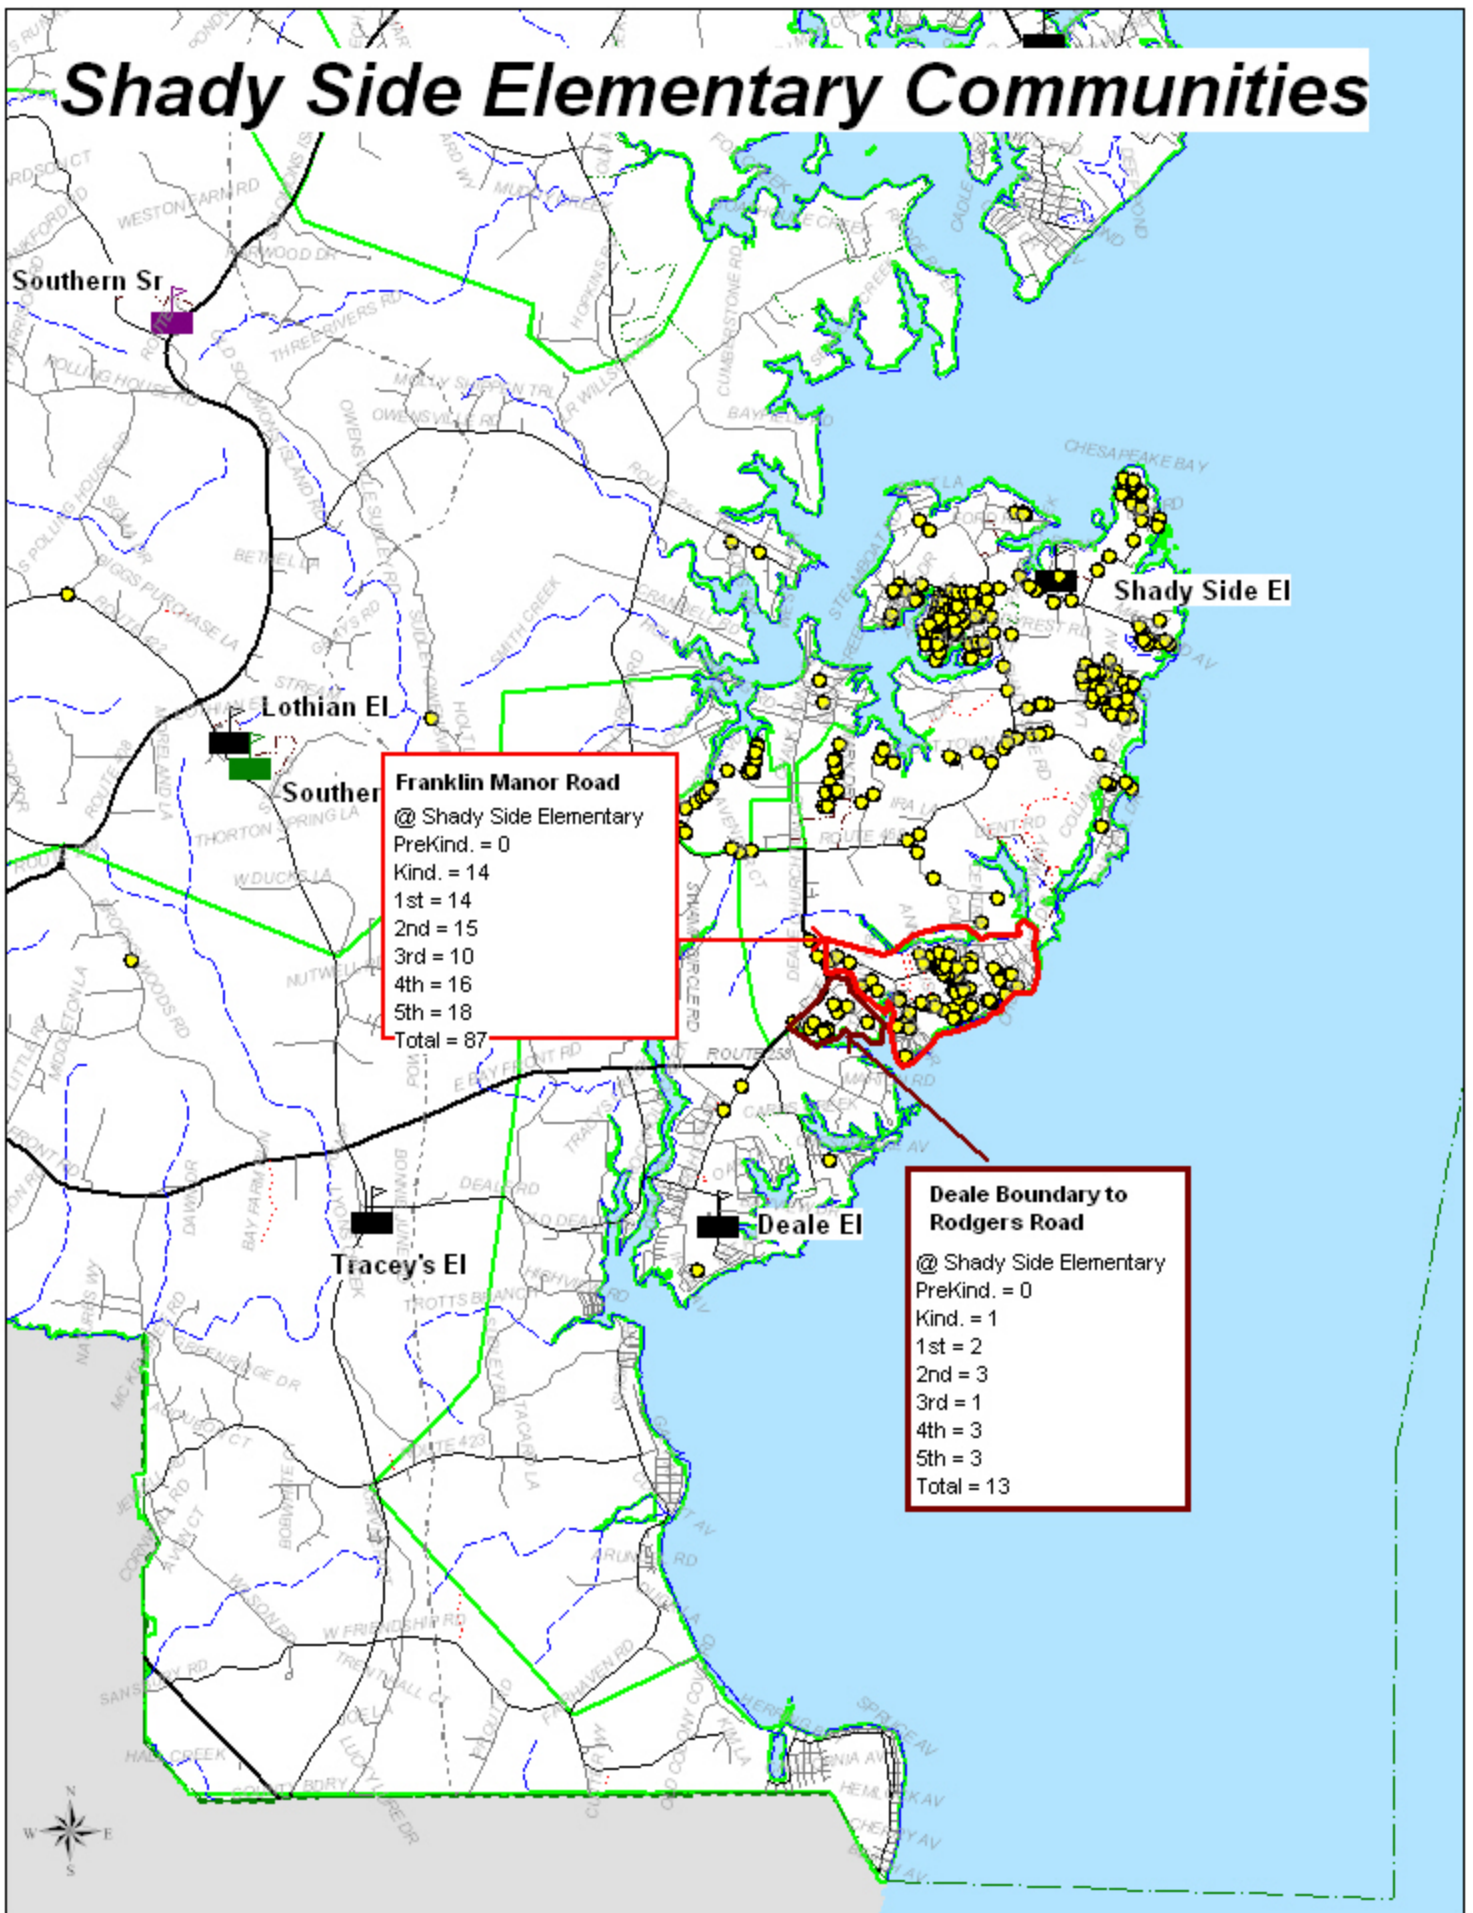

Shady Side Elementary Communities

Franklin Manor Road
@ Shady Side Elementary
PreKind. = 0
Kind. = 14
1st = 14
2nd = 15
3rd = 10
4th = 16
5th = 18
Total = 87

Deale Boundary to Rodgers Road
@ Shady Side Elementary
PreKind. = 0
Kind. = 1
1st = 2
2nd = 3
3rd = 1
4th = 3
5th = 3
Total = 13