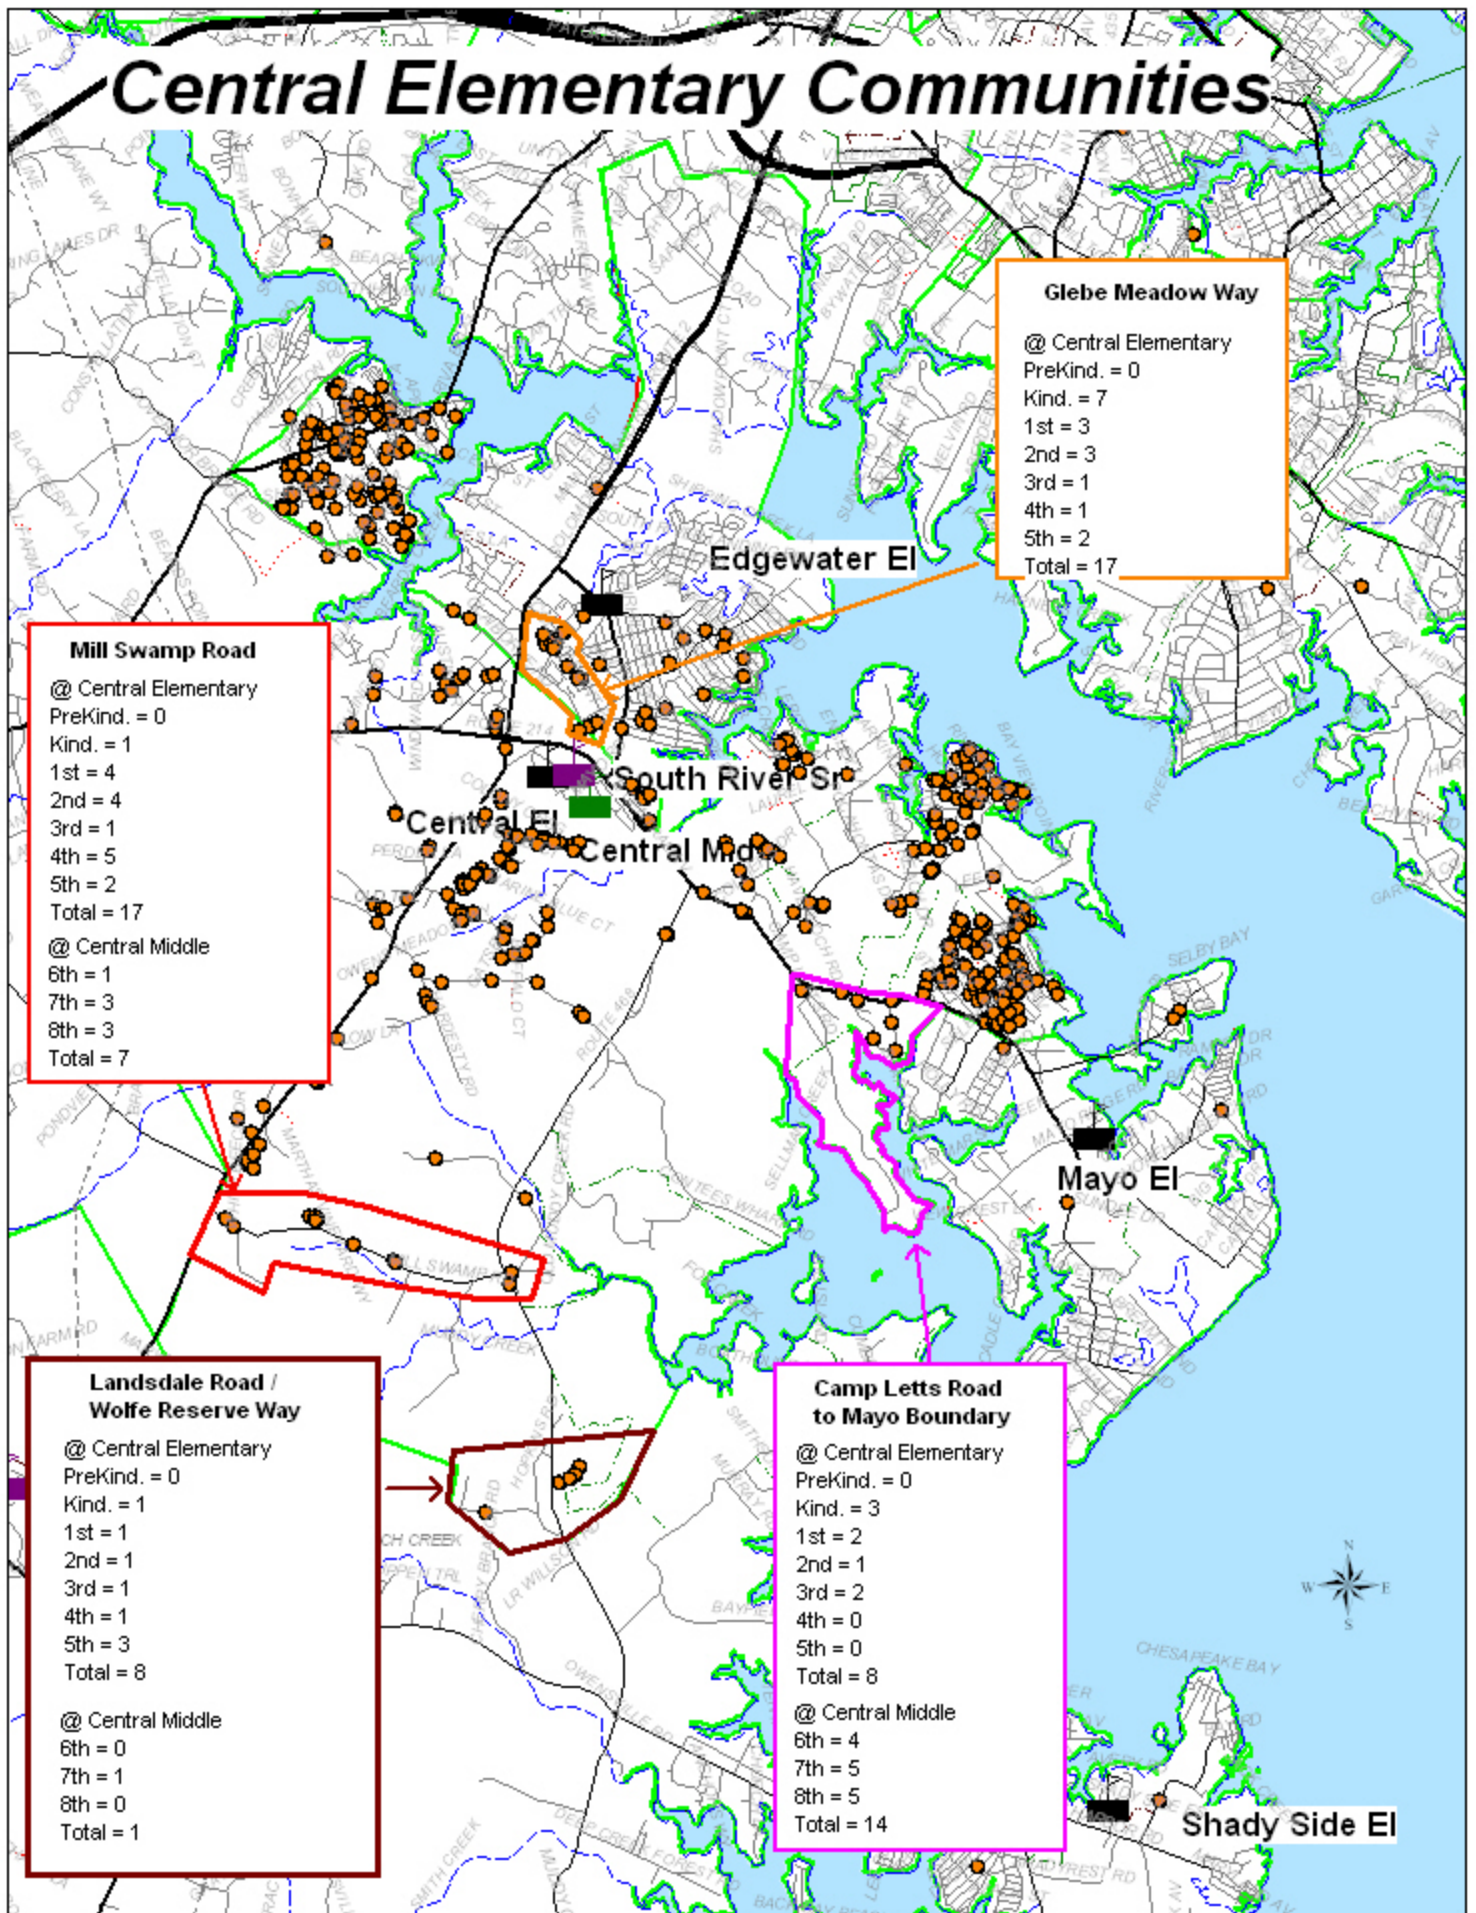

Central Elementary Communities

Glebe Meadow Way
 @ Central Elementary
 PreKind. = 0
 Kind. = 7
 1st = 3
 2nd = 3
 3rd = 1
 4th = 1
 5th = 2
 Total = 17

Mill Swamp Road
 @ Central Elementary
 PreKind. = 0
 Kind. = 1
 1st = 4
 2nd = 4
 3rd = 1
 4th = 5
 5th = 2
 Total = 17
 @ Central Middle
 6th = 1
 7th = 3
 8th = 3
 Total = 7

Landsdale Road / Wolfe Reserve Way
 @ Central Elementary
 PreKind. = 0
 Kind. = 1
 1st = 1
 2nd = 1
 3rd = 1
 4th = 1
 5th = 3
 Total = 8
 @ Central Middle
 6th = 0
 7th = 1
 8th = 0
 Total = 1

Camp Letts Road to Mayo Boundary
 @ Central Elementary
 PreKind. = 0
 Kind. = 3
 1st = 2
 2nd = 1
 3rd = 2
 4th = 0
 5th = 0
 Total = 8
 @ Central Middle
 6th = 4
 7th = 5
 8th = 5
 Total = 14

Davidsonville Elementary Communities

Deale Elementary Communities

Edgewater Elementary

Edgewater El

South River Sr

Central El

Central Mid

Lothian Elementary Communities

Wayson's Mobile Home Park
Rt. 408 to Sands Road

@ Lothian Elementary
PreKind. = 3
Kind. = 4
1st = 6
2nd = 9
3rd = 7
4th = 10
5th = 6
Total = 45

Boones Estates & South
of 408 to Boones Dr

@ Lothian Elementary
PreKind. = 0
Kind. = 3
1st = 3
2nd = 3
3rd = 5
4th = 5
5th = 5
Total = 24