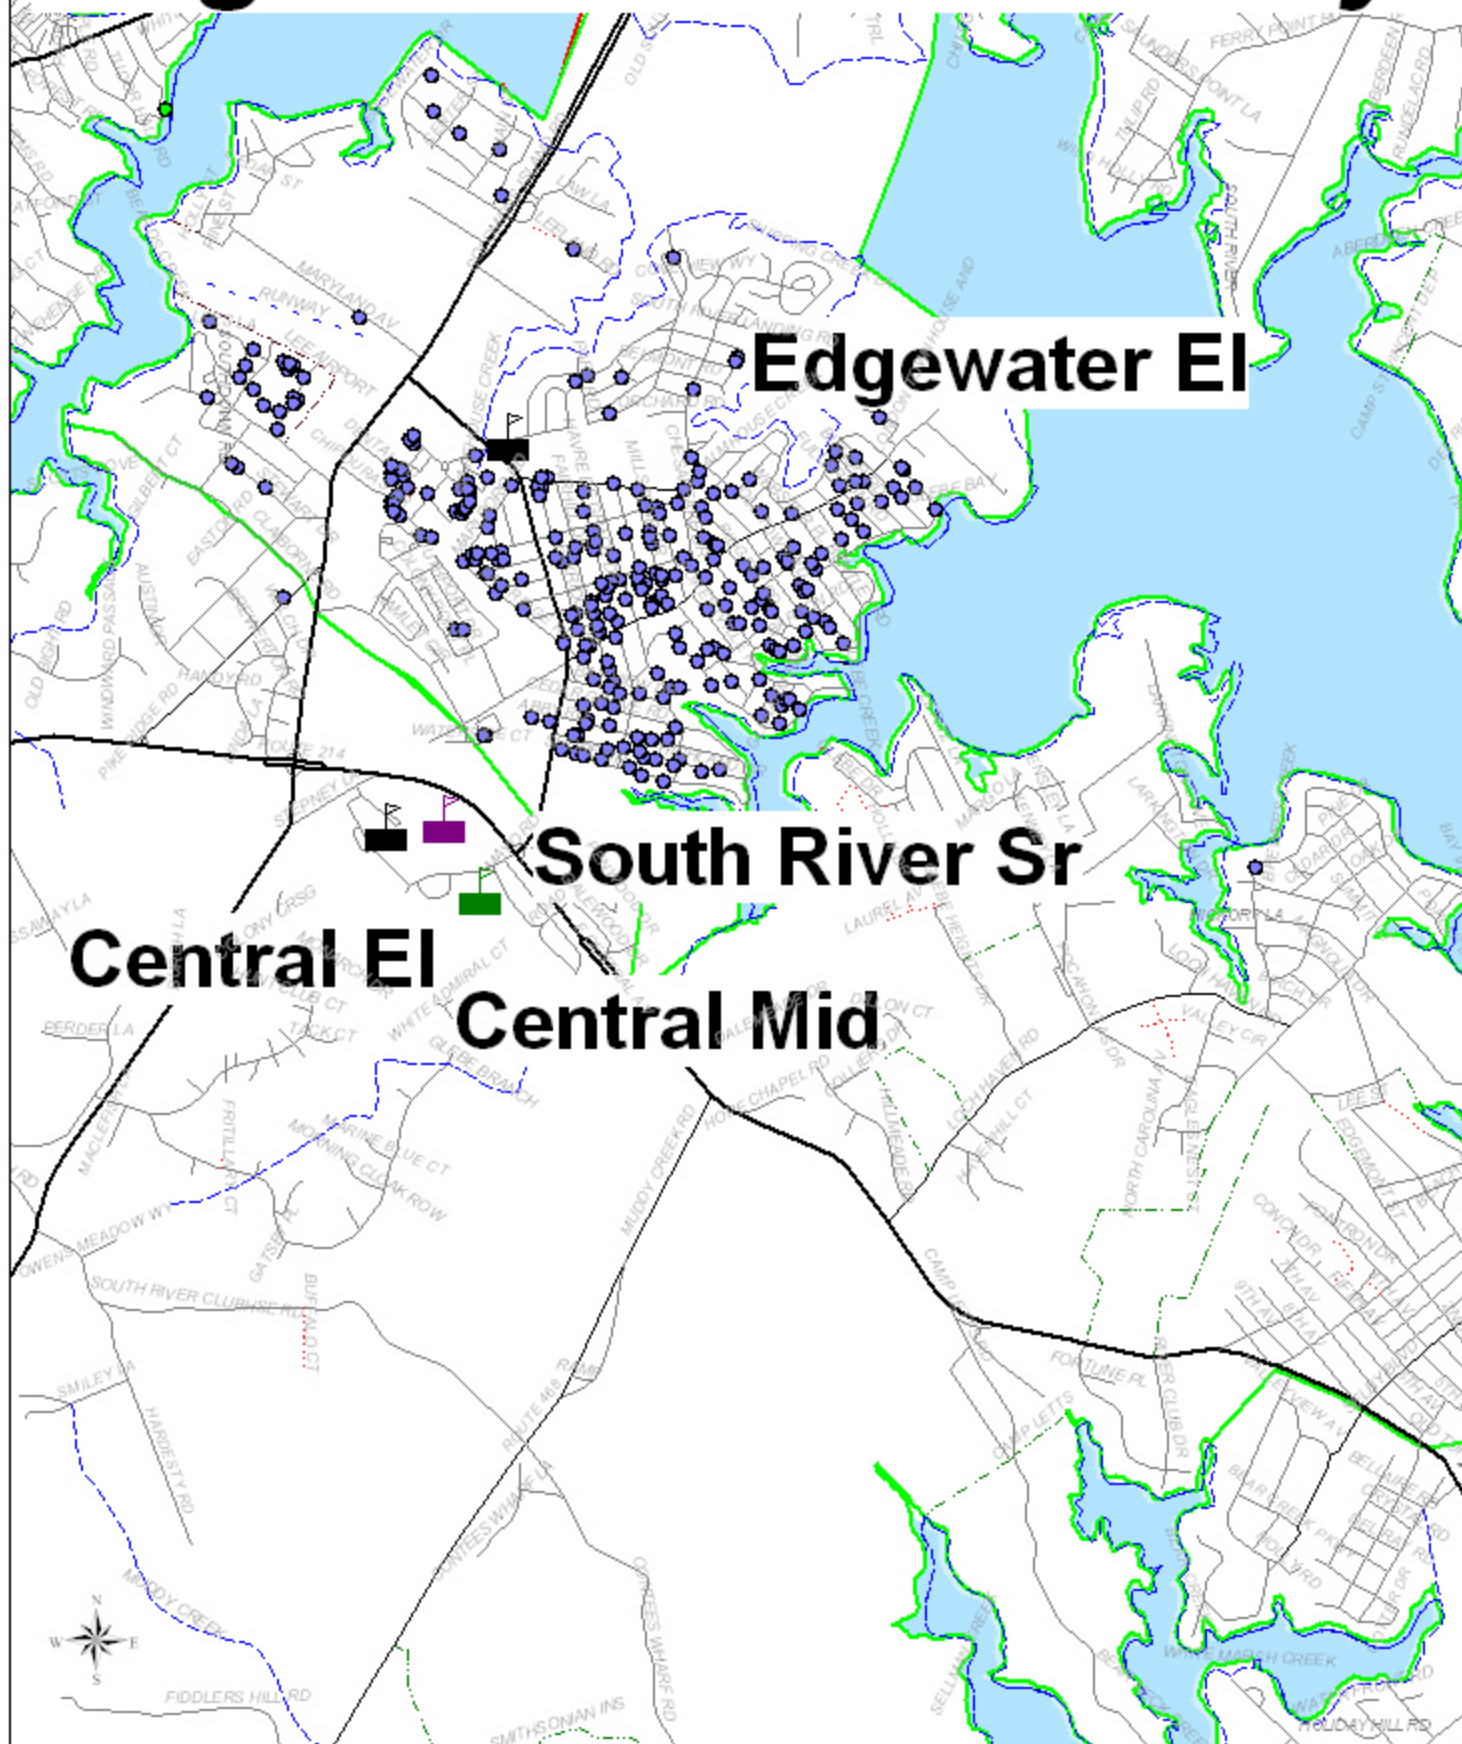

Landsdale Road / Wolfe Reserve Way
 @ Central Elementary
 PreKind. = 0
 Kind. = 1
 1st = 1
 2nd = 1
 3rd = 1
 4th = 1
 5th = 3
 Total = 8
 @ Central Middle
 6th = 0
 7th = 1
 8th = 0
 Total = 1

Camp Letts Road to Mayo Boundary
 @ Central Elementary
 PreKind. = 0
 Kind. = 3
 1st = 2
 2nd = 1
 3rd = 2
 4th = 0
 5th = 0
 Total = 8
 @ Central Middle
 6th = 4
 7th = 5
 8th = 5
 Total = 14

Davidsonville Elementary Communities

Deale Elementary Communities

Edgewater Elementary

Edgewater El

South River Sr

Central El

Central Mid

Lothian Elementary Communities