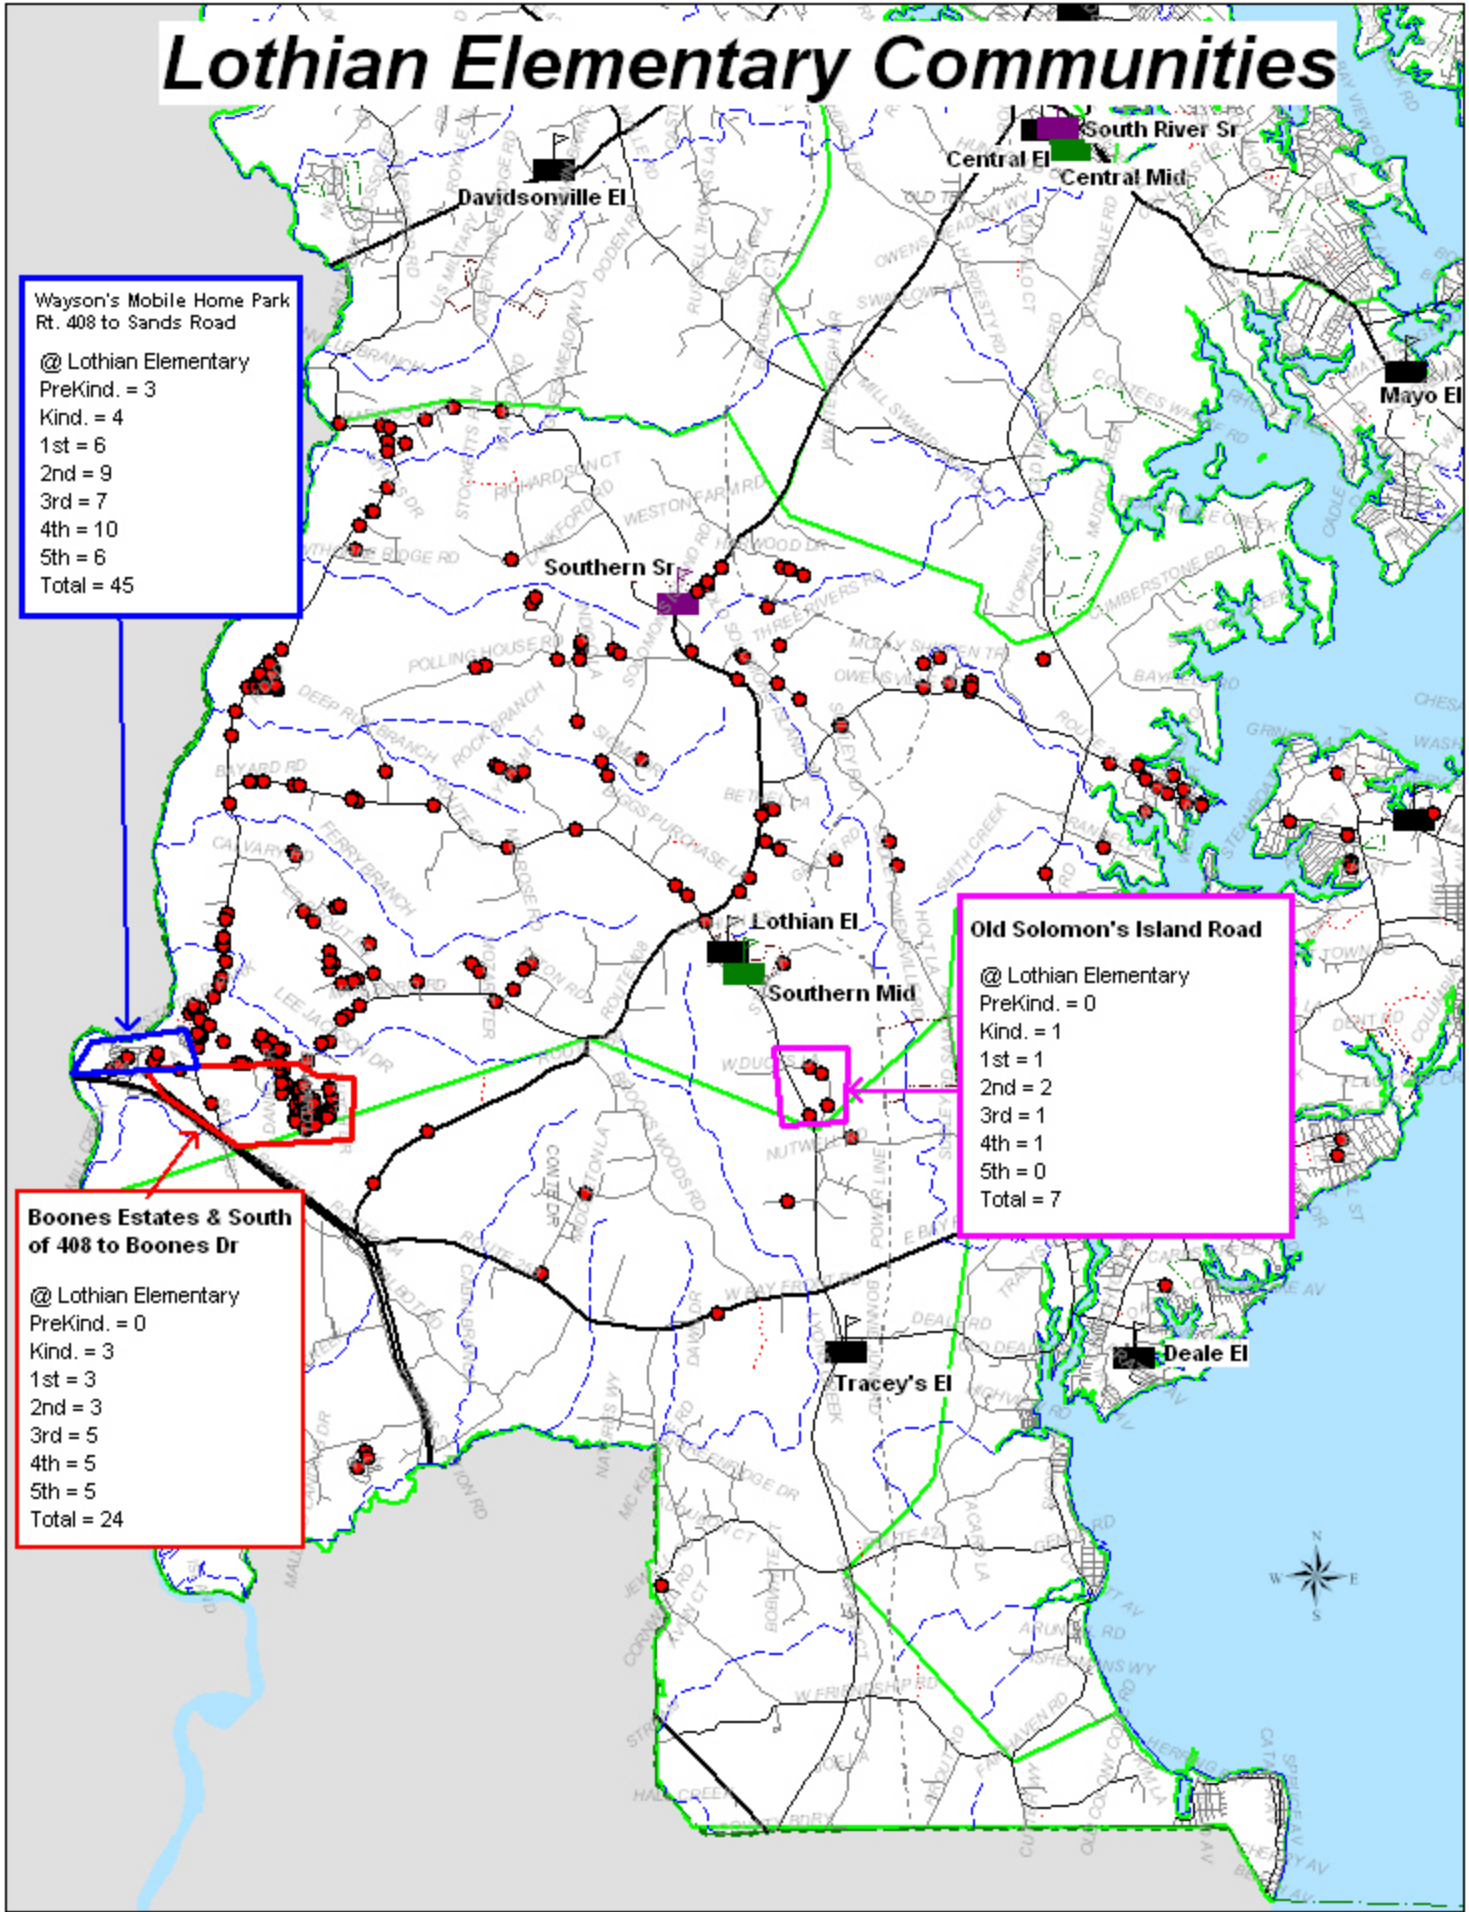

Lothian Elementary Communities

Wayson's Mobile Home Park
Rt. 408 to Sands Road

@ Lothian Elementary
PreKind. = 3
Kind. = 4
1st = 6
2nd = 9
3rd = 7
4th = 10
5th = 6
Total = 45

Boones Estates & South
of 408 to Boones Dr

@ Lothian Elementary
PreKind. = 0
Kind. = 3
1st = 3
2nd = 3
3rd = 5
4th = 5
5th = 5
Total = 24

Old Solomon's Island Road

@ Lothian Elementary
PreKind. = 0
Kind. = 1
1st = 1
2nd = 2
3rd = 1
4th = 1
5th = 0
Total = 7