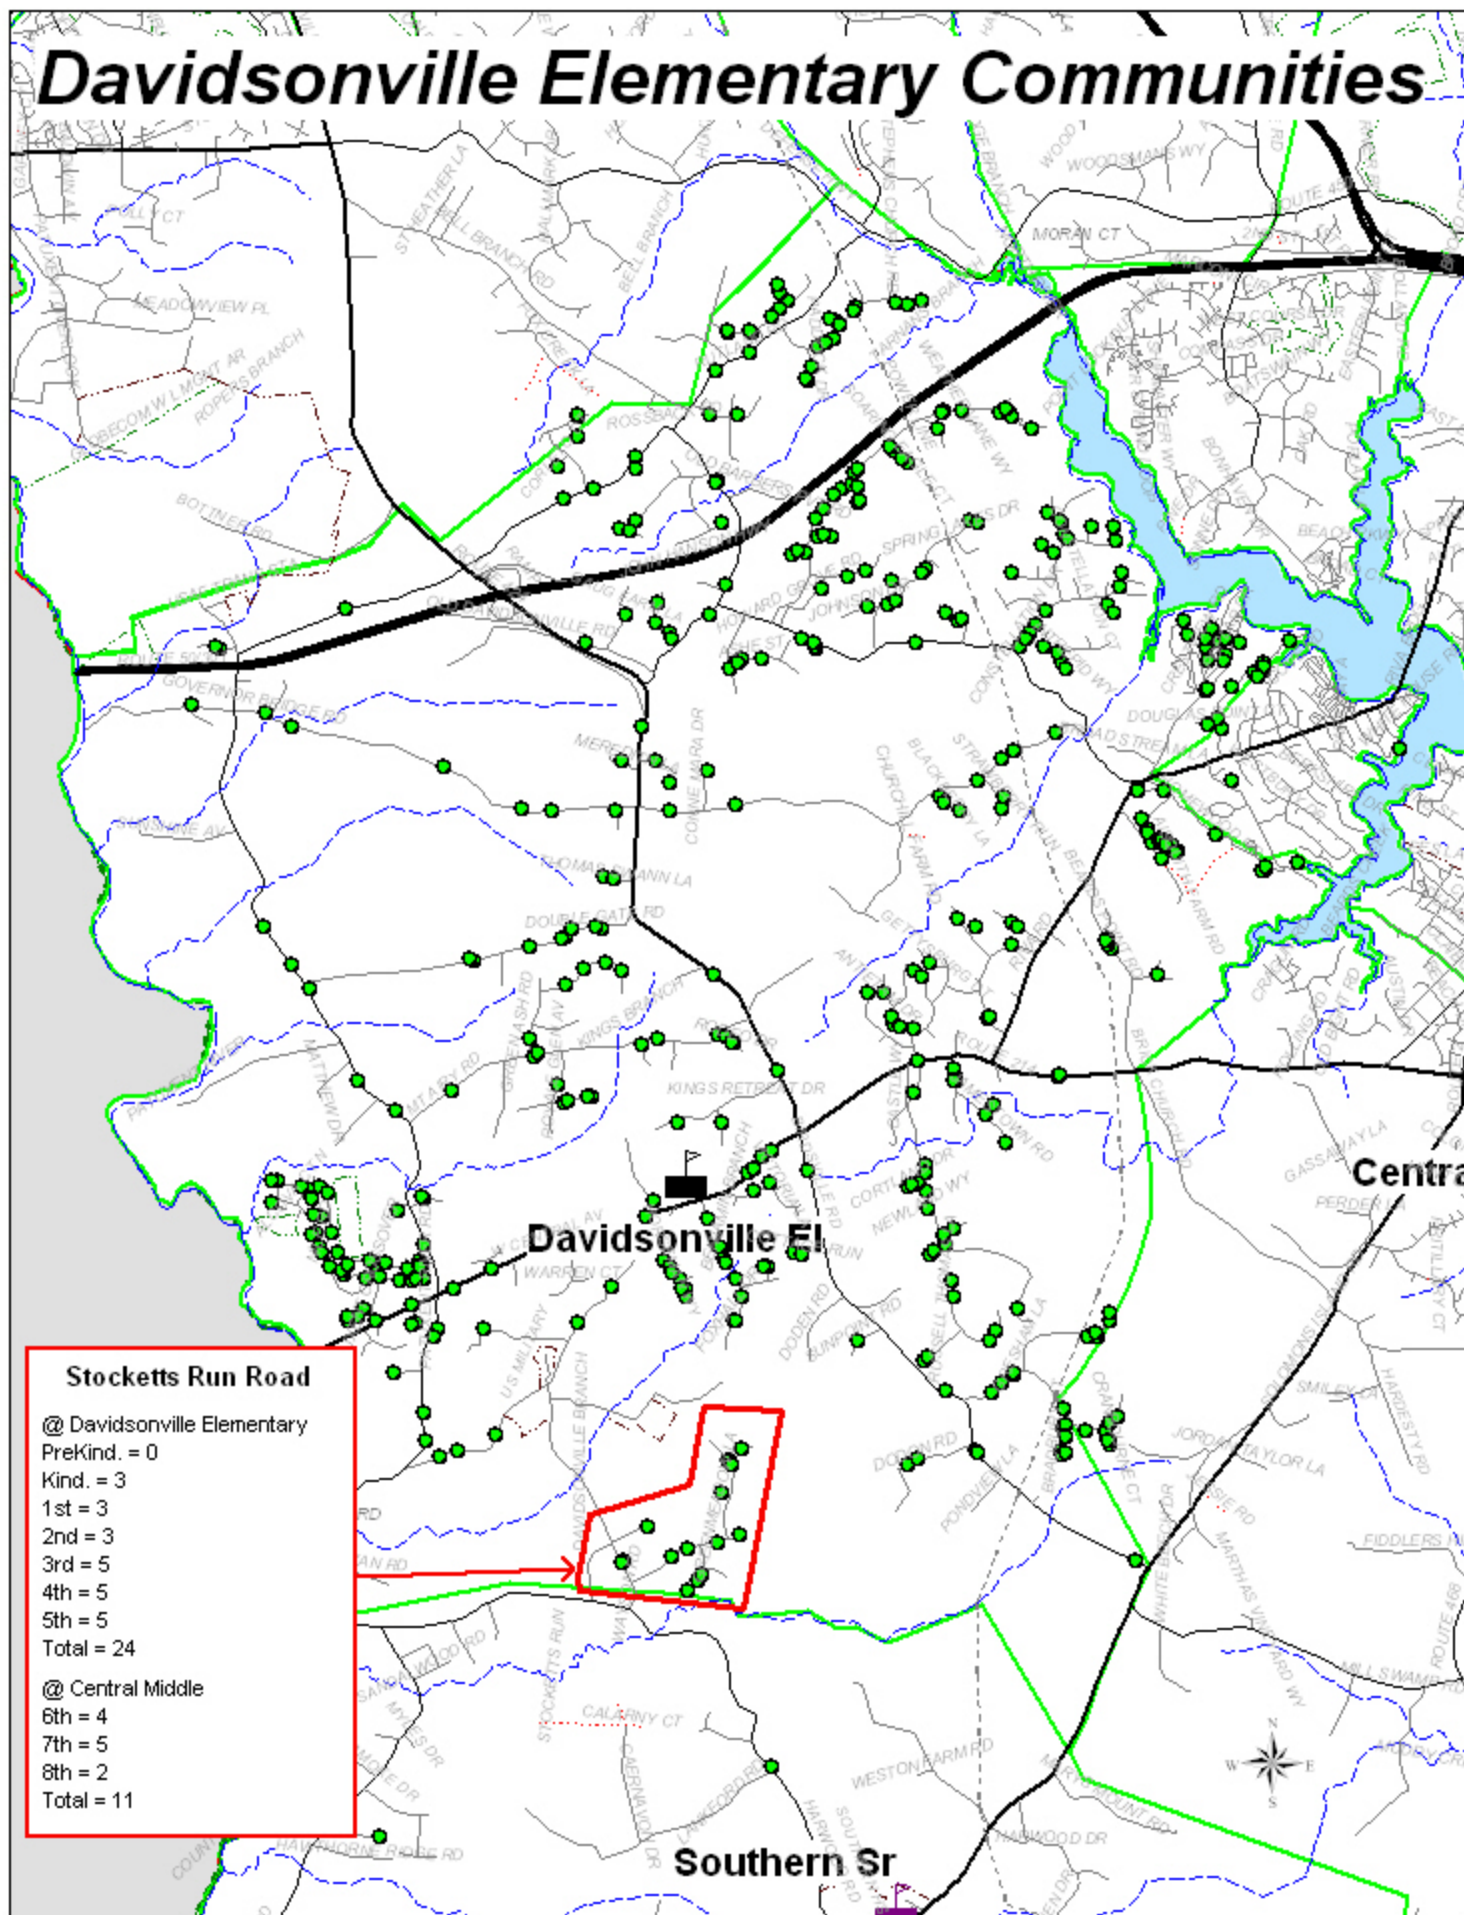

Central Elementary Communities

Glebe Meadow Way
 @ Central Elementary
 PreKind. = 0
 Kind. = 7
 1st = 3
 2nd = 3
 3rd = 1
 4th = 1
 5th = 2
 Total = 17

Mill Swamp Road
 @ Central Elementary
 PreKind. = 0
 Kind. = 1
 1st = 4
 2nd = 4
 3rd = 1
 4th = 5
 5th = 2
 Total = 17
 @ Central Middle
 6th = 1
 7th = 3
 8th = 3
 Total = 7

Landsdale Road / Wolfe Reserve Way
 @ Central Elementary
 PreKind. = 0
 Kind. = 1
 1st = 1
 2nd = 1
 3rd = 1
 4th = 1
 5th = 3
 Total = 8
 @ Central Middle
 6th = 0
 7th = 1
 8th = 0
 Total = 1

Camp Letts Road to Mayo Boundary
 @ Central Elementary
 PreKind. = 0
 Kind. = 3
 1st = 2
 2nd = 1
 3rd = 2
 4th = 0
 5th = 0
 Total = 8
 @ Central Middle
 6th = 4
 7th = 5
 8th = 5
 Total = 14

Davidsonville Elementary Communities

Deale Elementary Communities

Edgewater Elementary

Edgewater El

South River Sr

Central El

Central Mid

Lothian Elementary Communities

Wayson's Mobile Home Park
Rt. 408 to Sands Road

@ Lothian Elementary
PreKind. = 3
Kind. = 4
1st = 6
2nd = 9
3rd = 7
4th = 10
5th = 6
Total = 45

Boones Estates & South
of 408 to Boones Dr

@ Lothian Elementary
PreKind. = 0
Kind. = 3
1st = 3
2nd = 3
3rd = 5
4th = 5
5th = 5
Total = 24