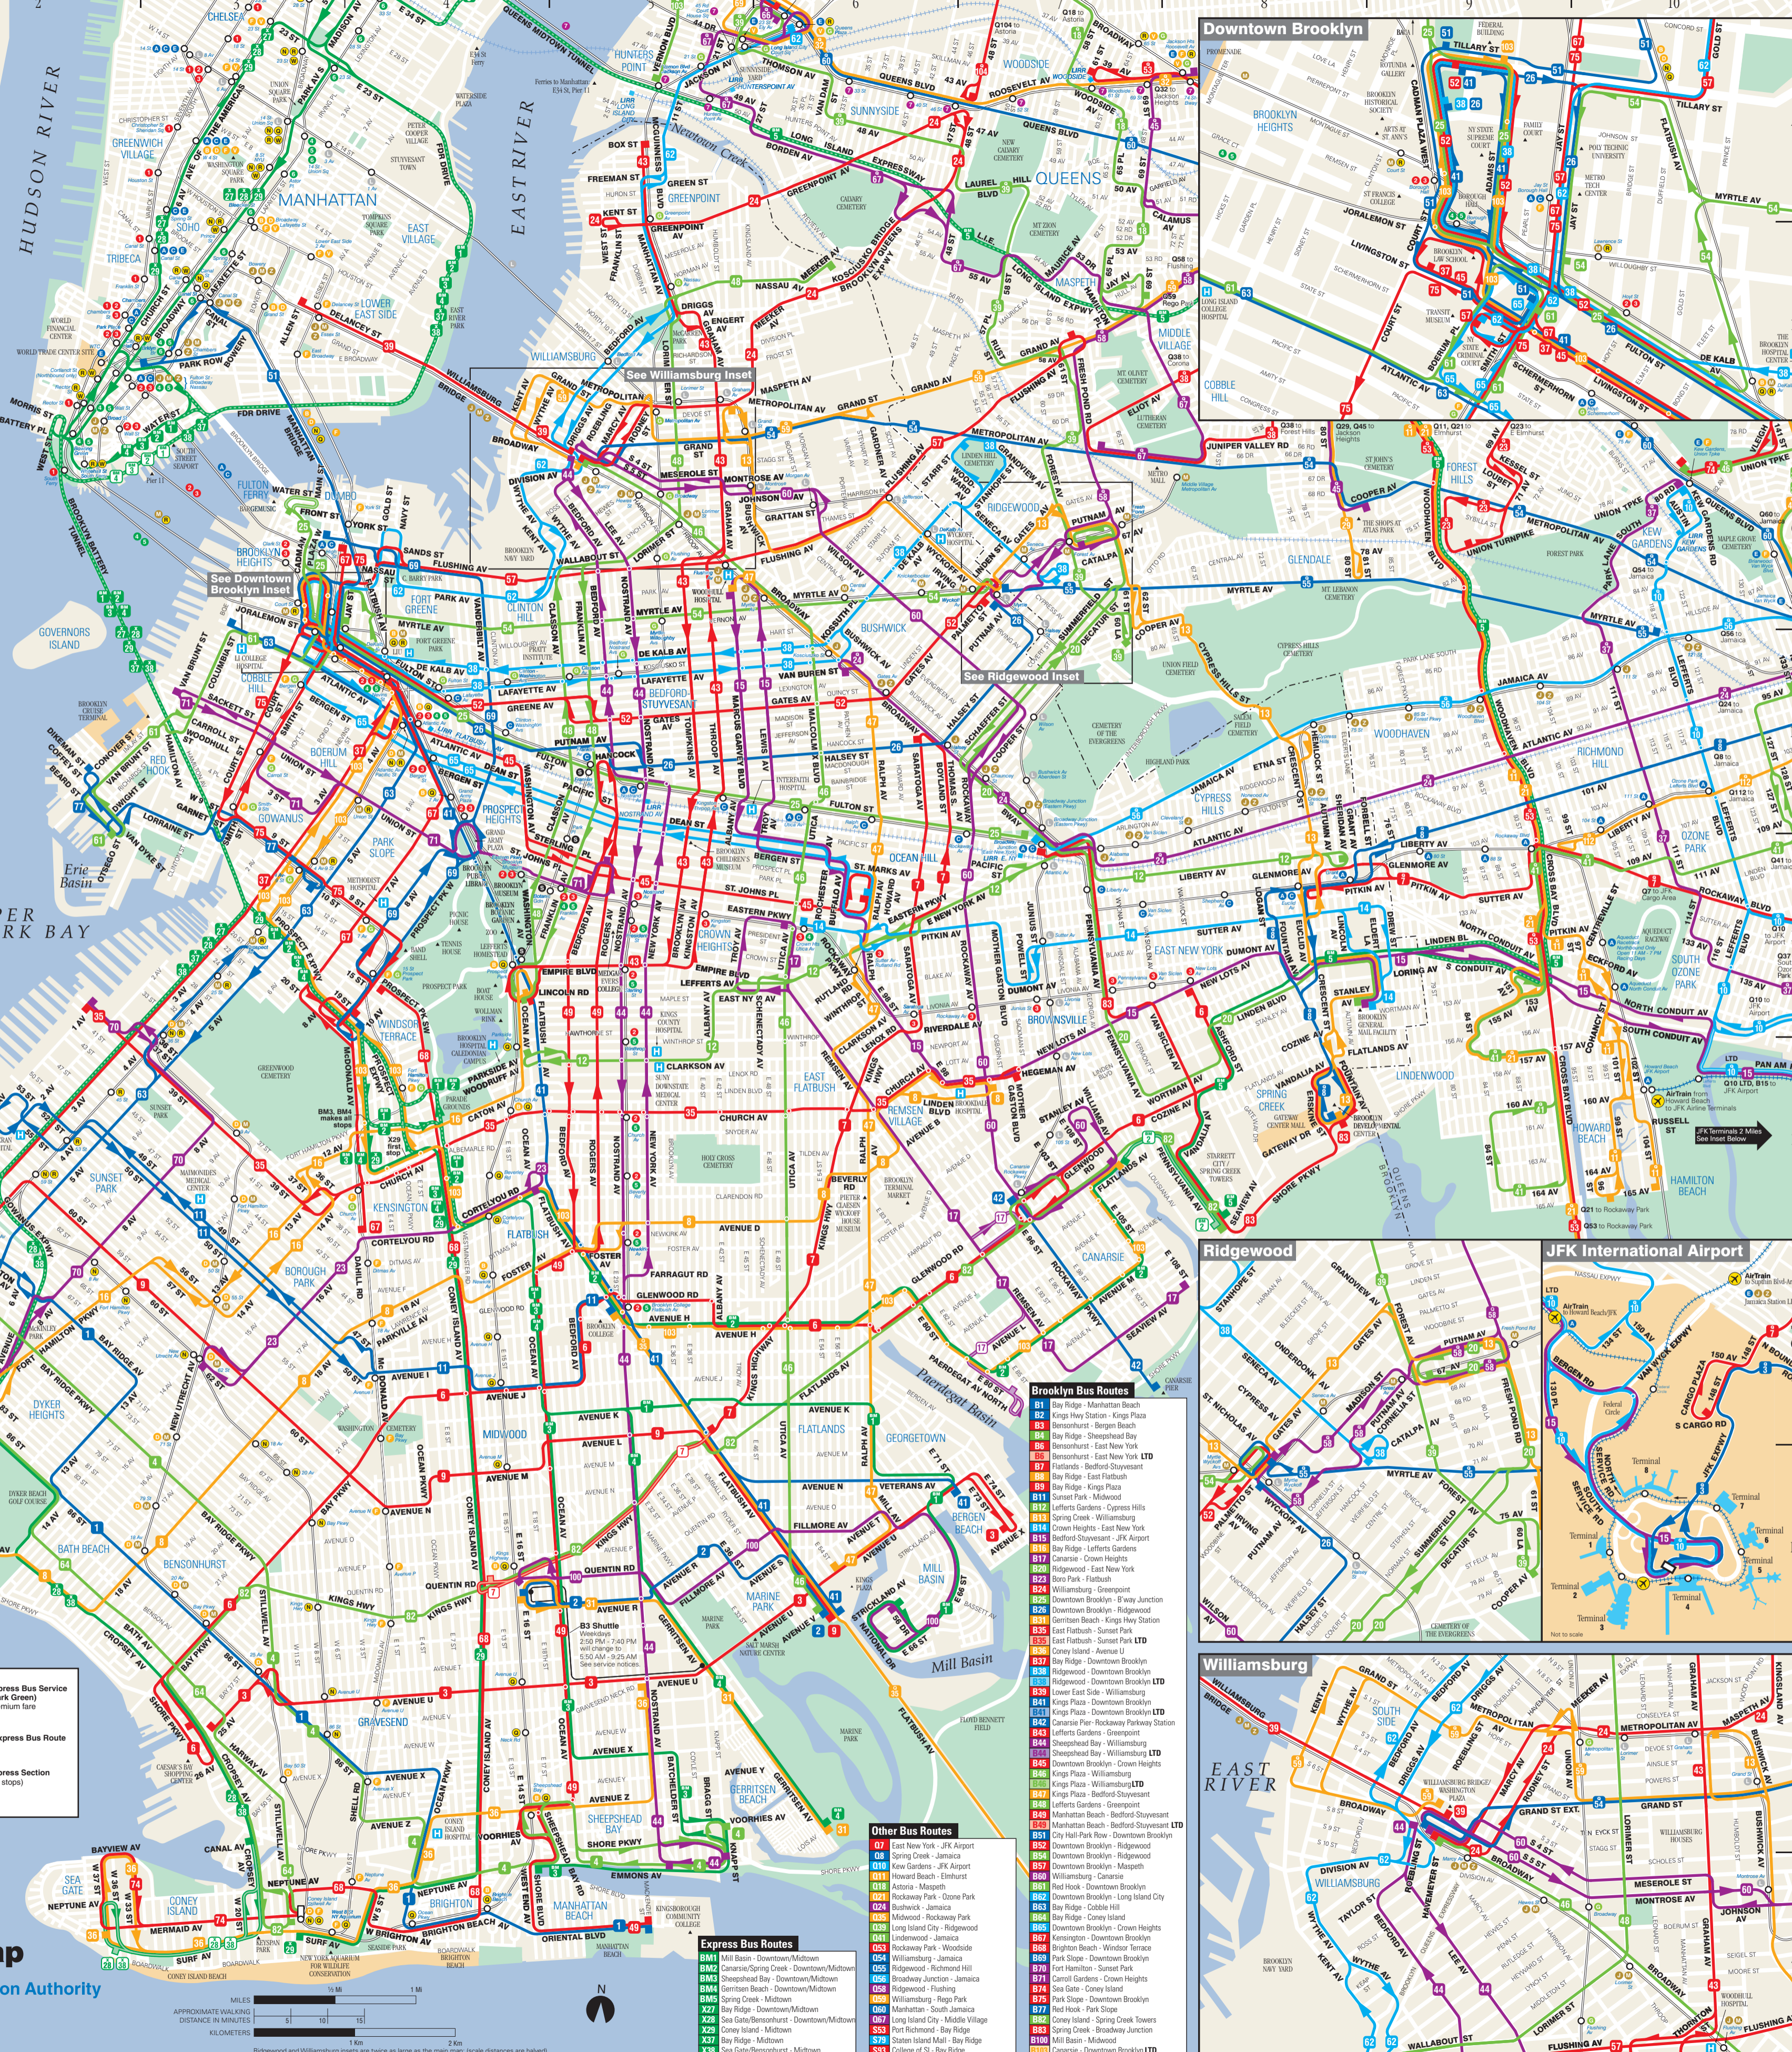

Brooklyn-Manhattan Express Bus Service

Legend

- Subway Line
- Subway Station Name
- Hospital
- Point Of Interest
- Commuter Rail Station
- Limited Service
- AirTrain JFK Airport Service
- Local Bus Service (Operates at least every day from 7 a.m. - 10 p.m.)
- Local Bus Route (B)17 Bus
- Direction of Service (two-way service has no arrows)
- Limited Service Stop
- Part-time Service
- Part-time Terminal
- Express Bus Service (Dark Green)
- Premium fare
- Express Section (no stops)
- Express Bus Route

Brooklyn Bus Map

Metropolitan Transportation Authority
New York City Transit
Bus Company

January 2010

© 2010 Metropolitan Transportation Authority. Unauthorized duplication prohibited. Ridgewood and Williamsburg insets are twice as large as the main map; local distances are halved. Downtown Brooklyn inset is four times the size of the main map; local distances are quartered. JFK inset is not to scale.