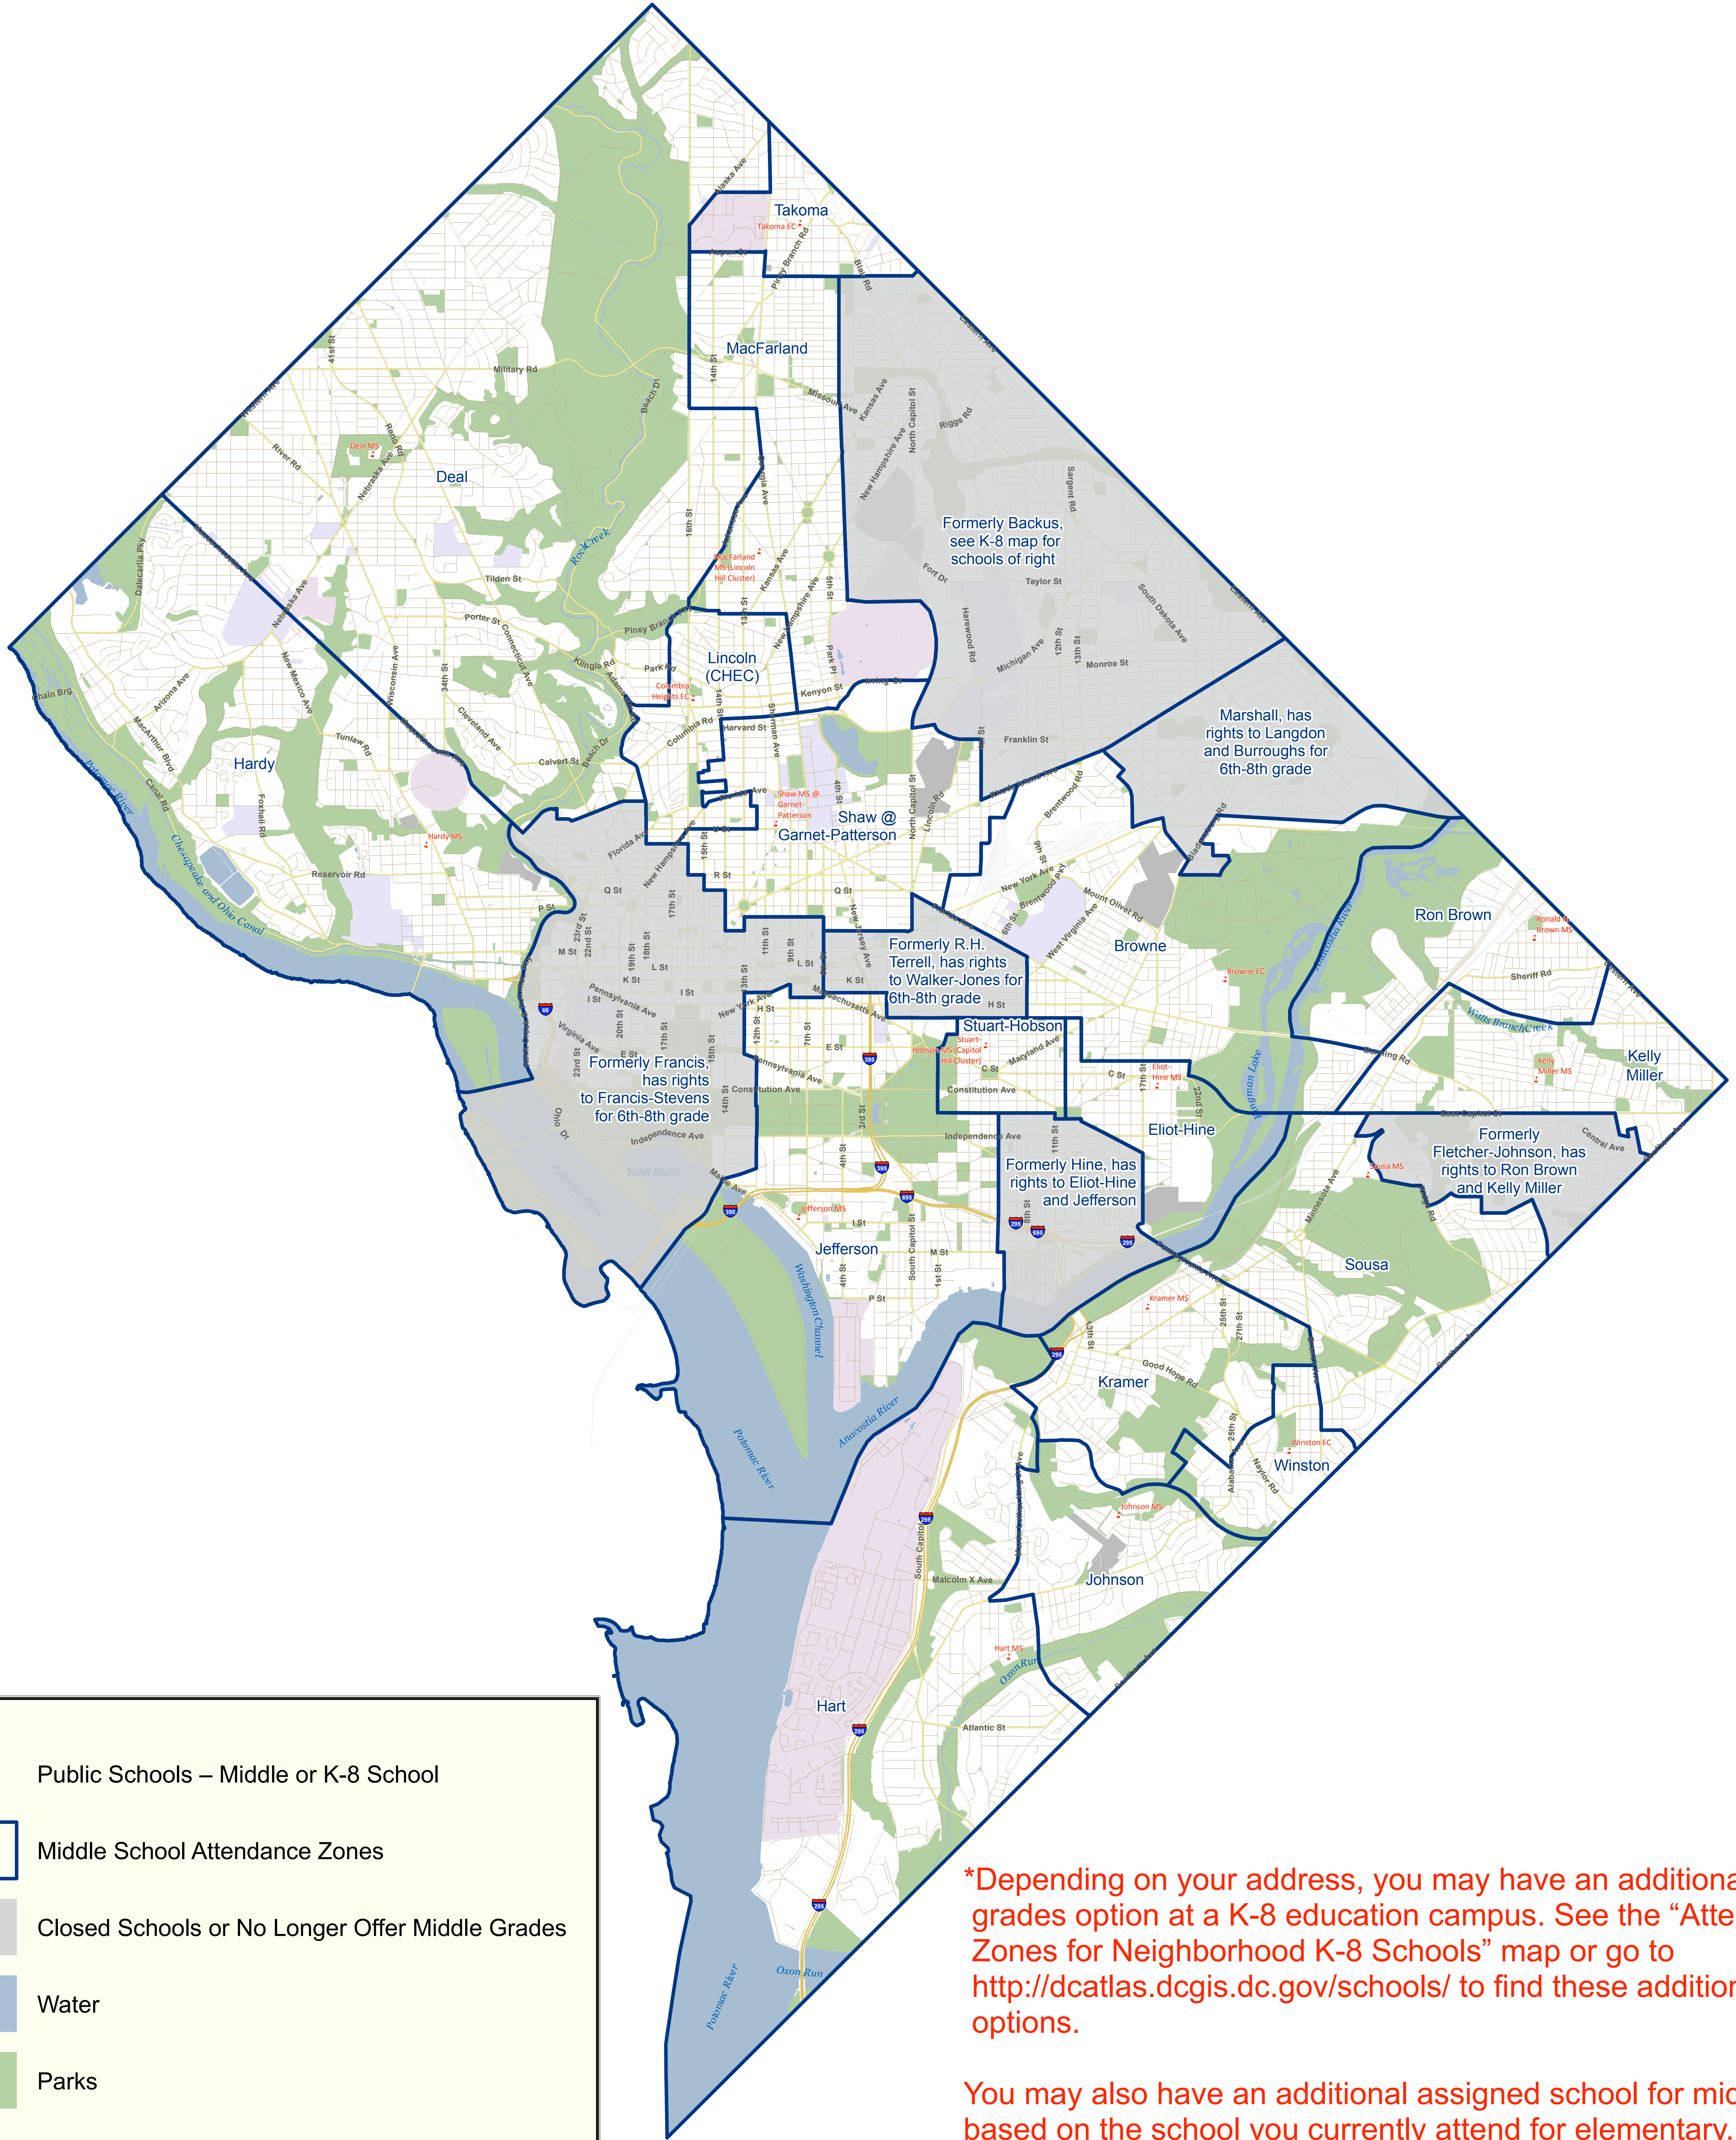

Attendance Zones for Neighborhood Middle Schools

Additional middle grades options

can be found on the "Attendance Zones for Neighborhood K-8 Schools" map

Public Schools – Middle or K-8 School

Middle School Attendance Zones

Closed Schools or No Longer Offer Middle Grades

Water

Parks

*Depending on your address, you may have an additional middle grades option at a K-8 education campus. See the "Attendance Zones for Neighborhood K-8 Schools" map or go to <http://dcatlas.dcgis.dc.gov/schools/> to find these additional options.

You may also have an additional assigned school for middle school based on the school you currently attend for elementary. Go to www.dcps.dc.gov to find these assigned "destination" schools.

Source:
Office of the Chief Technology Officer (OCTO)