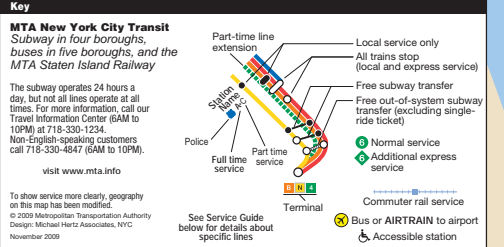

MTA Metropolitan Transportation Authority

MTA New York City Subway

with bus, railroad, and ferry connections