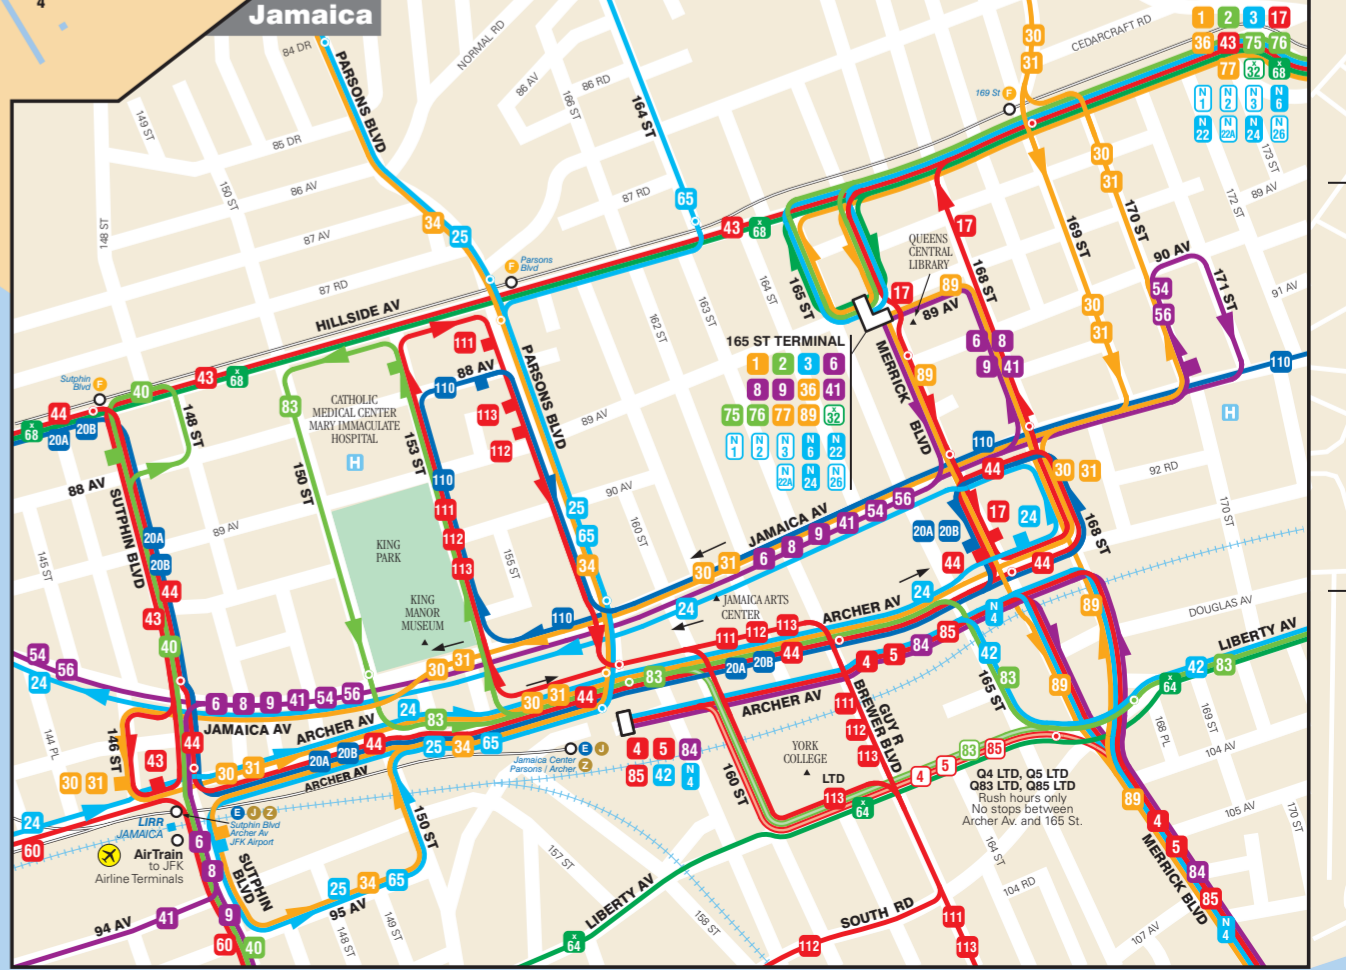

See Flushing Inset

See Jamaica Inset

The Rockaways

Local Bus Routes	Express Bus Routes	Long Island Bus
1, 2, 3, 4, 5, 6, 7, 8, 9, 10, 11, 12	25, 26, 27, 28, 29, 30, 31, 32, 33, 34, 35, 36, 37, 38, 39, 40, 41, 42, 43, 44, 45, 46, 47, 48, 49, 50, 51, 52, 53, 54, 55, 56, 57, 58, 59, 60, 61, 62, 63, 64, 65, 66, 67, 68, 69, 70, 71, 72, 73, 74, 75, 76, 77, 78, 79, 80, 81, 82, 83, 84, 85, 86, 87, 88, 89, 90, 91, 92, 93, 94, 95, 96, 97, 98, 99, 100, 101, 102, 103, 104, 105, 106, 107, 108, 109, 110, 111, 112, 113, 114, 115, 116, 117, 118, 119, 120, 121, 122, 123, 124, 125, 126, 127, 128, 129, 130, 131, 132, 133, 134, 135, 136, 137, 138, 139, 140, 141, 142, 143, 144, 145, 146, 147, 148, 149, 150, 151, 152, 153, 154, 155, 156, 157, 158, 159, 160, 161, 162, 163, 164, 165, 166, 167, 168, 169, 170, 171, 172, 173, 174, 175, 176, 177, 178, 179, 180, 181, 182, 183, 184, 185, 186, 187, 188, 189, 190, 191, 192, 193, 194, 195, 196, 197, 198, 199, 200	101, 102, 103, 104, 105, 106, 107, 108, 109, 110, 111, 112, 113, 114, 115, 116, 117, 118, 119, 120, 121, 122, 123, 124, 125, 126, 127, 128, 129, 130, 131, 132, 133, 134, 135, 136, 137, 138, 139, 140, 141, 142, 143, 144, 145, 146, 147, 148, 149, 150, 151, 152, 153, 154, 155, 156, 157, 158, 159, 160, 161, 162, 163, 164, 165, 166, 167, 168, 169, 170, 171, 172, 173, 174, 175, 176, 177, 178, 179, 180, 181, 182, 183, 184, 185, 186, 187, 188, 189, 190, 191, 192, 193, 194, 195, 196, 197, 198, 199, 200

Legend

- Subway Line
- Subway Station
- Hospital
- Commuter Rail Station
- Limited Service
- AirTrain
- JFK Airport Service
- Local Bus Service (Operates at least every 15 minutes)
- Local Route (Q17 Bus)
- Direction of Service (two-way service has no arrows)
- Limited Service Stop
- Full-time Terminal
- Part-time Service
- Part-time Terminal
- Express Bus Service (Dark Green) Premium fare
- Express Route
- Express Section (no stops)