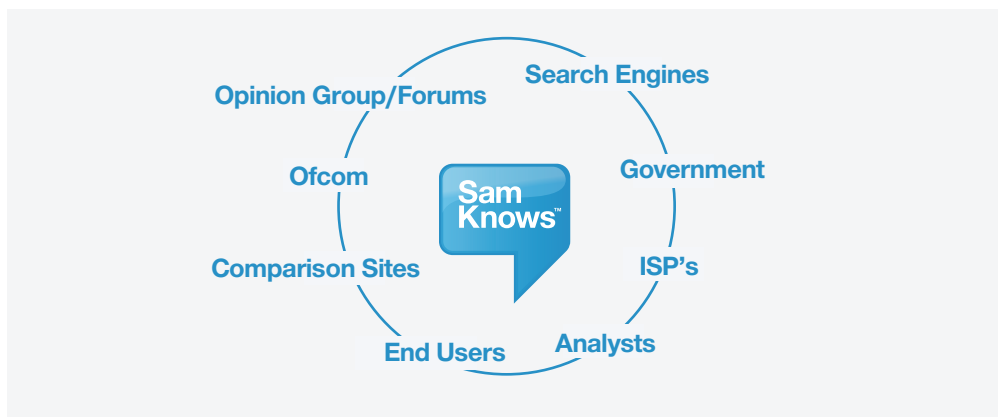

Introduction

SamKnows Connect is a complete Broadband Comparison Feed with market-leading commissions and fully integrated Sales Tracking.

In response to a growing need for a comprehensive one-stop solution for websites looking to integrate a broadband comparison service, we've developed SamKnows Connect.

SamKnows Connect is brought to you by SamKnows.com – the central point for broadband availability and performance information in the UK.

SamKnows Connect Offers

- ✓ The latest packages from every major broadband ISP
- ✓ Simple, customisable integration via XML or white-label option
- ✓ Integrated broadband availability checker from SamKnows.com
- ✓ Comprehensive and up-to-date broadband package and product information
- ✓ An industry-leading reporting system with individual sales tracking
- ✓ Market leading commission rates