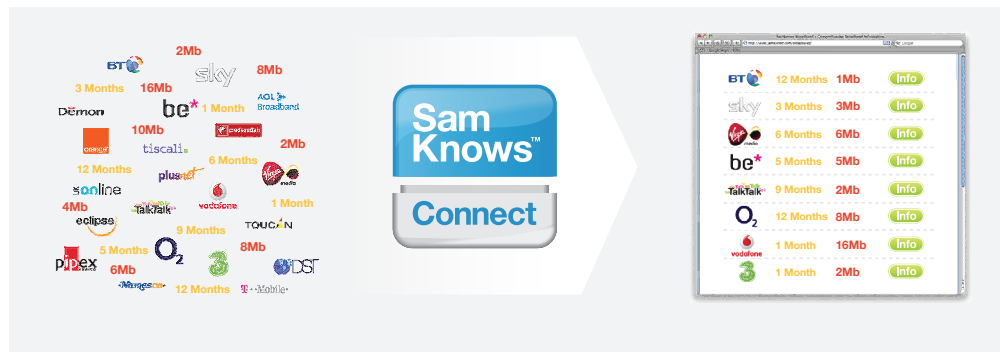

All The Major ISPs

The customisable SamKnows Connect feed includes broadband packages from all the major UK Providers. All of the information (first year costs, download speeds, provider logos, product images and usage statistics) is automatically updated. The feed allows you to display broadband package information in a way that best suits the style and focus of your website.

It is the most comprehensive feed of its type available anywhere. Our team update it constantly to ensure the information you are displaying is up to date, and presented in a way that will engage broadband consumers.

Features are assigned to each and every package, so you can also display results for home broadband, mobile broadband, TV and phone bundles – giving your website the most comprehensive broadband comparison solution available.

Once your Comparison service is live, monitor your performance and track sales via the SamKnows Connect online reporting interface, which lets you see everything from commission earned through to isolating individual sales per ISP.