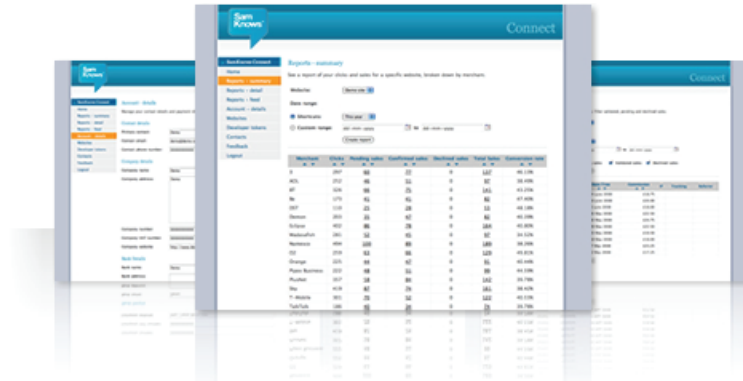

Performance Reporting

SamKnows Connect subscribers have full access to a real time, online reporting system, which lists out clicks and sales for each ISP, as well as detailing how much commission is being generated.

Commission on sales is automatically paid into your bank account each month through our automated billing and reporting system.