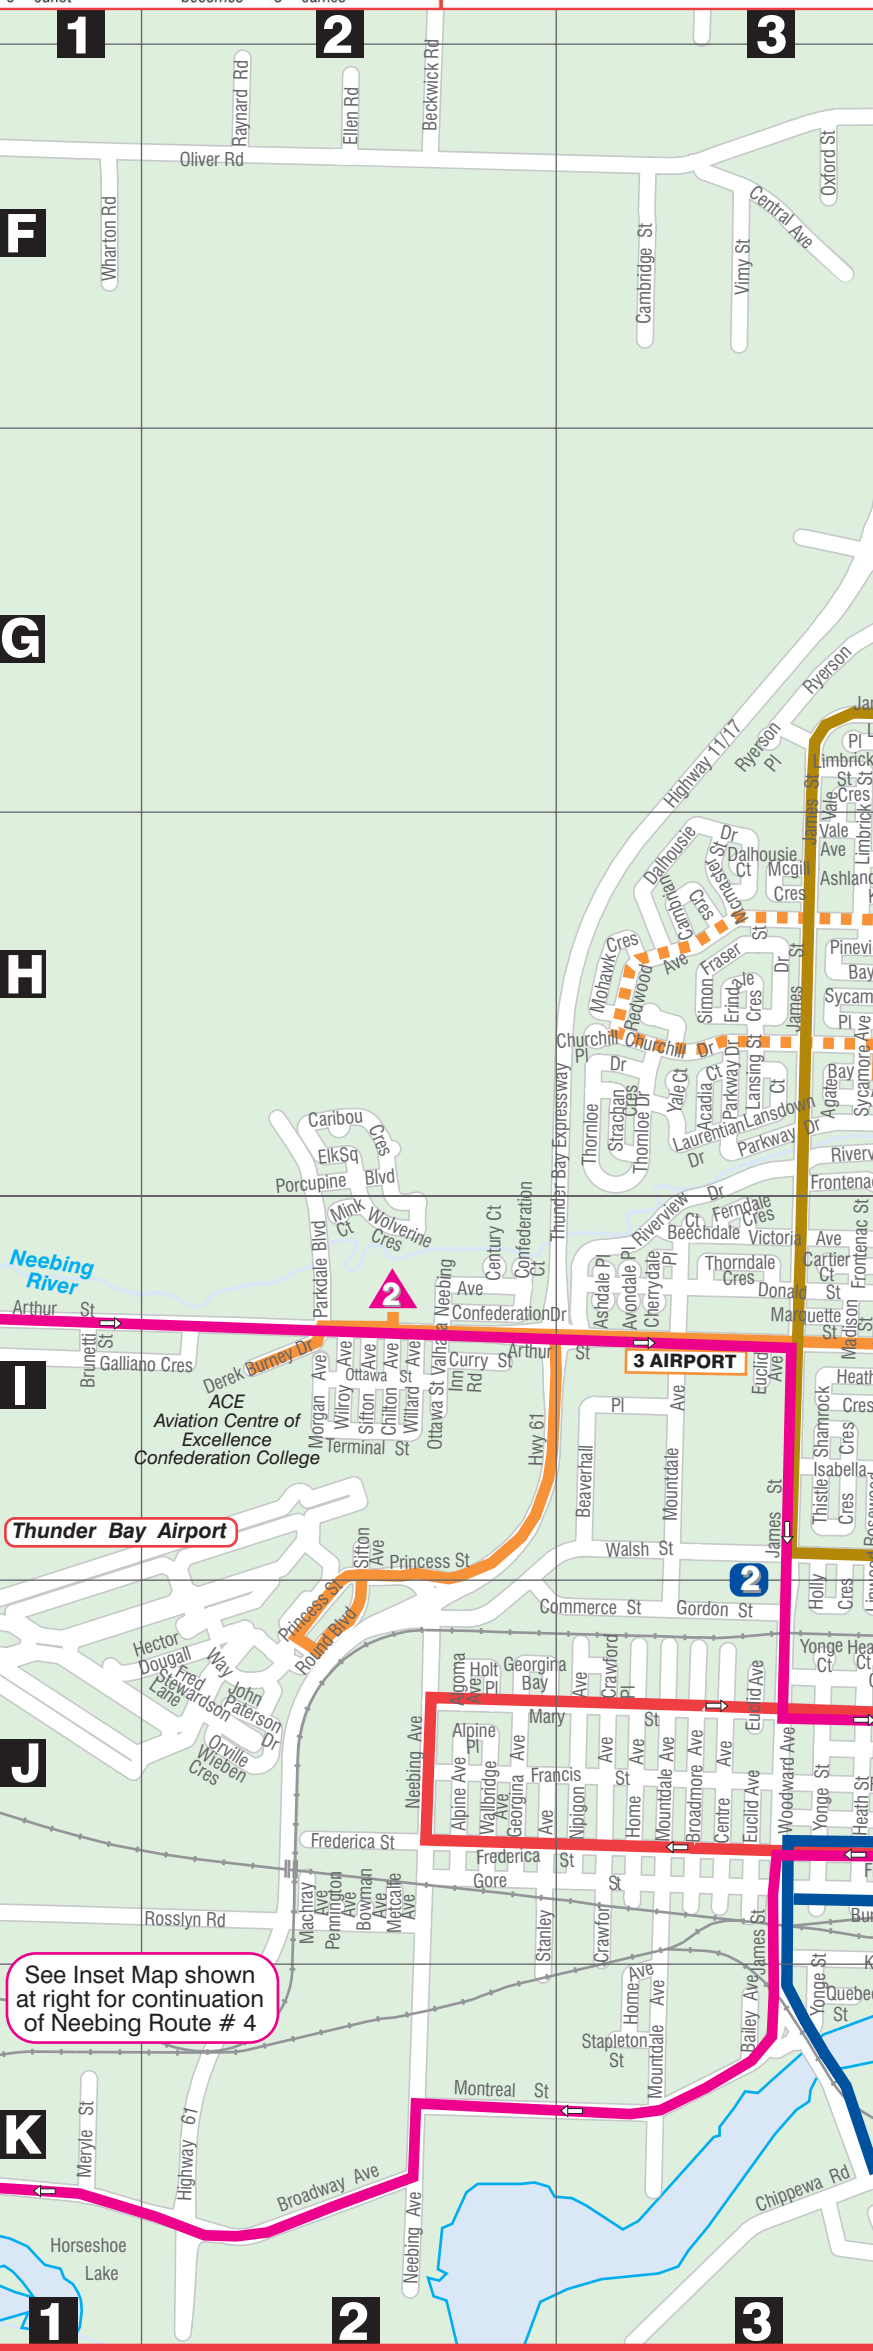

Thunder Bay Transit Office
570 Fort William Road,
Thunder Bay, Ontario P7B 2T8
Tel: (807) 684-3744 - Fax: (807) 345-5744
www.thunderbay.ca

INTERLINING

Why change buses when you don't have to? Many routes will be INTERLINED, meaning they will be coming into the terminal on one route, and leaving on another. This makes transferring easier. Check the following list to determine if you need to get off the bus when transferring.

Brodie Street Terminal Schedule - Mon. - Sat. Daytime		Water Street Terminal Schedule - Mon. - Sat. Daytime	
2 Crosstown	becomes 12 East End	2 Crosstown	becomes 7 Hudson
3 Memorial	becomes 3 Airport	3 Memorial	becomes 3 County Park
3 Airport	becomes 3 Memorial	3 Jumbo Gardens	becomes 3 Memorial
3 Northwood	becomes 3 Memorial	3 Jumbo Gardens	becomes 2 Crosstown
8 James	becomes 8 James	7 Hudson	becomes 11 John
12 East End	becomes 2 Crosstown	11 John	becomes 9 Junot

Sunday & Evenings - All Year		Sunday & Evenings - All Year	
2 Crosstown	becomes 2 Crosstown	7 Hudson	becomes 2 Crosstown
8 James	becomes 3 Airport	7 Hudson	becomes 7 Hudson
3 Memorial	becomes 3 Northwood	9 Junot	becomes 11 John-Jumbo
3 Airport	becomes 8 James	11 John-Jumbo	becomes 9 Junot
3 Northwood	becomes 3 Memorial		

Intercity Shopping Centre Fall & Winter - Daytime Only	
8 James	becomes 9 Junot
9 Junot	becomes 8 James

Downtown North Core

- █ #1 Mainline
- █ #2 Crosstown
- █ #3 Memorial
- █ #7 Hudson
- █ #9 Junot
- █ #11 John

Downtown South Core

- █ #1 Mainline
- █ #2 Crosstown
- █ #3 Memorial
- █ #3 Northwood
- █ #8 James
- █ #12 East End

Thunder Bay Airport

Neebing Route #4

See Inset Map shown at right for continuation of Neebing Route # 4