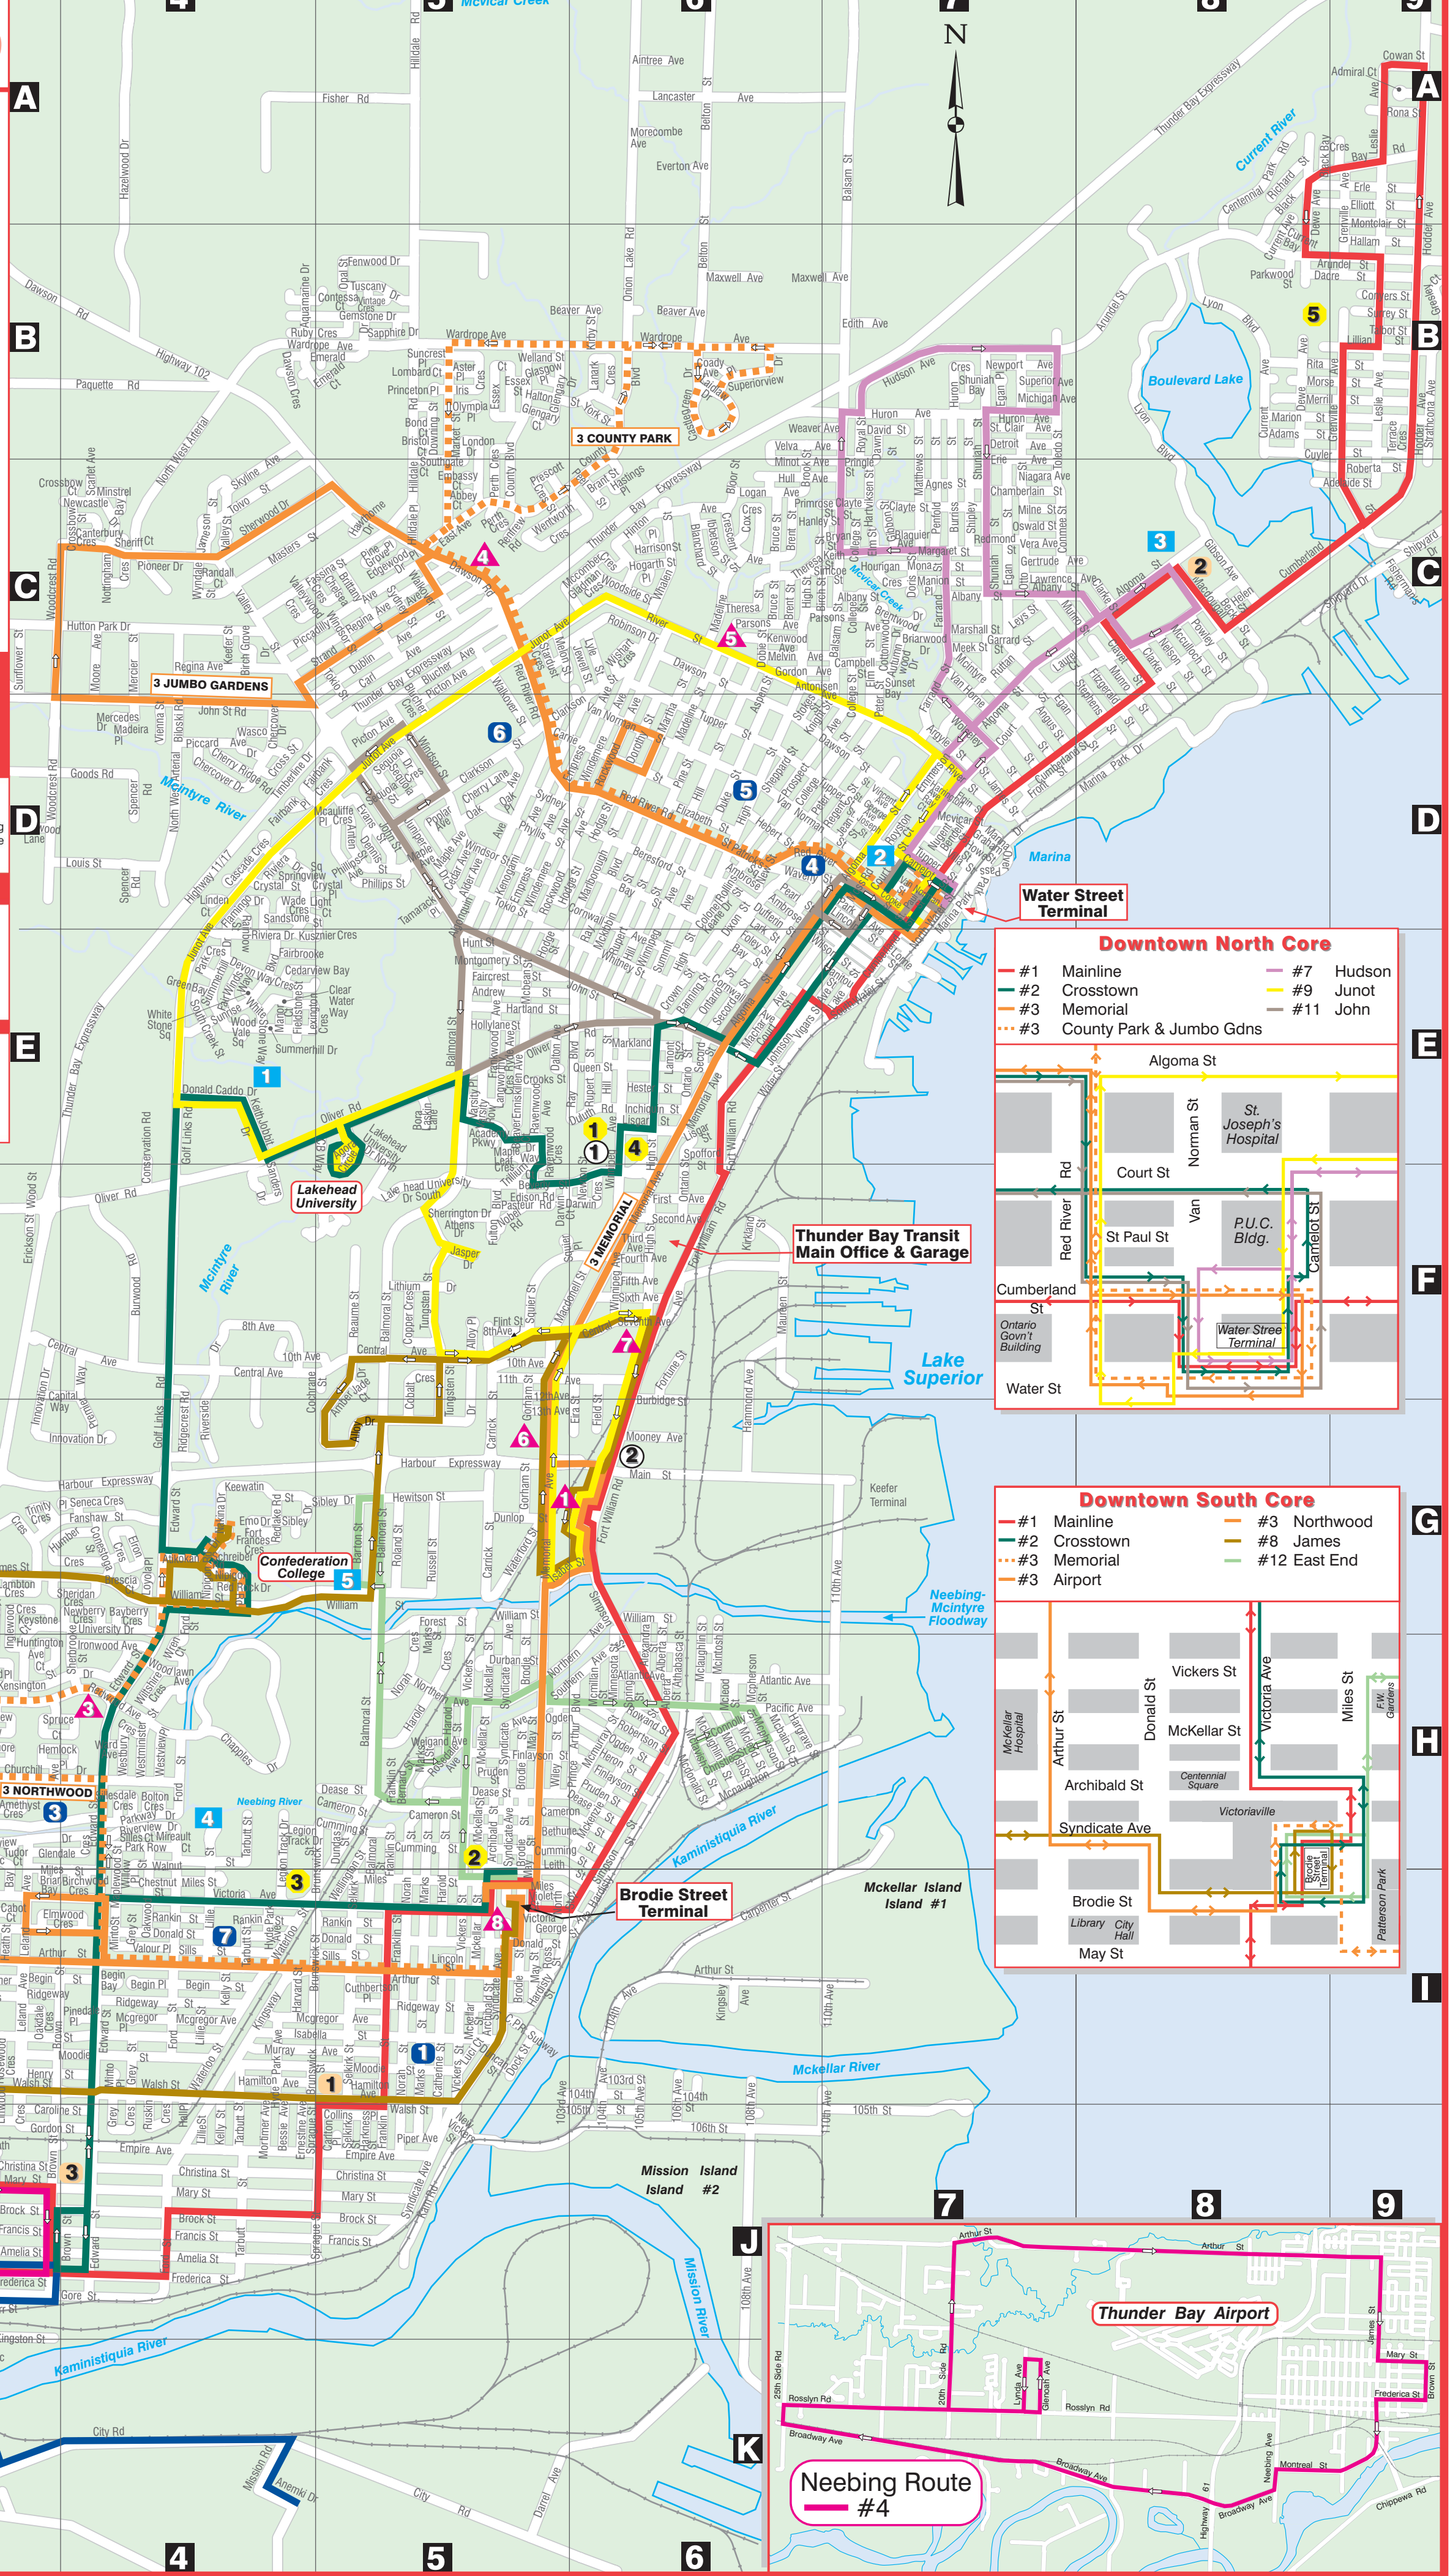

Thunder Bay Transit Office
570 Fort William Road,
Thunder Bay, Ontario P7B 2T8
Tel: (807) 684-3744 - Fax: (807) 345-5744
www.thunderbay.ca

INTERLINING

Why change buses when you don't have to? Many routes will be INTERLINED, meaning they will be coming into the terminal on one route, and leaving on another. This makes transferring easier. Check the following list to determine if you need to get off the bus when transferring.

Brodie Street Terminal Schedule - Mon. - Sat. Daytime		Water Street Terminal Schedule - Mon. - Sat. Daytime	
2 Crosstown	becomes 12 East End	2 Crosstown	becomes 7 Hudson
3 Memorial	becomes 3 Airport	3 Memorial	becomes 3 County Park
3 Airport	becomes 3 Memorial	3 Jumbo Gardens	becomes 3 Memorial
3 Northwood	becomes 3 Memorial	3 Jumbo Gardens	becomes 2 Crosstown
8 James	becomes 8 James	7 Hudson	becomes 11 John
12 East End	becomes 2 Crosstown	11 John	becomes 9 Junot

Sunday & Evenings - All Year		Sunday & Evenings - All Year	
2 Crosstown	becomes 2 Crosstown	7 Hudson	becomes 2 Crosstown
8 James	becomes 3 Airport	7 Hudson	becomes 7 Hudson
3 Memorial	becomes 3 Northwood	9 Junot	becomes 11 John-Jumbo
3 Airport	becomes 8 James	11 John-Jumbo	becomes 9 Junot
3 Northwood	becomes 3 Memorial		

Intercity Shopping Centre Fall & Winter - Daytime Only	
8 James	becomes 9 Junot
9 Junot	becomes 8 James

Downtown North Core

- █ #1 Mainline
- █ #2 Crosstown
- █ #3 Memorial
- █ #7 Hudson
- █ #9 Junot
- █ #11 John

Downtown South Core

- █ #1 Mainline
- █ #2 Crosstown
- █ #3 Memorial
- █ #3 Northwood
- █ #8 James
- █ #12 East End

Thunder Bay Airport

Neebing Route #4

See Inset Map shown at right for continuation of Neebing Route # 4