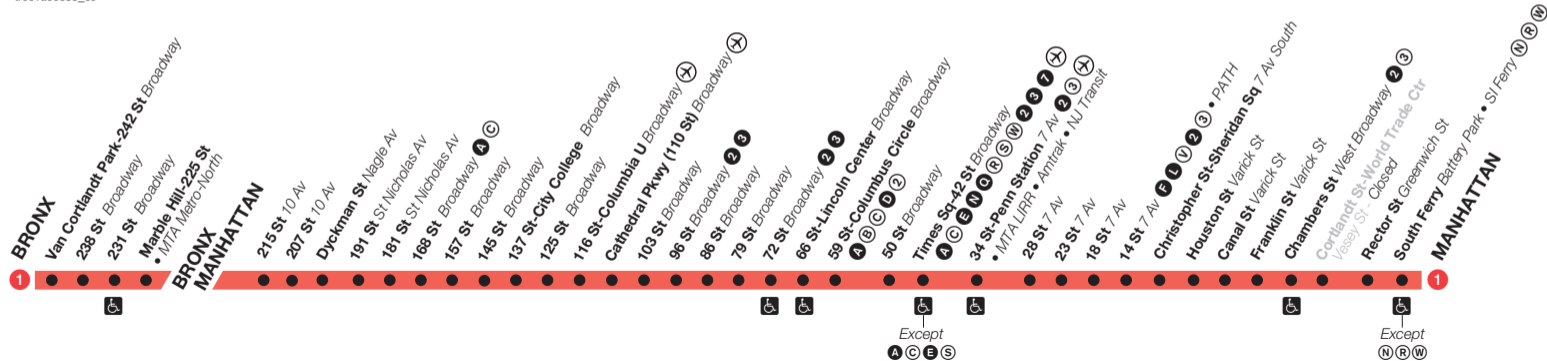

1 Broadway - 7 Avenue Local

Station Service

FULL-TIME
Train always
operates and
always stops here.

**ACCESSIBLE
STATION**

Transfers

- **A** Full-time
- **A** Part-time
- **X** Bus or AIRTRAIN to airport

During morning rush hours,
additional **1** service is provided south of 137 St.

tr001a09338_cs