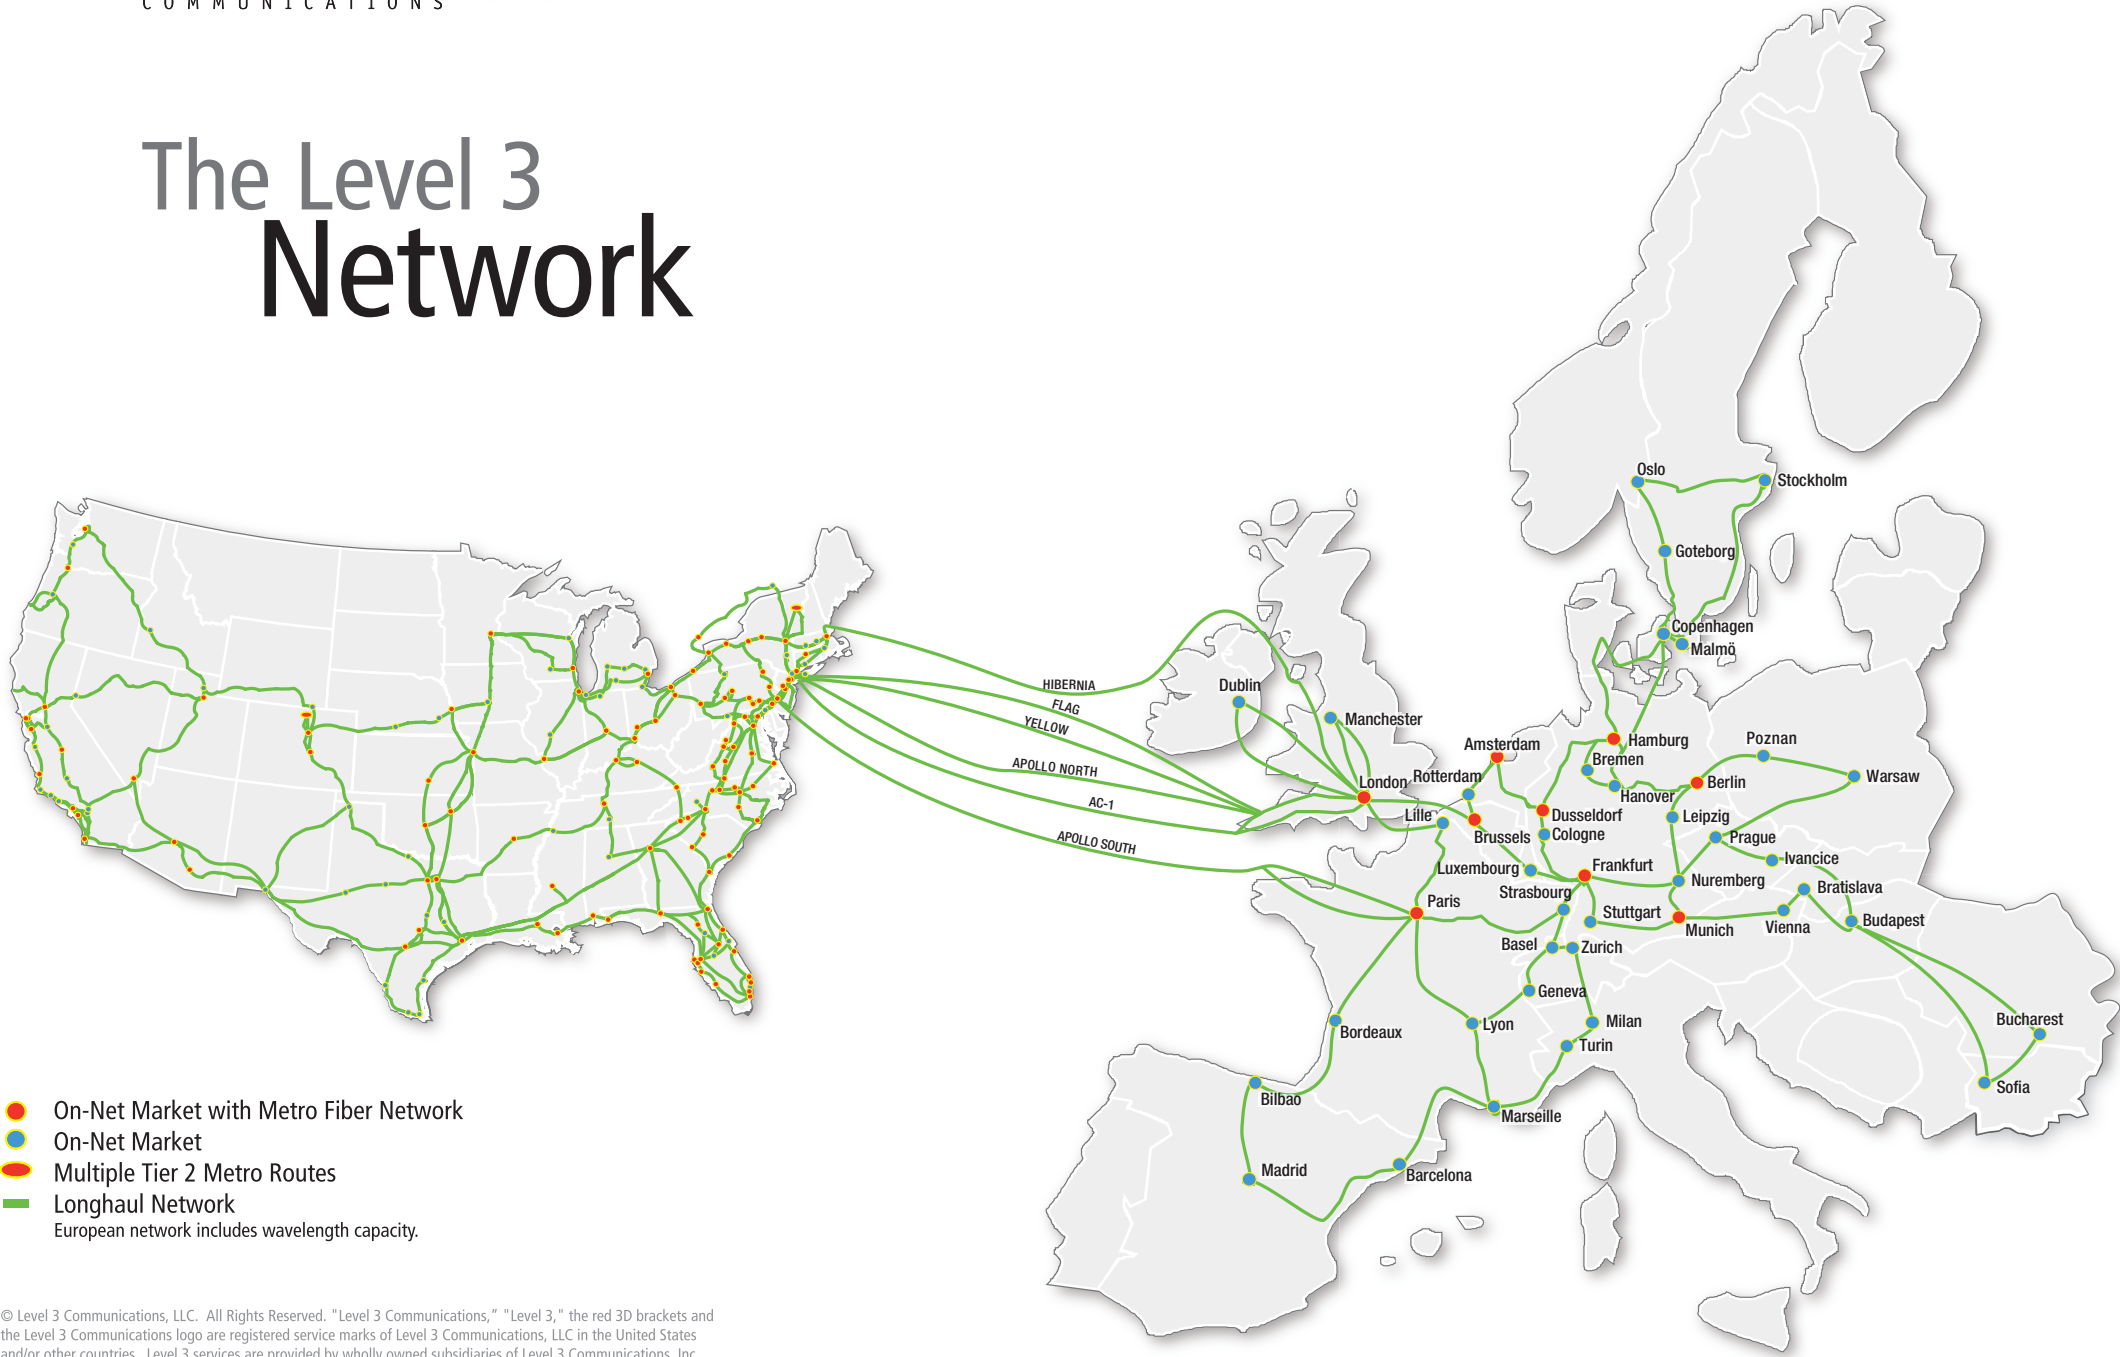

The Level 3 Network

- On-Net Market with Metro Fiber Network
- On-Net Market
- Multiple Tier 2 Metro Routes
- Longhaul Network
European network includes wavelength capacity.