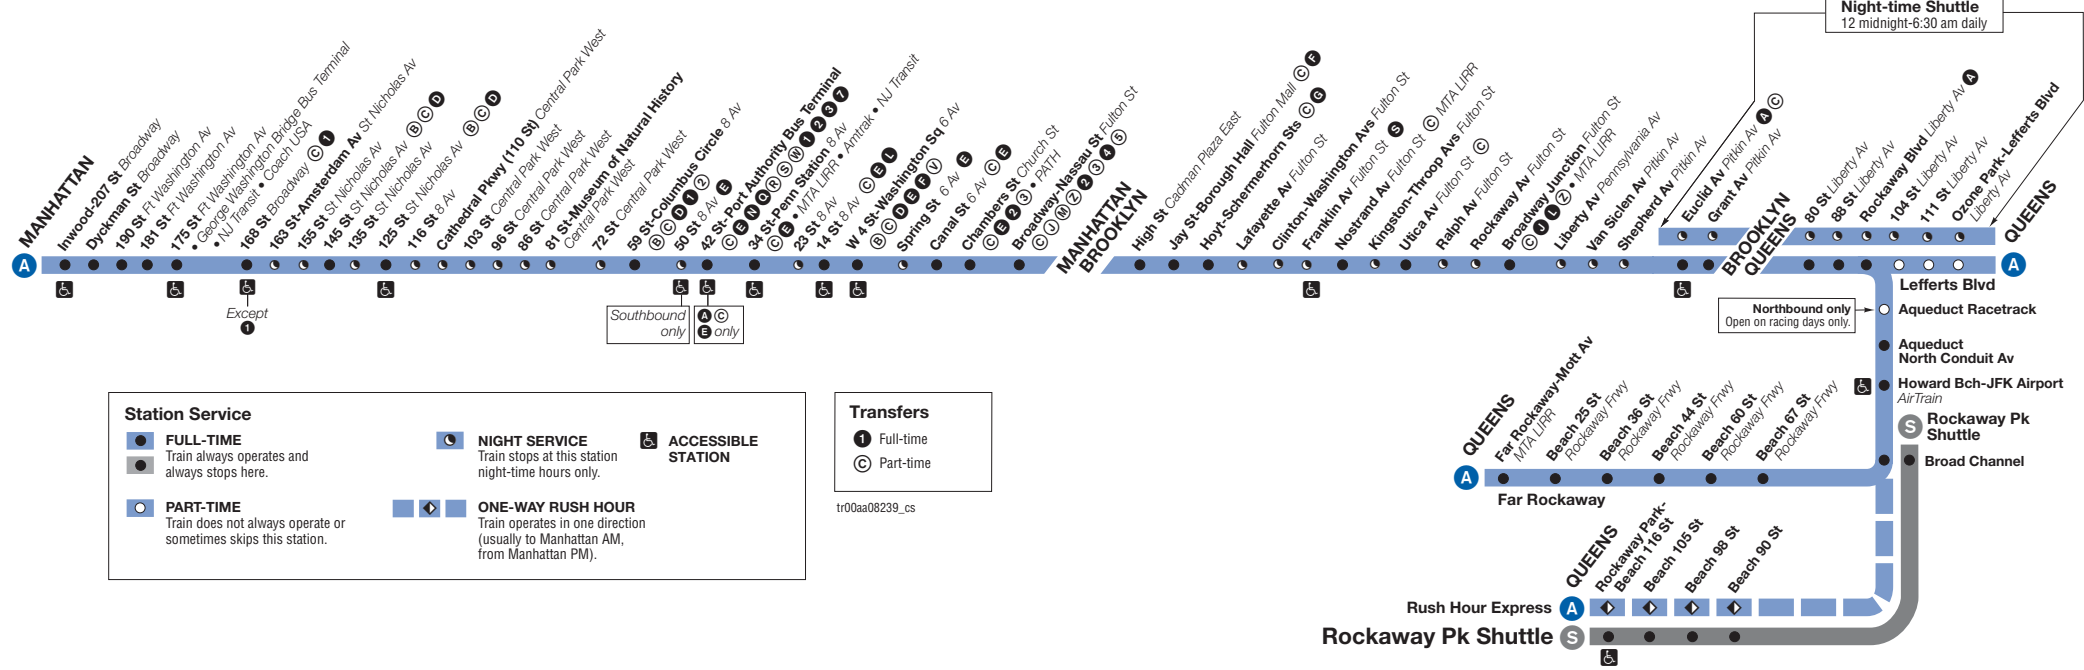

During weekday morning rush hours, special trains, denoted in the schedule by a **A** diamond symbol, operate from Rockaway Park-Beach 116 St, Queens, toward Manhattan. These trains make local stops between Rockaway Park and Broad Channel. Similarly, in the evening rush hour special trains leave Manhattan operating toward Rockaway Park-Beach 116 St, Queens.

# A 8 Avenue Express (with Rockaway Park Shuttle)

**Station Service**

- FULL-TIME** (Solid black circle): Train always operates and always stops here.
- PART-TIME** (Solid grey circle): Train does not always operate or sometimes skips this station.
- NIGHT SERVICE** (Solid blue circle with 'N'): Train stops at this station night-time hours only.
- ONE-WAY RUSH HOUR** (Blue circle with 'R'): Train operates in one direction (usually to Manhattan AM, from Manhattan PM).
- ACCESSIBLE STATION** (Wheelchair icon): Station is wheelchair accessible.