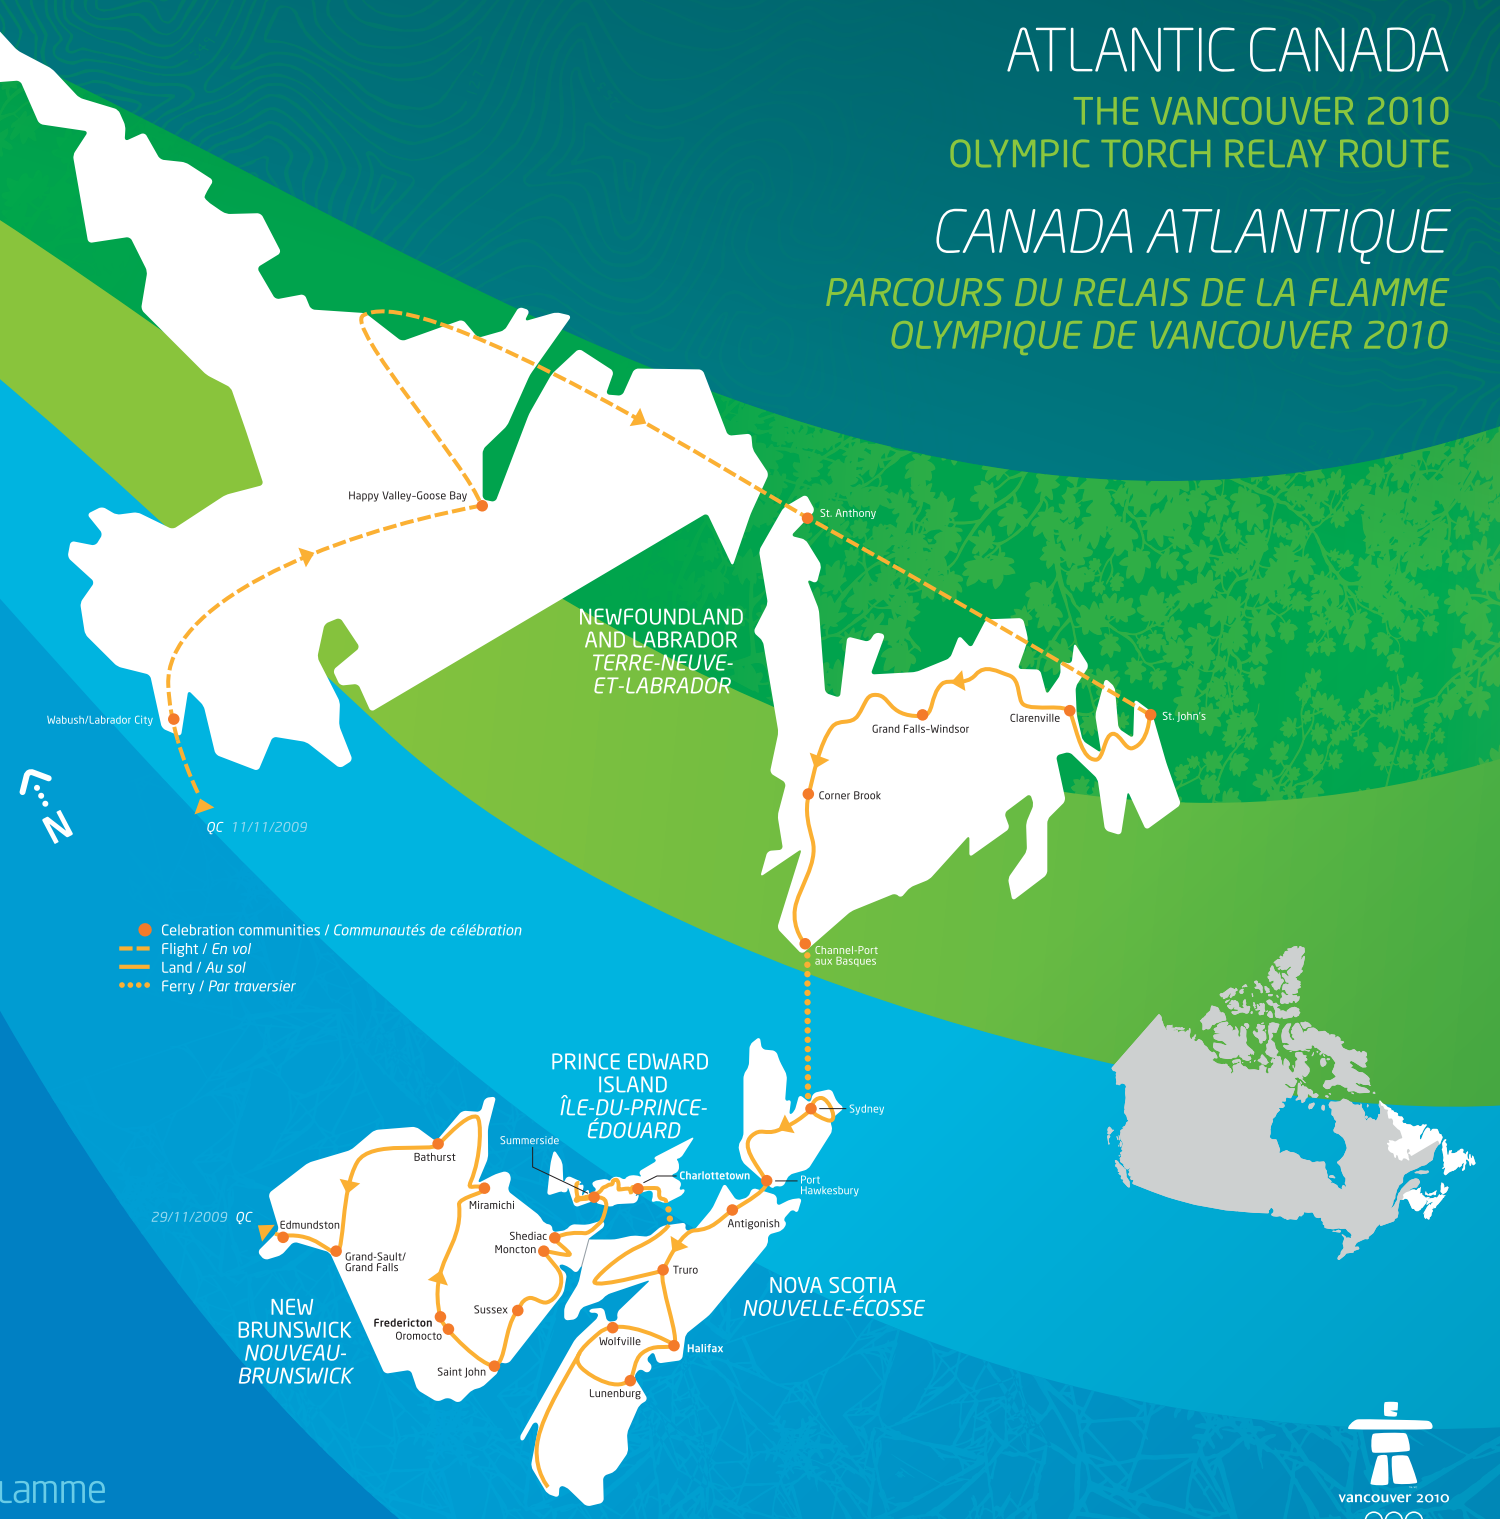

# ATLANTIC CANADA THE VANCOUVER 2010 OLYMPIC TORCH RELAY ROUTE

## CANADA ATLANTIQUE PARCOURS DU RELAIS DE LA FLAMME OLYMPIQUE DE VANCOUVER 2010

# ATLANTIC CANADA · THE VANCOUVER 2010 OLYMPIC TORCH RELAY ROUTE CANADA ATLANTIQUE · PARCOURS DU RELAIS DE LA FLAMME OLYMPIQUE DE VANCOUVER 2010

## DAY 16 / JOUR 16 14/11/2009

St. John's, NL –  
Grand Falls-Windsor, NL

- Carbonear, NL  
Harbour Grace, NL  
Spaniard's Bay, NL  
Bay Roberts, NL  
Clarke's Beach, NL  
Cupids, NL  
Brigus, NL
- **Clarenville, NL**  
Glovertown, NL  
Gambo, NL  
Gander, NL  
Lewisperste, NL  
Bishop's Falls, NL
- **Grand Falls-Windsor, NL**