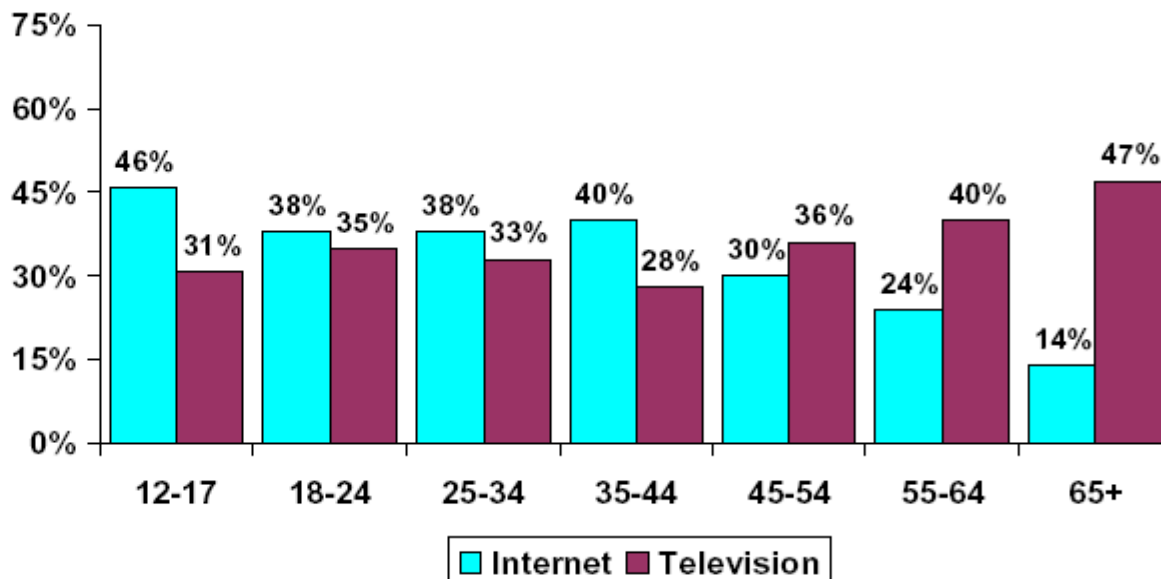

II. Trends - Shifts in Media Usage

Age 12-44, more report Internet than television as 'most essential' medium

"Among Internet, Newspapers, Radio and Television, which one... is most essential to your life?" (2007)

Base: Total Population 12+

© 2007 Arbitron Inc./Edison Media Research