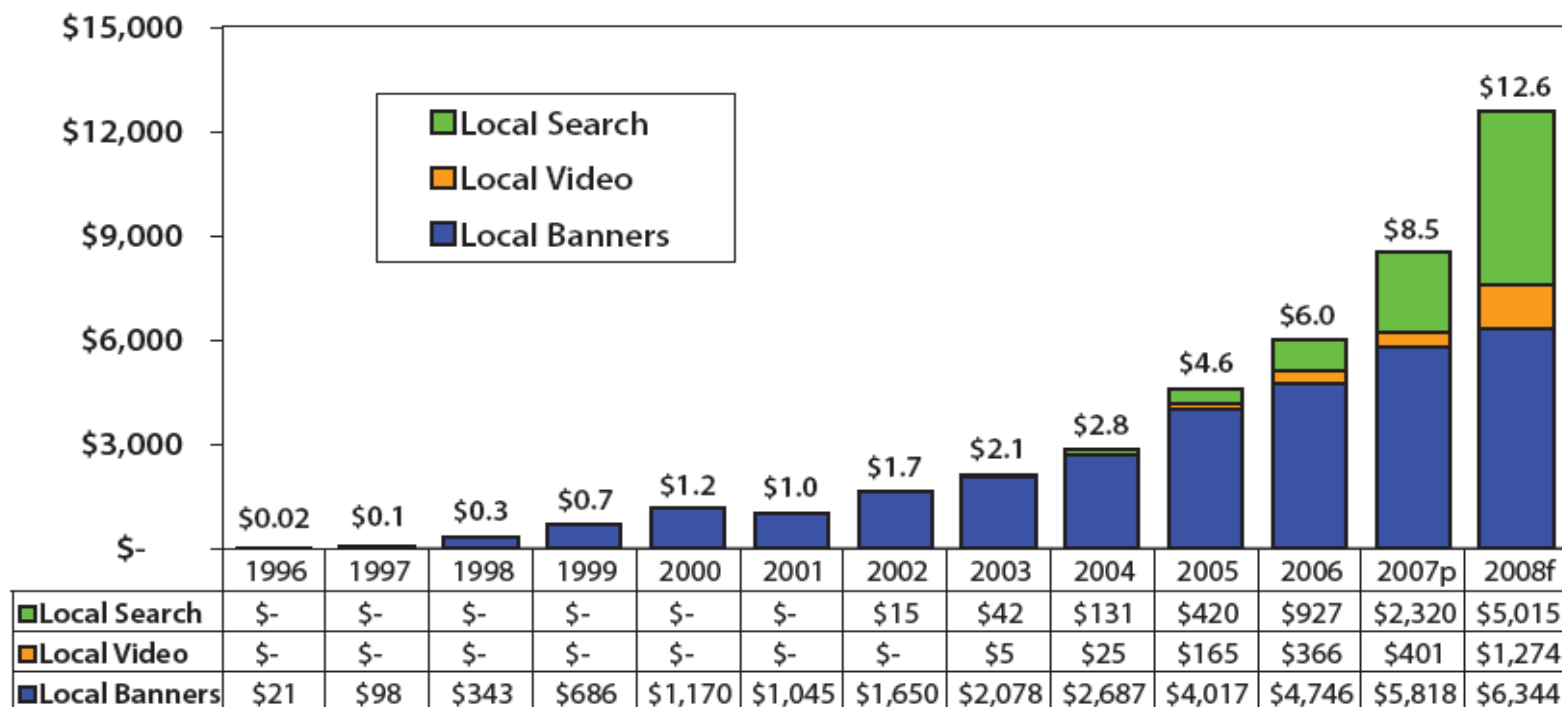

II. Trends-Shift in online advertising expenditures

Spending continues to increase for all types of online advertising

Source: Borrell Associates Inc., as per Q3 2007

The Internet will usurp television as the biggest advertising medium in Britain by the end of 2009*

*Reuters 4/9/08 Quote from IAB CEO Guy Phillipson