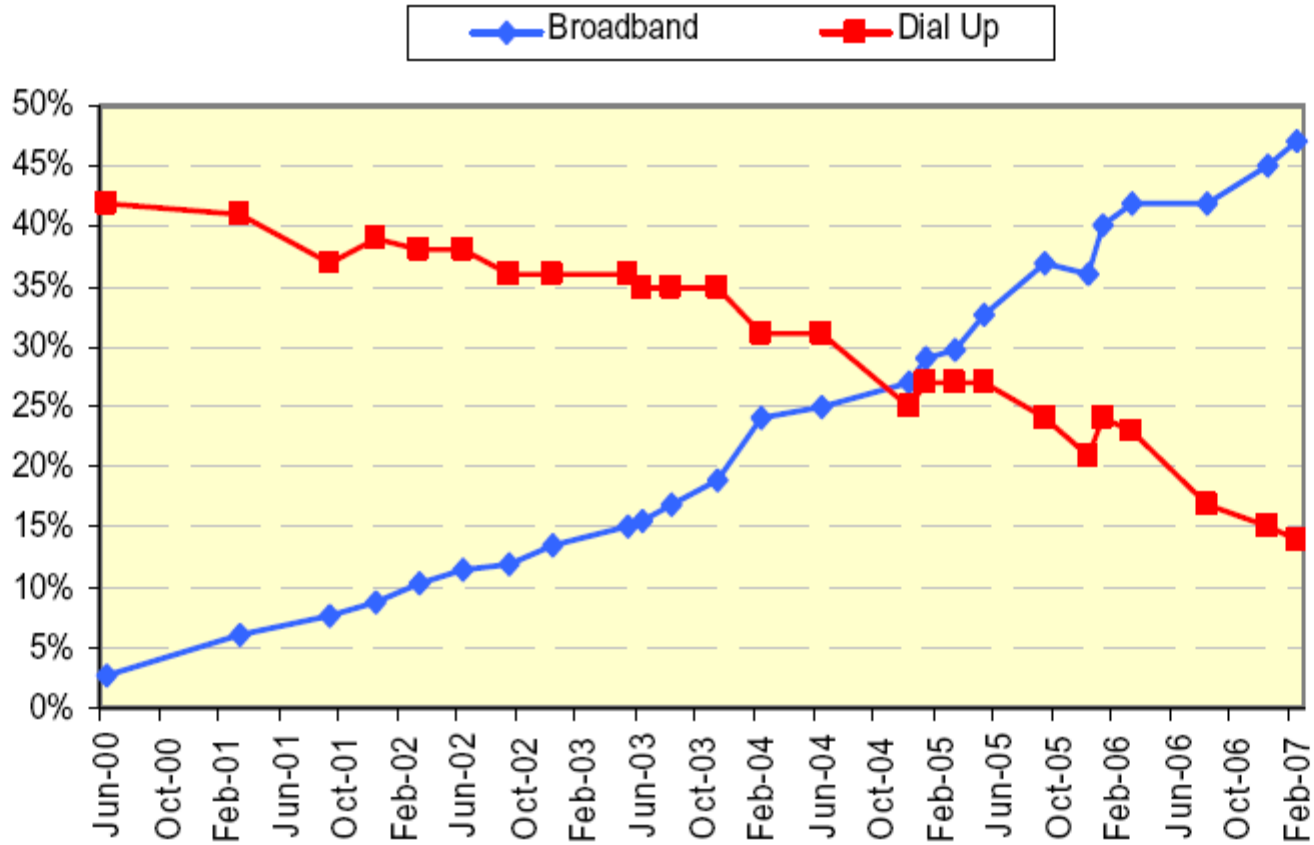

II. Trends – Internet Usage

Home Broadband & Dial-Up Penetration (% of adult Americans)

In 2007, 47% of US Households had broadband access

II. Trends – Internet Usage

Daily Activities of Internet Users*

Use the Internet	72%	
Send or read e-mail		60
Use search engine	41	
Get news	37	
Surf for fun	28	
Check weather	22	
Do any banking	21	
Look for info on product/service	20	
Watch videos	15	
Get Sports scores and info	15	
Get map or driving directions		10
Get travel info	8	

---

*Pew Internet surveys 2007

Everything Alabama