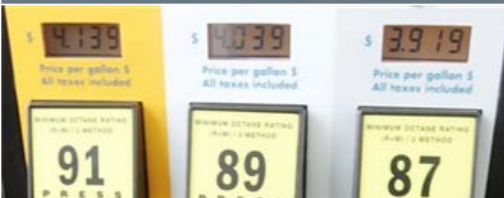

I. Background – al.com

Birmingham Edition — Set a different edition

Let's talk about tomorrow.

www.letstalkabouttomorrow.com

Find local news, businesses and more with our **NEW SITE SEARCH:**

[RSS FEEDS](#) | [SITE INDEX](#)

[Home](#) | [News + Biz](#) | [Sports](#) | [Birmingham](#) | [Huntsville](#) | [Mobile](#) | [State](#) | [Arts + Living](#) | [Marketplace](#)

FUEL RULES