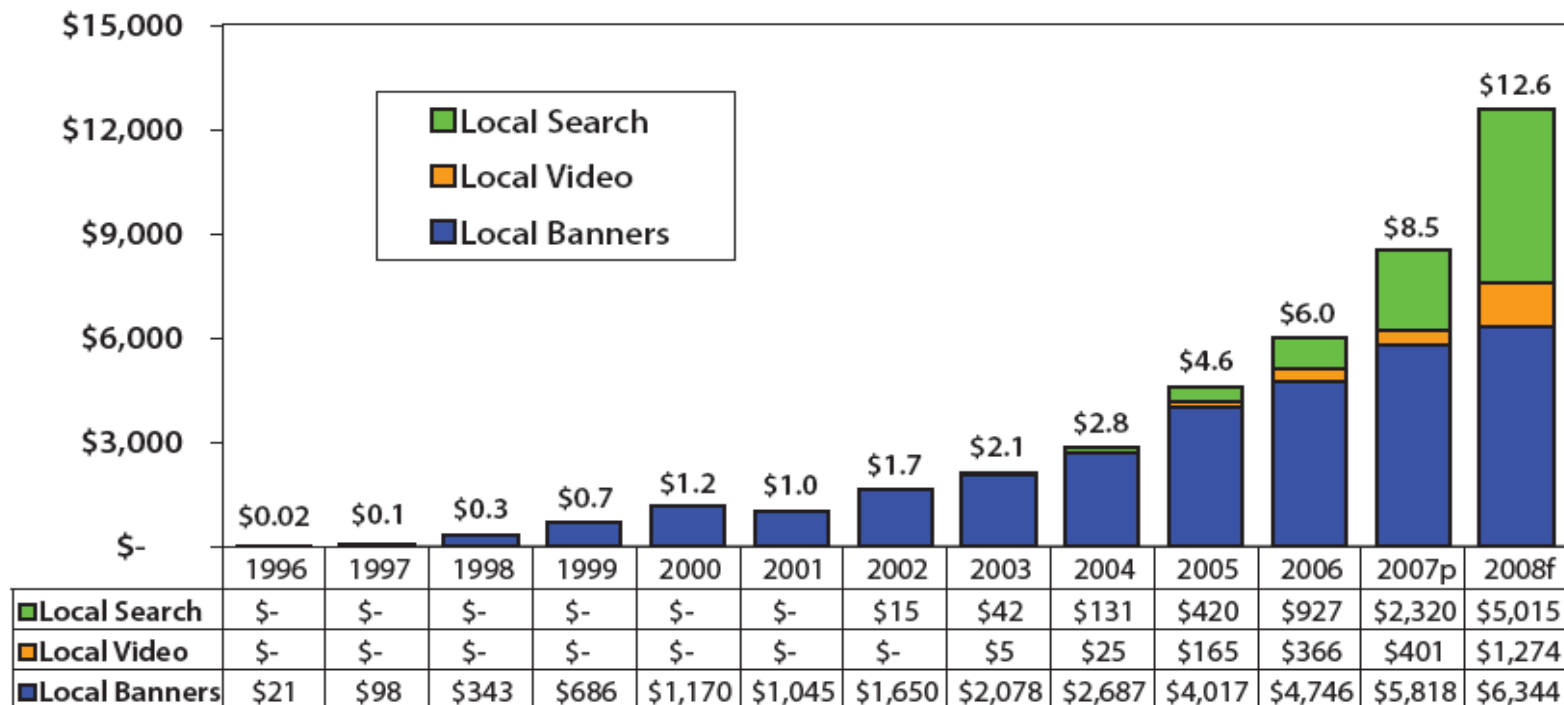

II. Trends-Shift in online advertising expenditures

Spending continues to increase for all types of online advertising

Source: Borrell Associates Inc., as per Q3 2007

*Reuters 4/9/08 Quote from IAB CEO Guy Phillipson