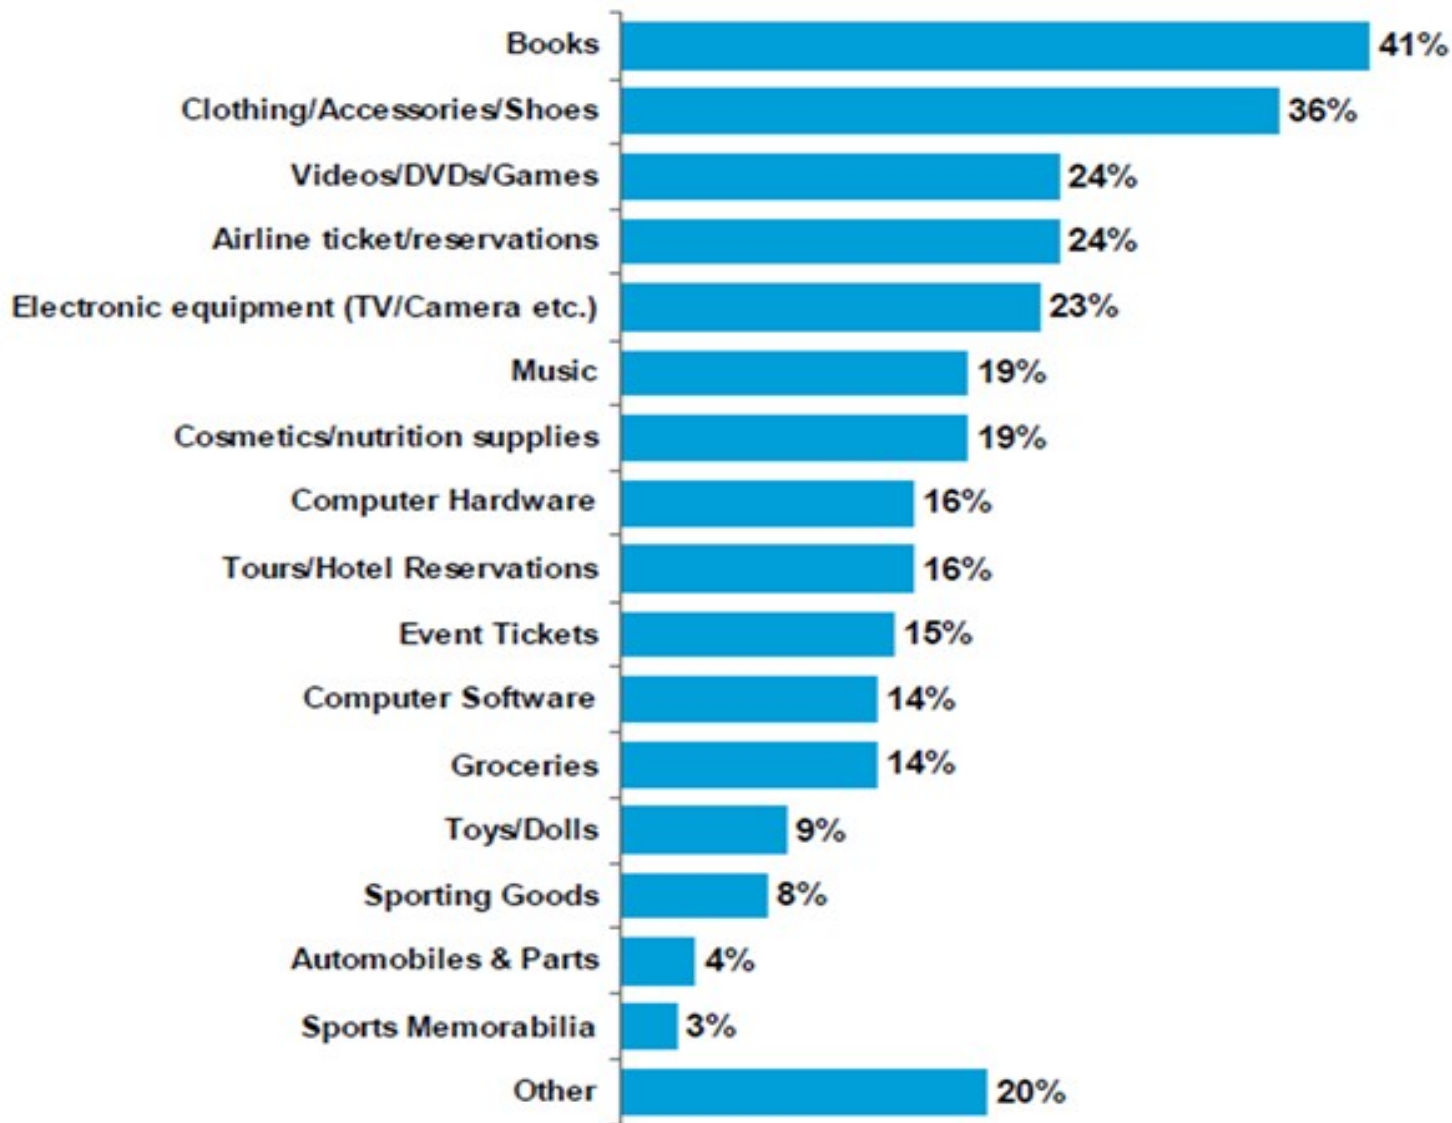

III. Trends – Online Shopping

In the past 3 months what items have you purchased on the Internet?
Global average

Base: Respondents who have made a purchase online in the past 3 months

Confidential & Proprietary

Copyright © 2007 The Nielsen Company

Everything Alabama