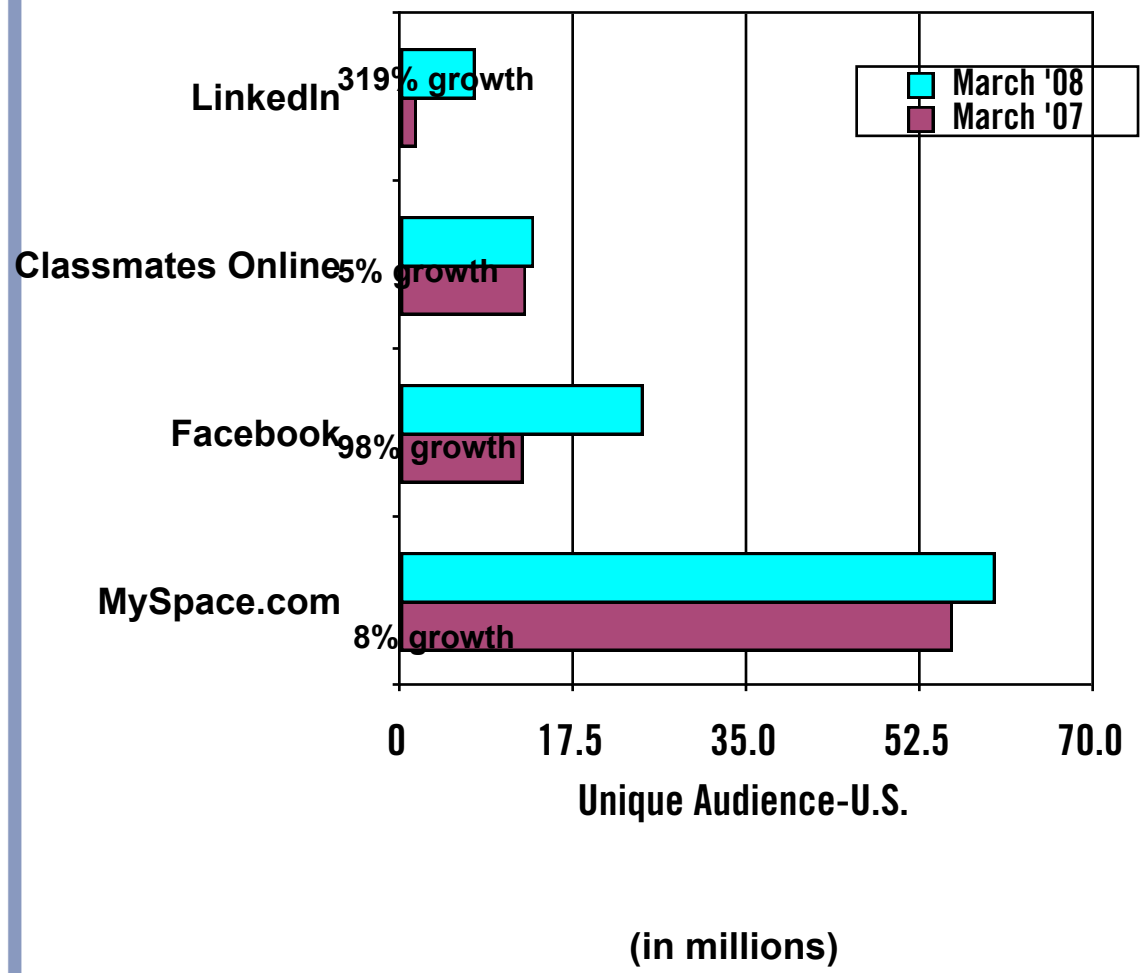

II. Trends – Social Networking

Growth in the four leading social networking sites*

*Source: Nielsen Online, March 2008

**Source: Pew Internet & American Life Project, January 2008