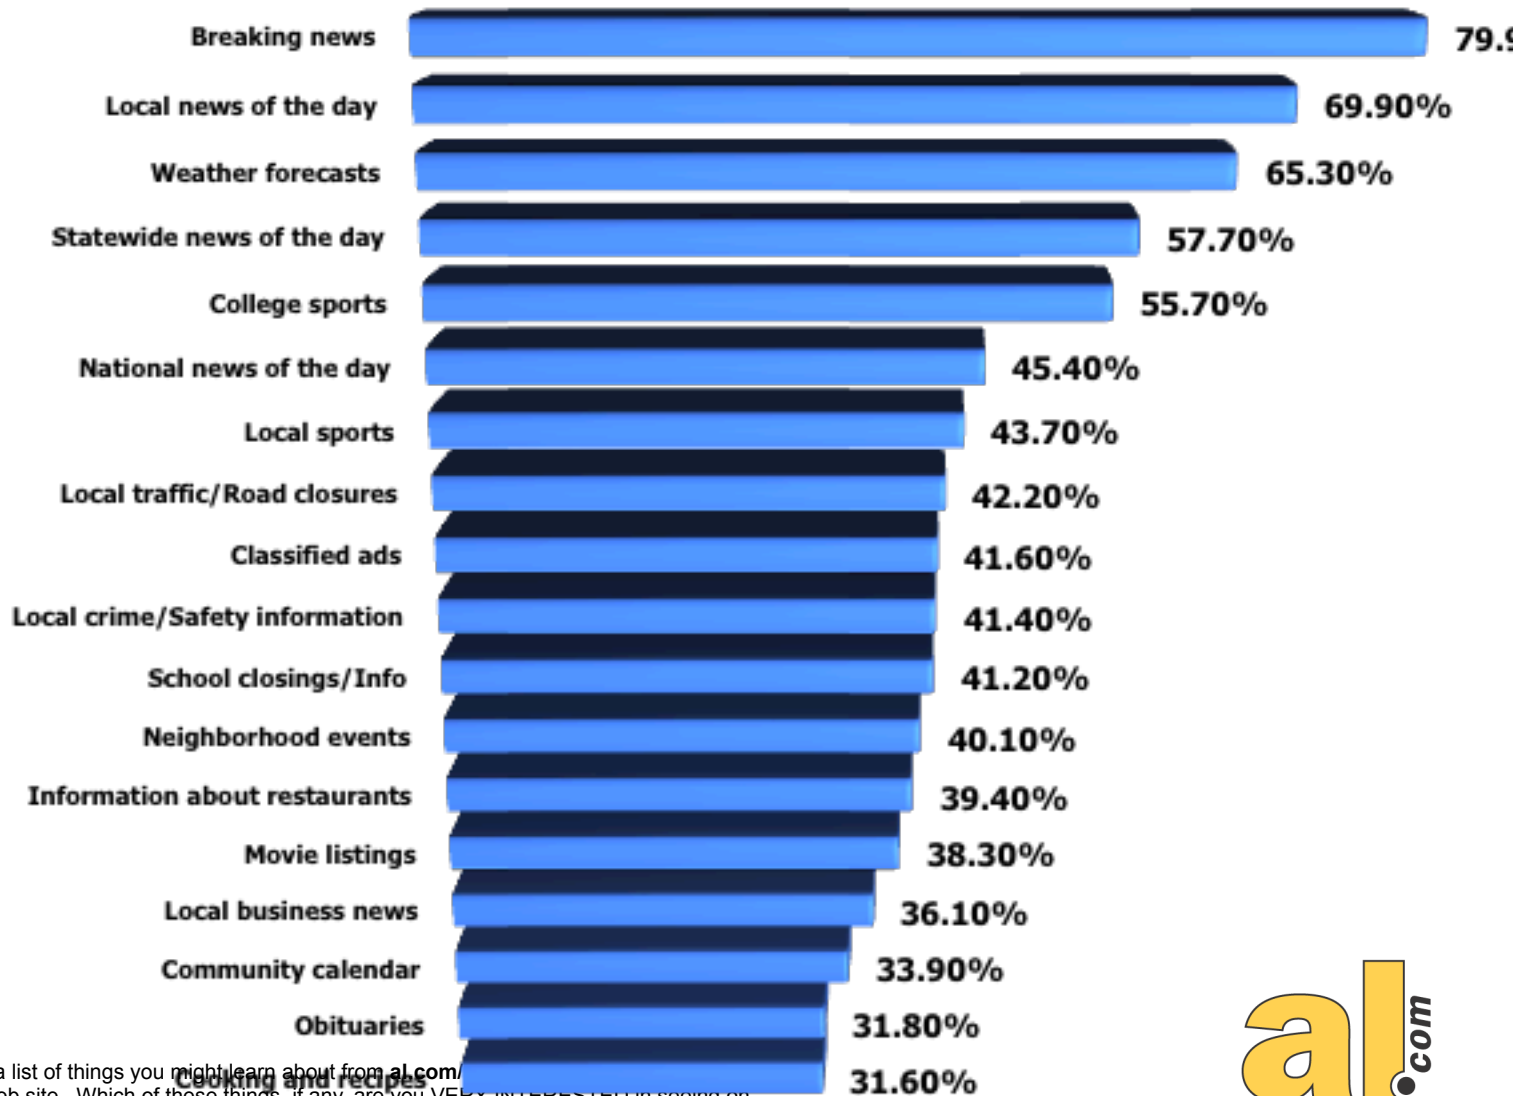

I. Background - al.com

Interest Drivers of al.com Visitors

Question: Here is a list of things you might learn about from al.com and information Web site. Which of these things, if any, are you VERY INTERESTED in seeing on al.com/Birmingham or another local news and information Web site? [CHECK ALL THAT APPLY.]