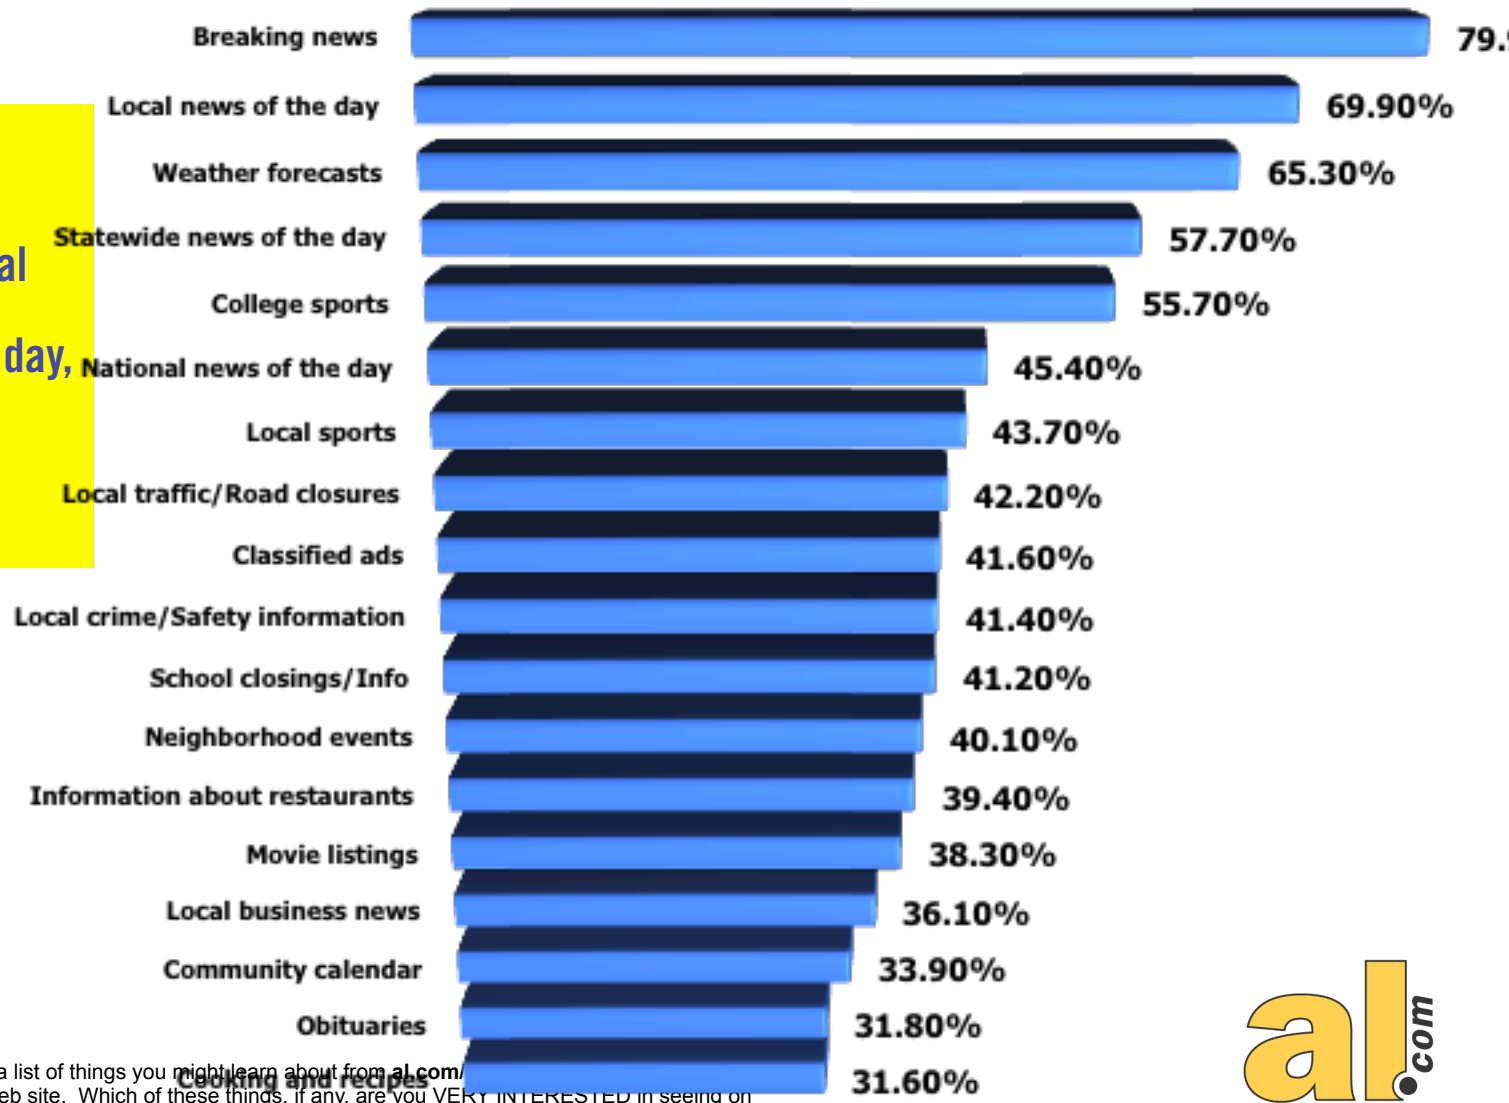

I. Background - al.com

Interest Drivers of al.com Visitors

Breaking news, local news, & weather drive use day after day, month after month

Question: Here is a list of things you might learn about from al.com and information Web site. Which of these things, if any, are you VERY INTERESTED in seeing on al.com/Birmingham or another local news and information Web site? [CHECK ALL THAT APPLY.]