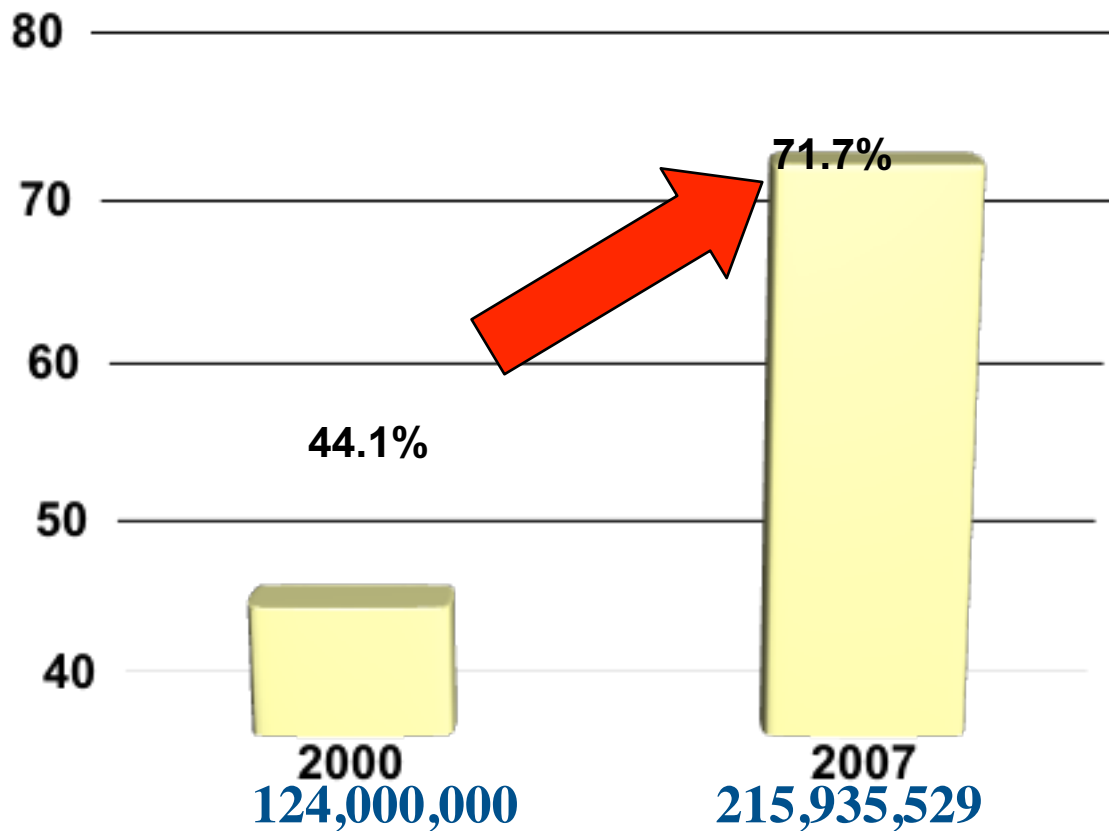

II. Trends – Internet Usage

Percentage of adult Americans who are Internet users*

*Source: Internet World Stats, Dec.2007

**Source: Internet World Stats, December 2007 and NCTA, Sept.2007