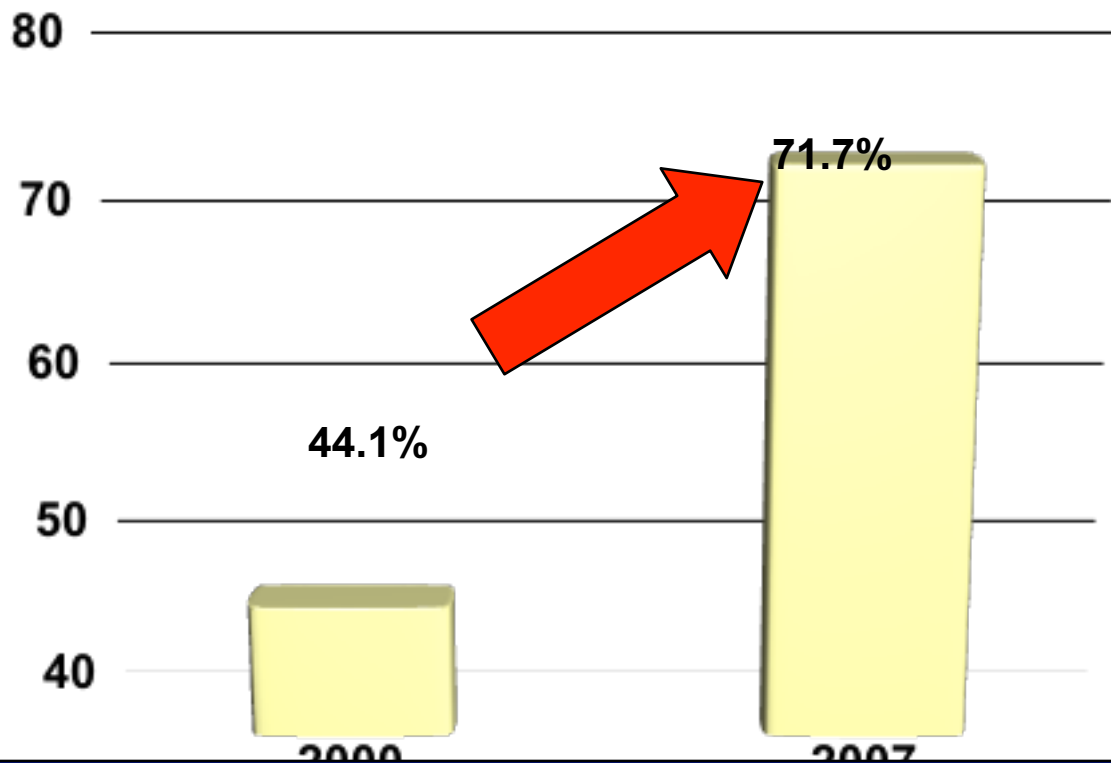

Percentage of adult Americans who are Internet users*

More Americans Have Internet Access (71.7%) Than Cable TV (58%)**

*Source: Internet World Stats, Dec.2007

**Source: Internet World Stats, December 2007 and NCTA, Sept.2007