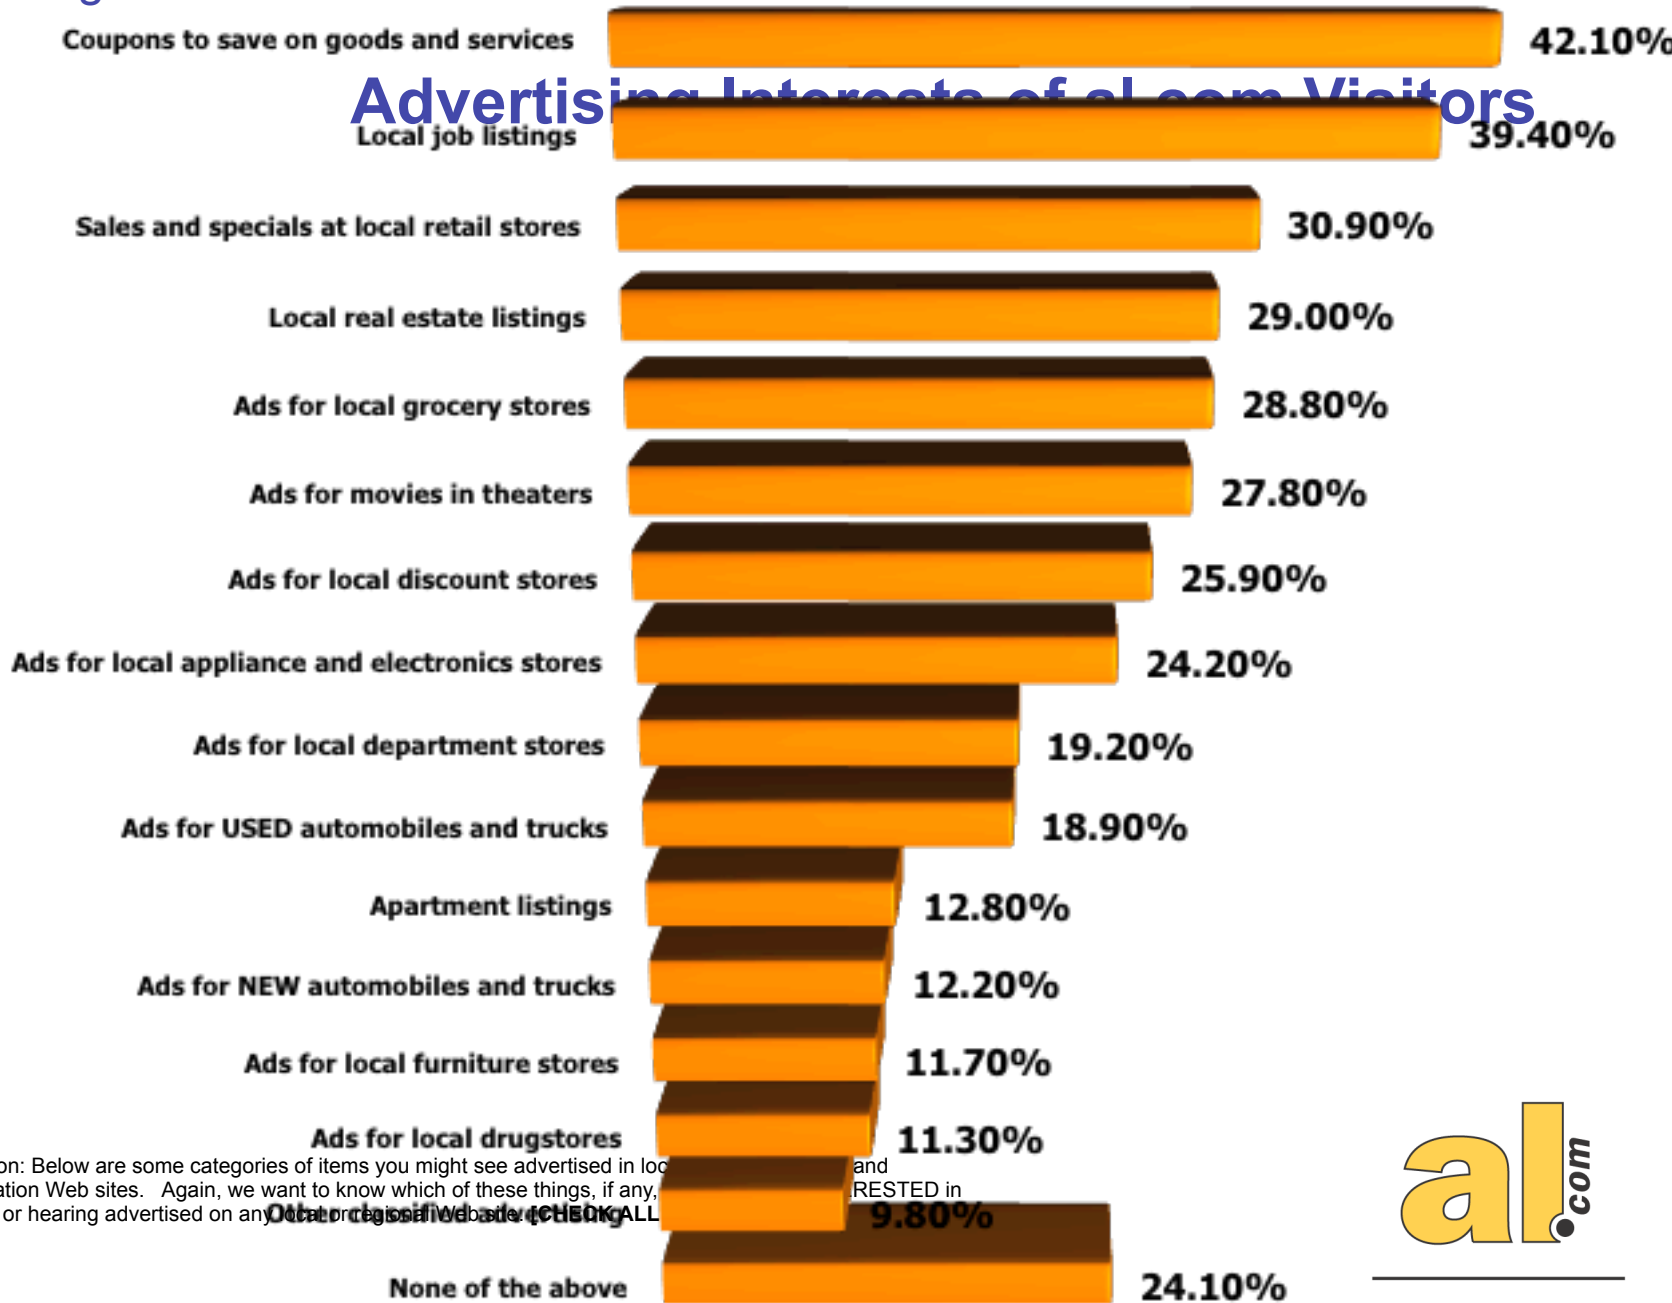

I. Background - al.com

Advertising Interests of al.com Visitors

Question: Below are some categories of items you might see advertised in local information Web sites. Again, we want to know which of these things, if any, you are most INTERESTED in seeing or hearing advertised on any of our regional Web sites. (CHECK ALL THAT APPLY)