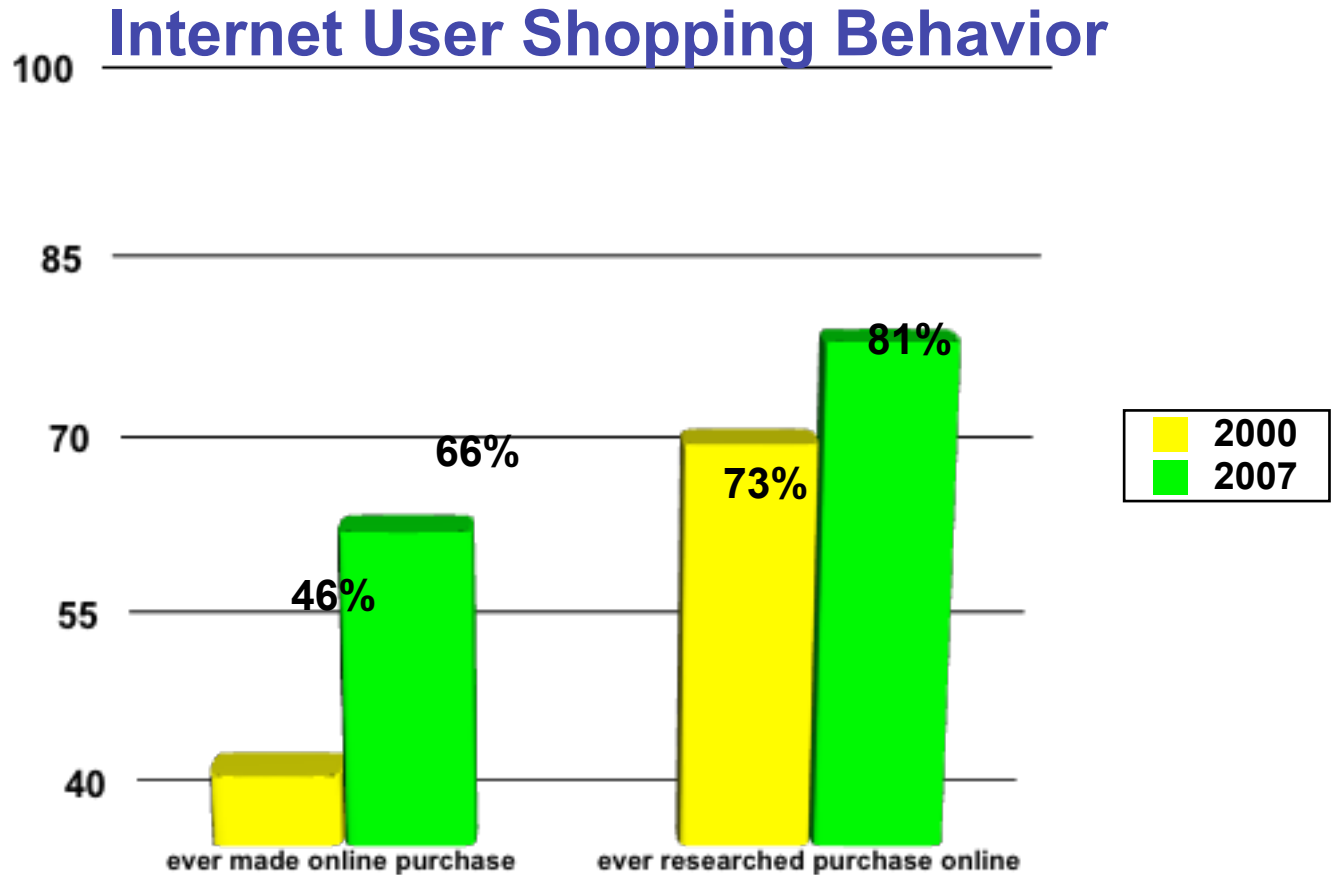

According to Nielsen Online reports, unique visitors to the mass merchandise category of online retailers grew by almost 5 million in Febr. 2008 vs Febr. 2007

III. Trends – Online Shopping

Source: Pew Internet & American Life Project Survey, September 2007