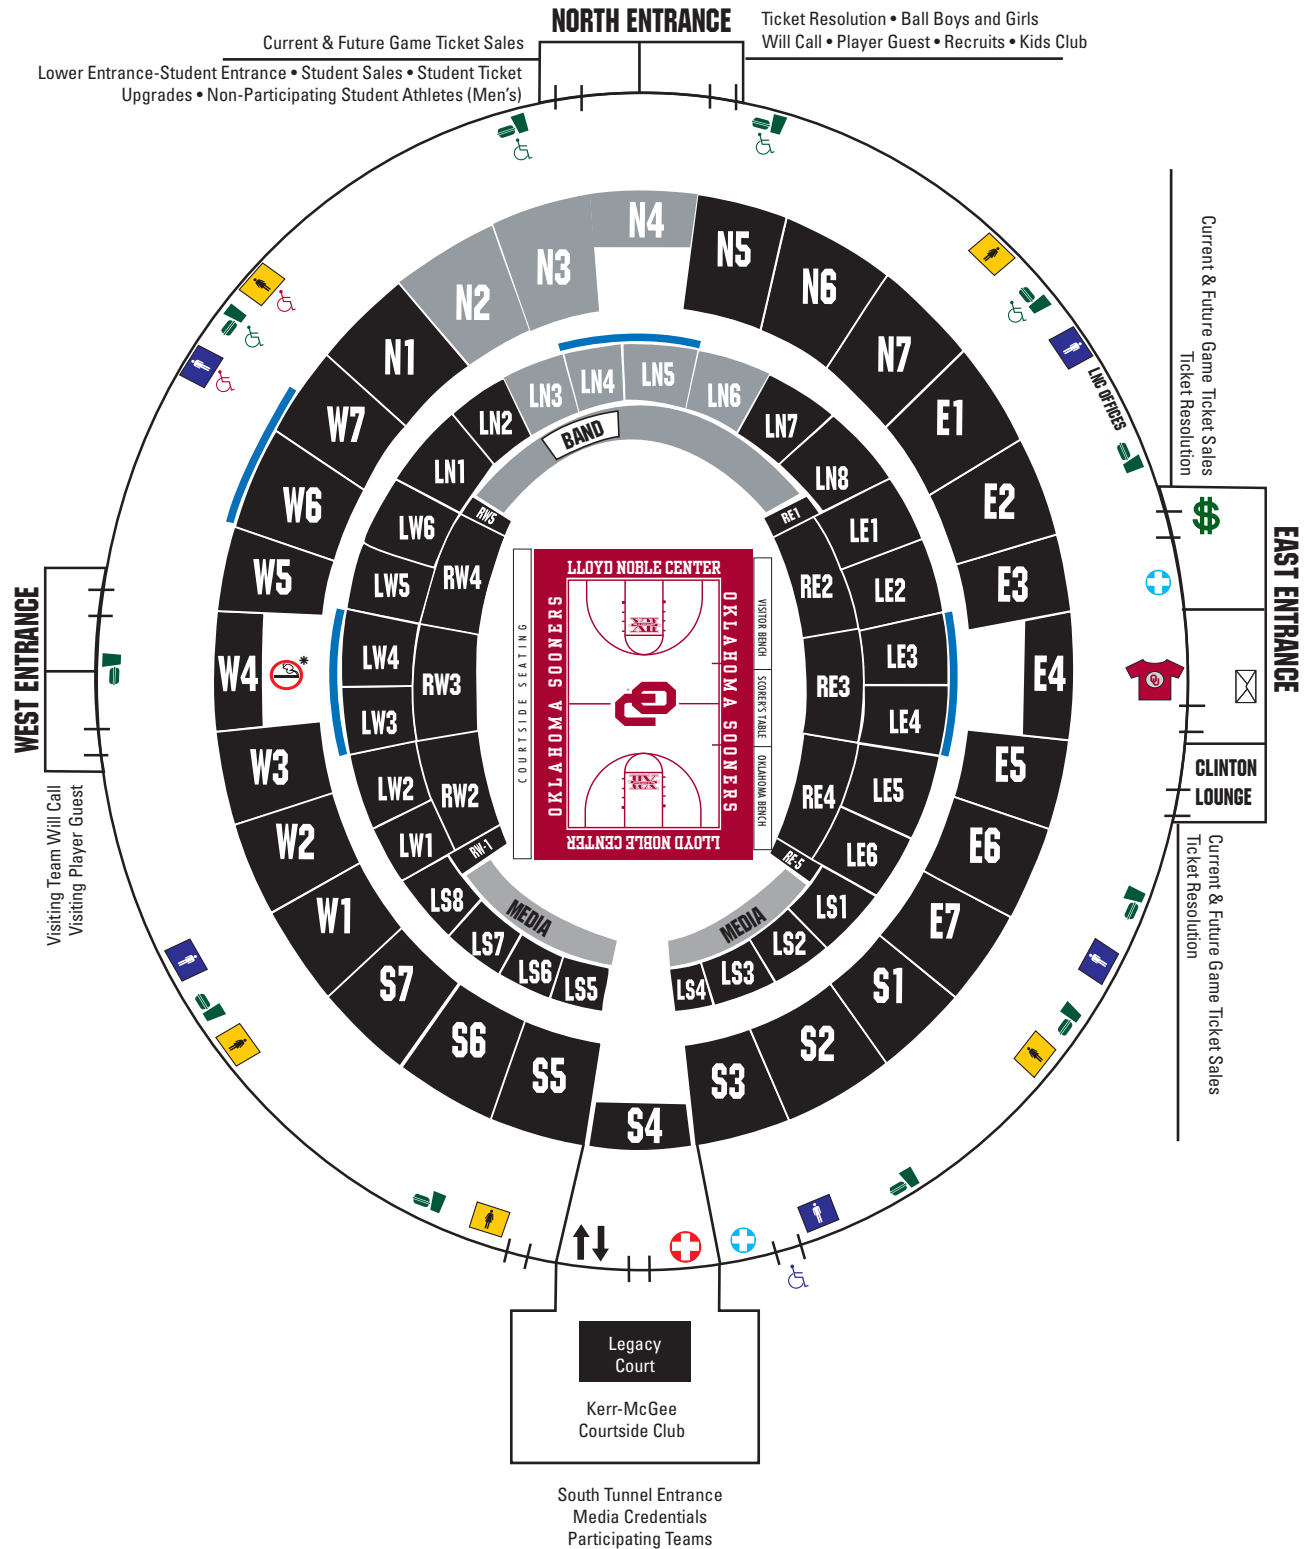

LLOYD NOBLE CENTER

	Men's/Women's Basketball Student Seating	Women's Restroom	Concessions	Souvenirs	AED Device
	Handicap Seating	Men's Restroom	Handicap Accessible Concessions	Tickets	Elevator
	Handicap Entrance	Handicap Accessible Restroom	ATM Machine	First Aid	

* Smoking is only allowed outside the doors of the west mid-level entrance located behind sections LW3 and LW4