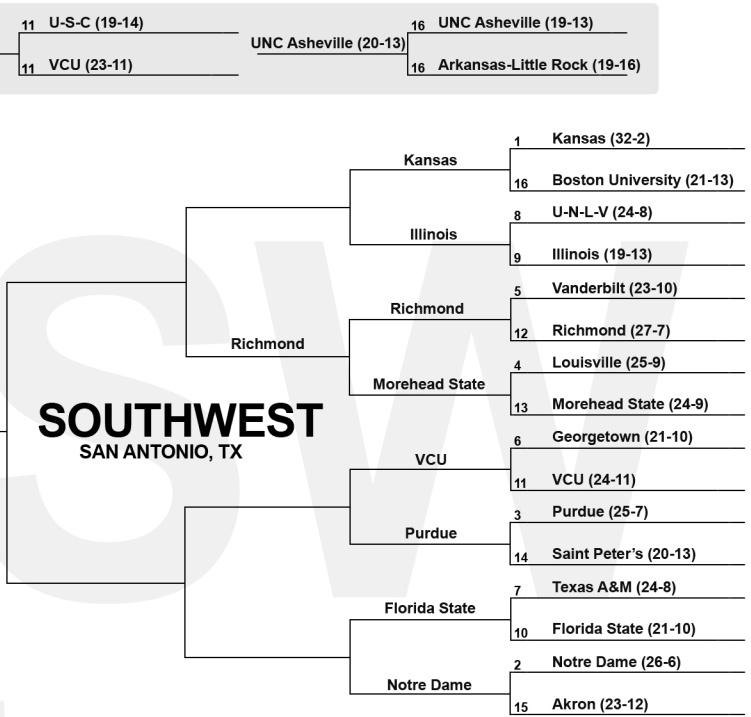

# 2011 Division-I Men's College Basketball Tournament Bracket

SECOND ROUND MARCH 17-18	THIRD ROUND MARCH 19-20	SWEET 16 MARCH 24-25	ELITE EIGHT MARCH 26-27	FINAL FOUR APRIL 2	NATIONAL CHAMPIONSHIP APRIL 4	FINAL FOUR APRIL 2	ELITE EIGHT MARCH 26-27	SWEET 16 MARCH 24-25	THIRD ROUND MARCH 19-20	SECOND ROUND MARCH 17-18
-----------------------------	----------------------------	-------------------------	----------------------------	-----------------------	----------------------------------	-----------------------	----------------------------	-------------------------	----------------------------	-----------------------------

**FIRST FOUR**  
FIRST ROUND - MARCH 15-16  
DAYTON, OHIO

16 Texas-San Antonio (19-13)	12 U-A-B (22-8)	11 U-S-C (19-14)	16 UNC Asheville (19-13)
16 Alabama State (17-17)	12 Clemson (21-11)	11 VCU (23-11)	16 Arkansas-Little Rock (19-16)

TX-San Antonio (20-13) vs Clemson (22-11)  
VCU (24-11) vs UNC Asheville (20-13)

**NATIONAL CHAMPIONSHIP**  
APRIL 4 - HOUSTON, TX

SECOND ROUND MARCH 17-18	THIRD ROUND MARCH 19-20	SWEET 16 MARCH 24-25	ELITE EIGHT MARCH 26-27	FINAL FOUR APRIL 2	NATIONAL CHAMPIONSHIP APRIL 4	FINAL FOUR APRIL 2	ELITE EIGHT MARCH 26-27	SWEET 16 MARCH 24-25	THIRD ROUND MARCH 19-20	SECOND ROUND MARCH 17-18
-----------------------------	----------------------------	-------------------------	----------------------------	-----------------------	----------------------------------	-----------------------	----------------------------	-------------------------	----------------------------	-----------------------------