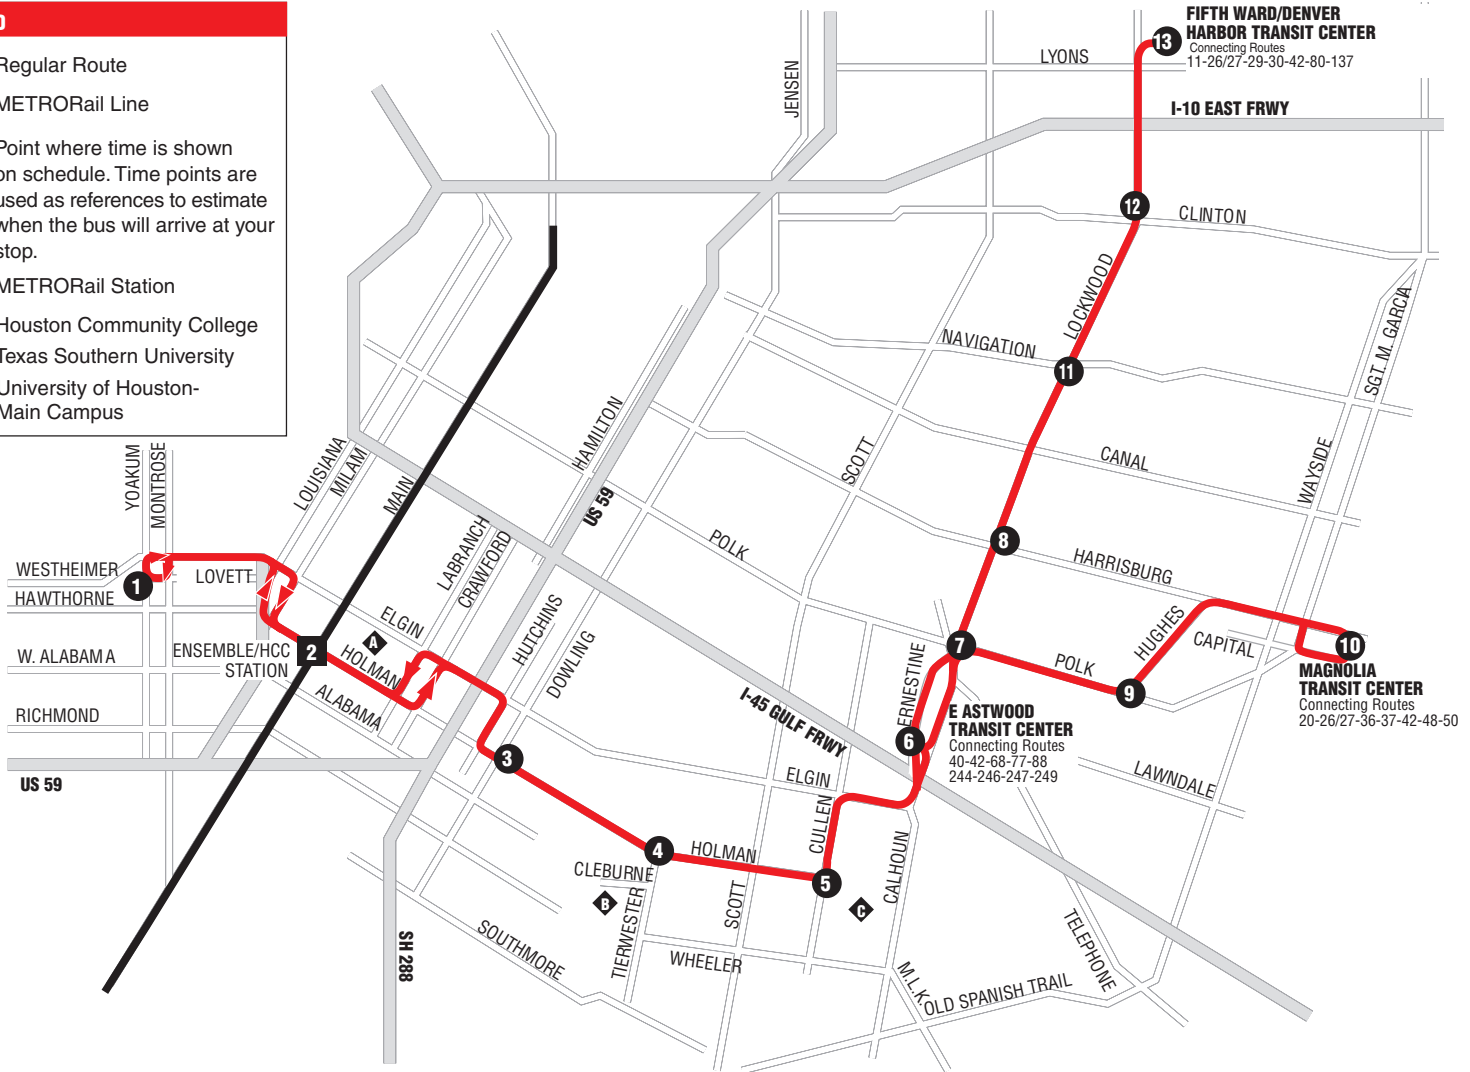

42 Holman Crosstown Sunday Eastbound / Domingo hacia el este

1 Lovett & Yeakum	2 Holman & Main	3 Holman & Dowling	4 Tierwester & Holman	5 Cullen & U of H	6 Eastwood Transit Center
8:17am	8:23am	8:29am	8:34am	8:40am	8:45am
8:49	8:55	9:01	9:06	9:12	9:17
9:21	9:27	9:33	9:38	9:44	9:49
9:53	9:59	10:05	10:10	10:16	10:21
10:25	10:31	10:37	10:42	10:48	10:53
10:57	11:03	11:09	11:14	11:20	11:25
11:29	11:35	11:41	11:46	11:52	11:57
12:01pm	12:07pm	12:13pm	12:18pm	12:24pm	12:29pm
12:33	12:39	12:45	12:50	12:56	1:01
1:05	1:11	1:17	1:22	1:28	1:33
1:37	1:43	1:49	1:54	2:00	2:05
2:09	2:15	2:21	2:26	2:32	2:37
2:41	2:47	2:53	2:58	3:04	3:09
3:13	3:19	3:25	3:30	3:36	3:41
3:45	3:51	3:57	4:02	4:08	4:13
4:17	4:23	4:29	4:34	4:40	4:45
4:49	4:55	5:01	5:06	5:12	5:17
5:21	5:27	5:33	5:38	5:44	5:49
5:53	5:59	6:05	6:10	6:16	6:21

42 Holman Crosstown Sunday Westbound / Domingo hacia el oeste

6 Eastwood Transit Center	5 Cullen & U of H	4 Tierwester & Holman	3 Holman & Dowling	2 Holman & Main	1 Lovett & Yeakum
8:20am	8:25am	8:31am	8:37am	8:43am	8:48am
8:52	8:57	9:03	9:09	9:15	9:20
9:24	9:29	9:35	9:41	9:47	9:52
9:56	10:01	10:07	10:13	10:19	10:24
10:28	10:33	10:39	10:45	10:51	10:56
11:00	11:05	11:11	11:17	11:23	11:28
11:32	11:37	11:43	11:49	11:55	12:00pm
12:04pm	12:09pm	12:15pm	12:21pm	12:27pm	12:3
12:36	12:41	12:47	12:53	12:59	1:04
1:08	1:13	1:19	1:25	1:31	1:36
1:40	1:45	1:51	1:57	2:03	2:08
2:12	2:17	2:23	2:29	2:35	2:40
2:44	2:49	2:55	3:01	3:07	3:12
3:16	3:21	3:27	3:33	3:39	3:44
3:48	3:53	3:59	4:05	4:11	4:16
4:20	4:25	4:31	4:37	4:43	4:48
4:52	4:57	5:03	5:09	5:15	5:20
5:24	5:29	5:35	5:41	5:47	5:52

LEGEND

- Regular Route
- METRORail Line
- 1** Point where time is shown on schedule. Time points are used as references to estimate when the bus will arrive at your stop.
- 2** METRORail Station
- A** Houston Community College
- B** Texas Southern University
- C** University of Houston-Main Campus