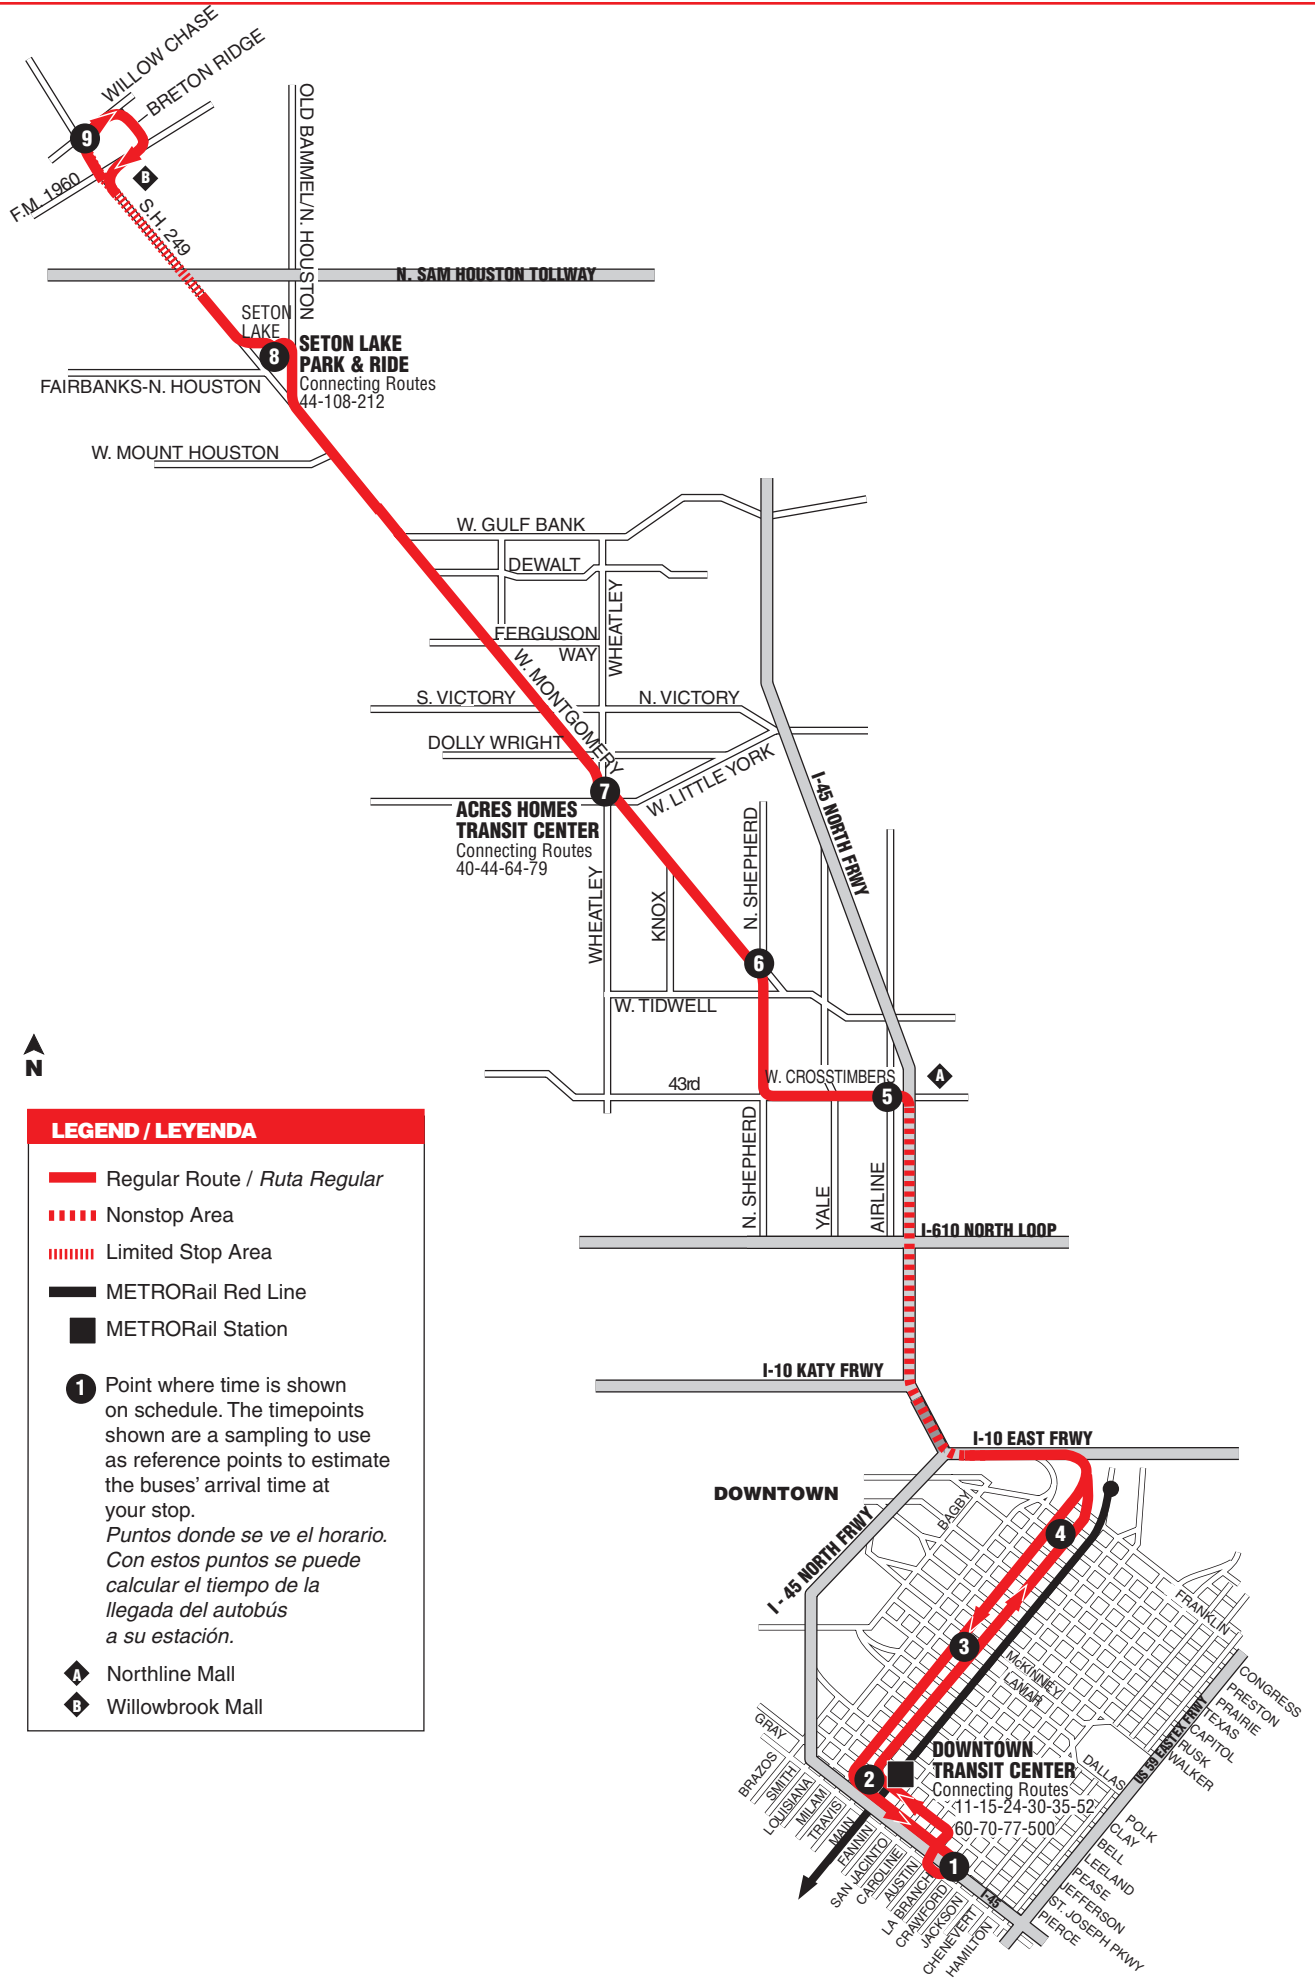

LEGEND / LEYENDA

- Regular Route / Ruta Regular
- - - - Nonstop Area
- | | | | Limited Stop Area
- ▬ METRORail Red Line
- METRORail Station
- **1** Point where time is shown on schedule. The timepoints shown are a sampling to use as reference points to estimate the buses' arrival time at your stop.
  Puntos donde se ve el horario. Con estos puntos se puede calcular el tiempo de la llegada del autobús a su estación.
- **A** Northline Mall
- **B** Willowbrook Mall