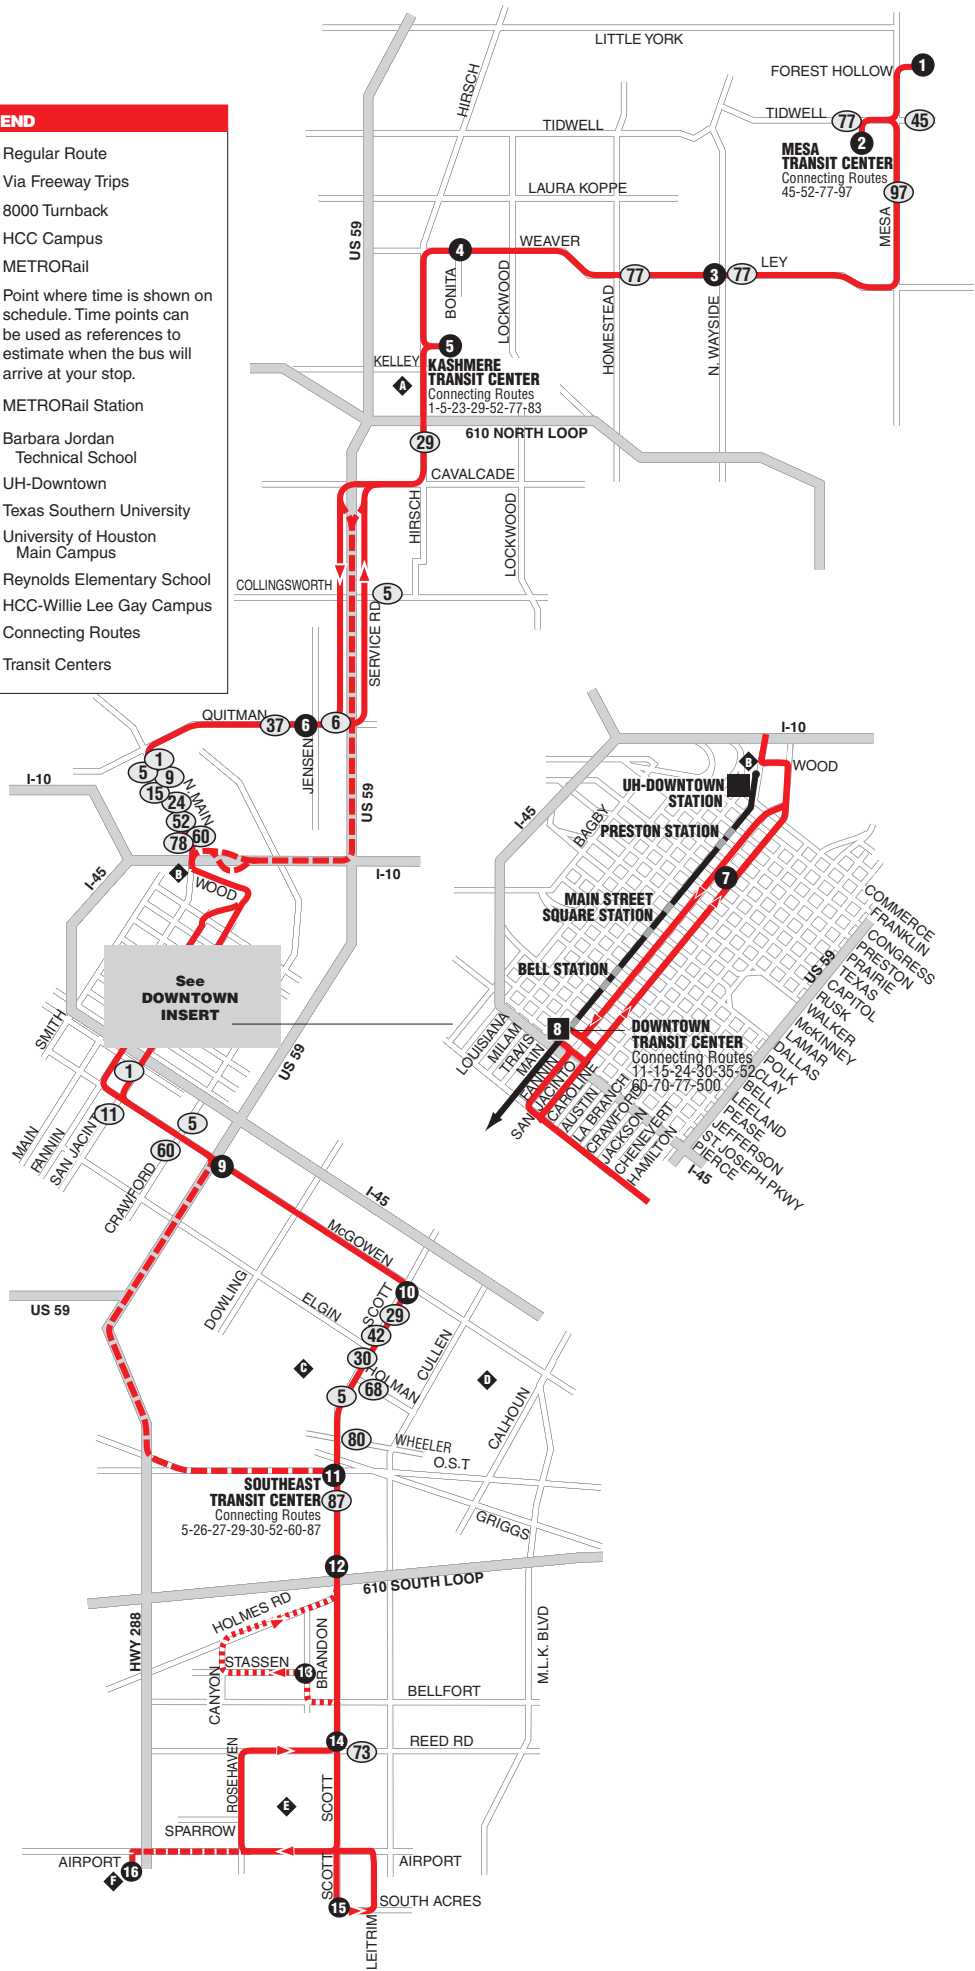

LEGEND

- Regular Route
- - - Via Freeway Trips
- ⋯ 8000 Turnback
- - - HCC Campus
- METRORail
- **1** Point where time is shown on schedule. Time points can be used as references to estimate when the bus will arrive at your stop.
- **8** METRORail Station
- **4** Barbara Jordan Technical School
- **6** UH-Downtown
- **7** Texas Southern University
- **9** University of Houston Main Campus
- **10** Reynolds Elementary School
- **11** HCC-Willie Lee Gay Campus
- **5** Connecting Routes
- **●** Transit Centers

See DOWNTOWN INSERT