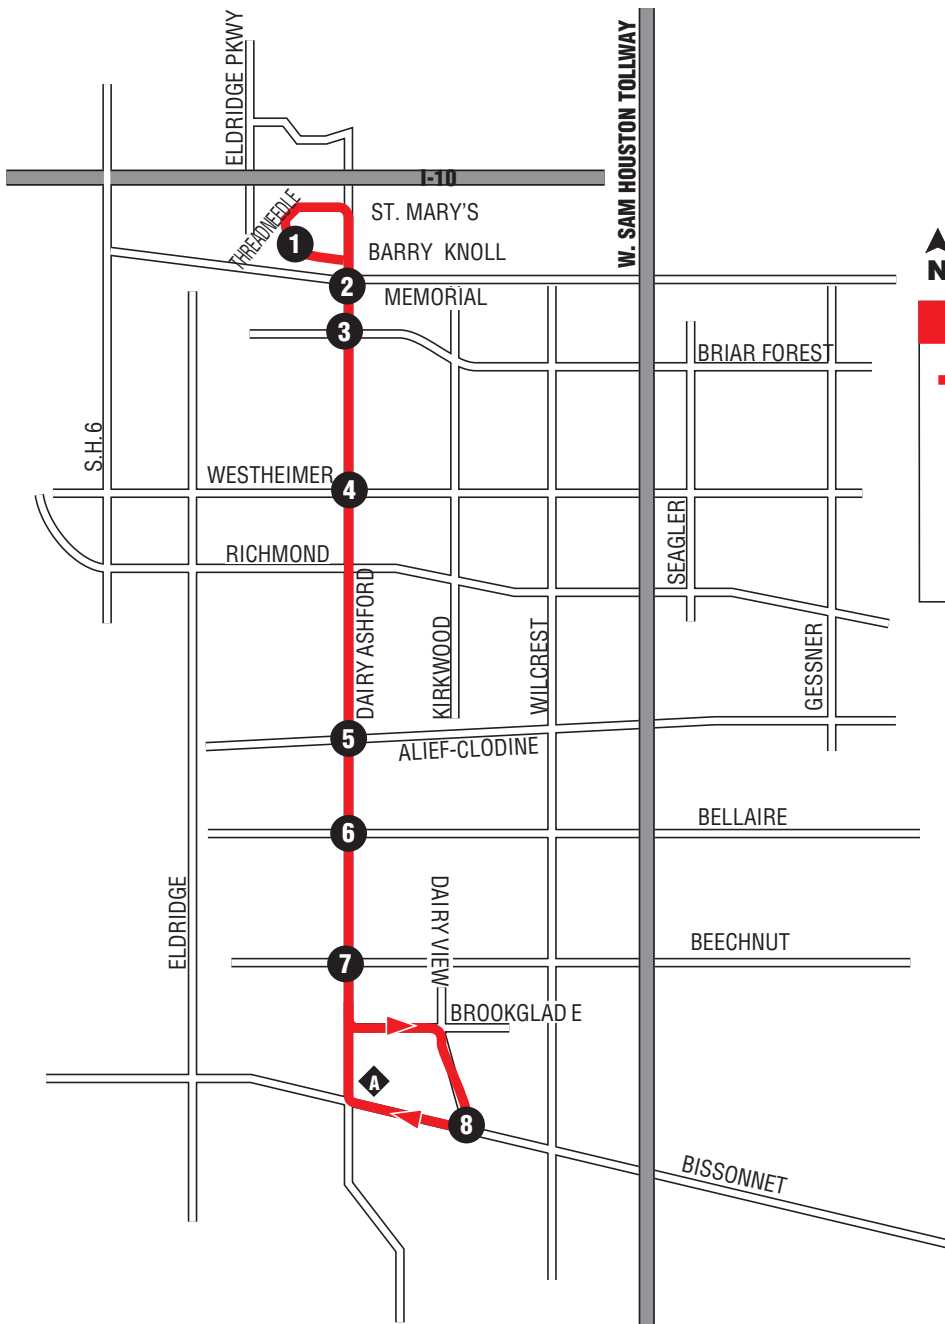

LEGEND

- Regular Route
- 1 Point where time is shown on schedule. Time points can be used as references to estimate when the bus will arrive at your stop.
- 4 Texas Workforce Commission