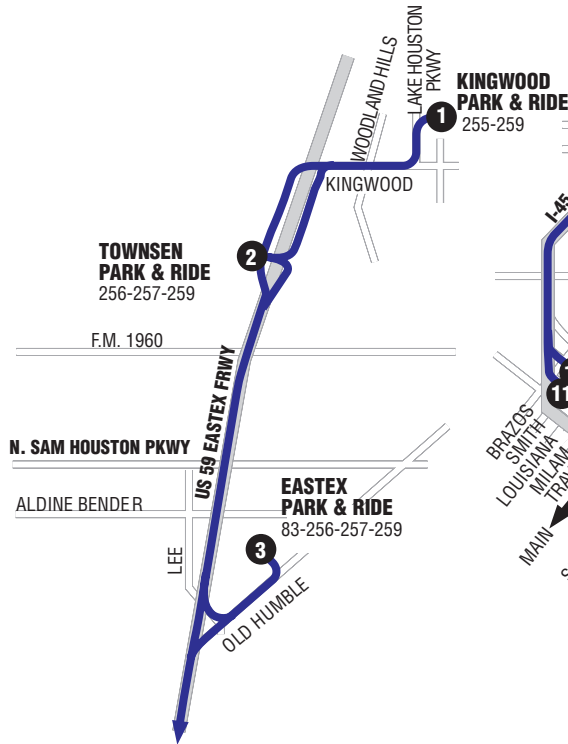

255-256-257-259 Eastex Corridor Route Map / Mapa de la Ruta

Park & Ride Lot Zone/Eastex Corridor Routing

Downtown Area/Eastex Corridor Routing