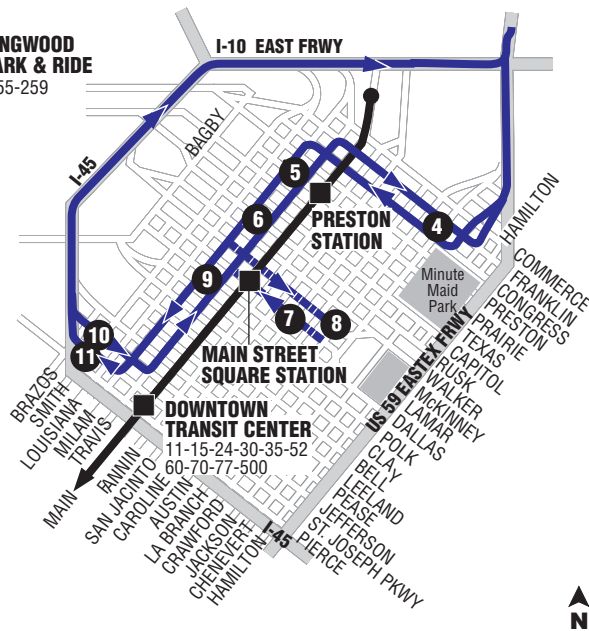

	Kingwood Park & Ride ①	Townsen Park & Ride ②	Eastex Park & Ride ③	Jefferson & Louisiana ⑩
Midday				
	9:00*	9:20	9:30	9:54
	9:40*	10:00	10:10	10:34
	10:20*	10:40	10:50	11:14
	11:00*	11:20	11:30	11:54
	11:40*	12:00	12:10	12:34
	12:20*	12:40	12:50	1:14
	1:00*	1:20	1:30	1:54
	1:40*	2:00	2:10	2:34
	2:20*	2:40	2:50	3:14
	3:00*	3:20	3:30	3:54
	3:40*	4:00	4:10	4:34
Late Evening				
	7:12			7:54
	8:02			8:44
	9:07			9:49

259 Kingwood/Eastex/Townsen
Weekday Outbound / *Día de Semana Hacia las Afueras de la Ciudad*

Jefferson & Louisiana ⑩	Travis & Dallas ⑨	Travis & Preston ⑤	Franklin & LaBranch ④	Eastex Park & Ride ③	Townsen Park & Ride ②	Kingwood Park & Ride ①
Midday						
9:17	9:21	9:24	9:28	9:51	9:59	10:19
9:54	9:58	10:01	10:05	10:28	10:36	10:56
10:34	10:38	10:41	10:45	11:08	11:16	11:36
11:14	11:18	11:21	11:25	11:48	11:56	12:16
11:54	11:58	12:01	12:05	12:28	12:36	12:56
12:34	12:38	12:41	12:45	1:08	1:16	1:36
1:14	1:18	1:21	1:25	1:48	1:56	2:16
1:54	1:58	2:01	2:05	2:28	2:36	2:56
2:34	2:38	2:41	2:45	3:08	3:16	3:36
Late Evening						
8:05*	8:09	8:13	8:17	8:40	8:48	9:03
9:05*	9:09	9:13	9:17	9:40	9:48	10:03
10:05*	10:09	10:13	10:17	10:40	10:48	11:03

255-256-257-259 Eastex Corridor Route Map / Mapa de la Ruta

Park & Ride Lot Zone/Eastex Corridor Routing

Downtown Area/Eastex Corridor Routing

Travel Time Tiempo del Viaje
 Kingwood Park & Ride Lot to/from Downtown = approximately 60 minutes
 Townsen Park & Ride Lot to/from Downtown = approximately 45 minutes
 Eastex Park & Ride Lot to/from Downtown = approximately 35 minutes

Kingwood Park & Ride Lot ida/vuelta desde el centro = aproximadamente 60 minutos
Townsen Park & Ride Lot ida/vuelta desde el centro = aproximadamente 45 minutos
Eastex Park & Ride Lot ida/vuelta desde el centro = aproximadamente 35 minutos