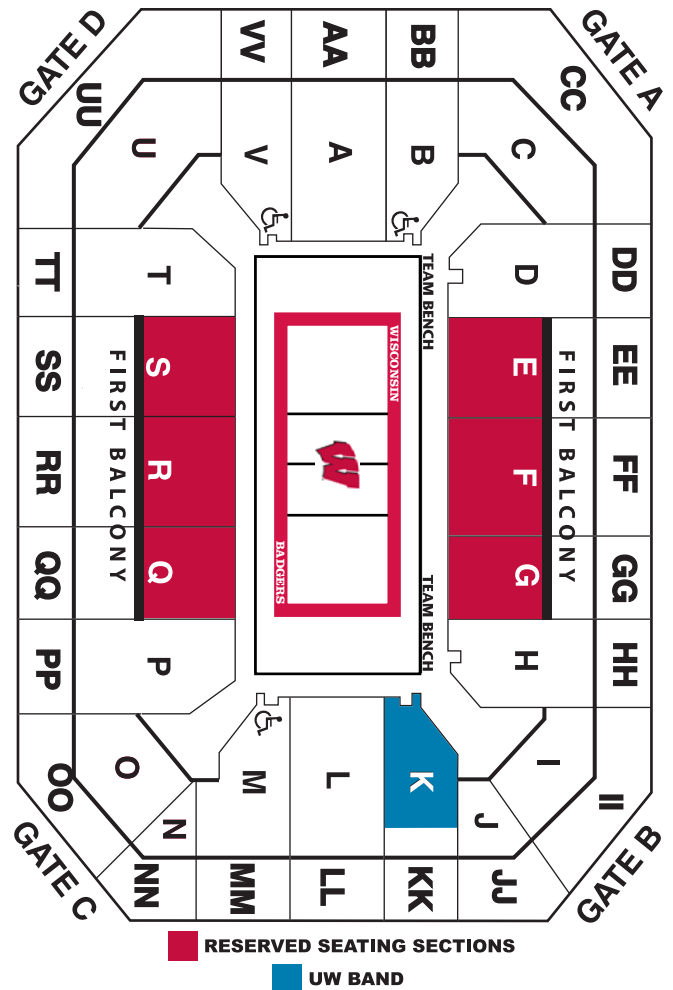

DID YOU KNOW?

- The Field House is listed in the National Register of Historic Places.
- Construction on the Field House began in 1929 with the dedication on Dec. 18, 1930. Original capacity was 8,000 as the “Barn” was built without the upper balcony. The balcony was added in 1939, raising the seating capacity to 12,000.
- The facility had a dirt floor for many years and an eighth-of-a-mile cinder track ringed the perimeter of the building.
- The Field House was the home of the UW boxing team from 1933-60, when boxing was an NCAA sport. An all-sport record crowd of 15,200 watched the Wisconsin vs. Washington State boxing match in 1949.
- Muhammad Ali suffered one of his few losses as an amateur boxer during the 1959 Pan American Games trials.
- Notable speakers in the Field House include then-presidential candidate John F. Kennedy in 1960, Archbishop Desmond Tutu, Reverend Jesse Jackson, Bob Hope and the Dalai Lama.
- Other events held in the Field House include basketball, wrestling, concerts, carnivals and Native American pow wows.