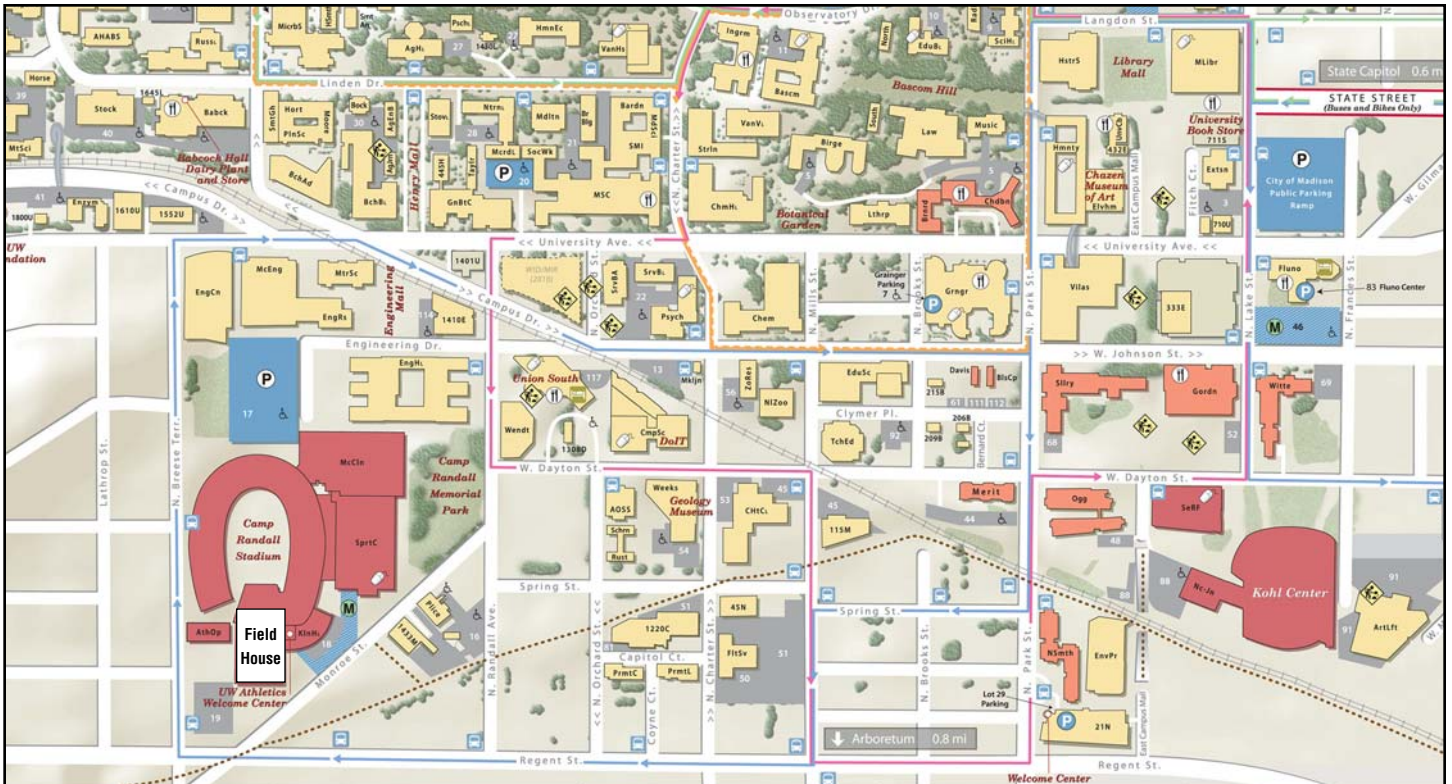

DID YOU KNOW?

- The Field House is listed in the National Register of Historic Places.
- Construction on the Field House began in 1929 with the dedication on Dec. 18, 1930. Original capacity was 8,000 as the “Barn” was built without the upper balcony. The balcony was added in 1939, raising the seating capacity to 12,000.
- The facility had a dirt floor for many years and an eighth-of-a-mile cinder track ringed the perimeter of the building.
- The Field House was the home of the UW boxing team from 1933-60, when boxing was an NCAA sport. An all-sport record crowd of 15,200 watched the Wisconsin vs. Washington State boxing match in 1949.
- Muhammad Ali suffered one of his few losses as an amateur boxer during the 1959 Pan American Games trials.
- Notable speakers in the Field House include then-presidential candidate John F. Kennedy in 1960, Archbishop Desmond Tutu, Reverend Jesse Jackson, Bob Hope and the Dalai Lama.
- Other events held in the Field House include basketball, wrestling, concerts, carnivals and Native American pow wows.