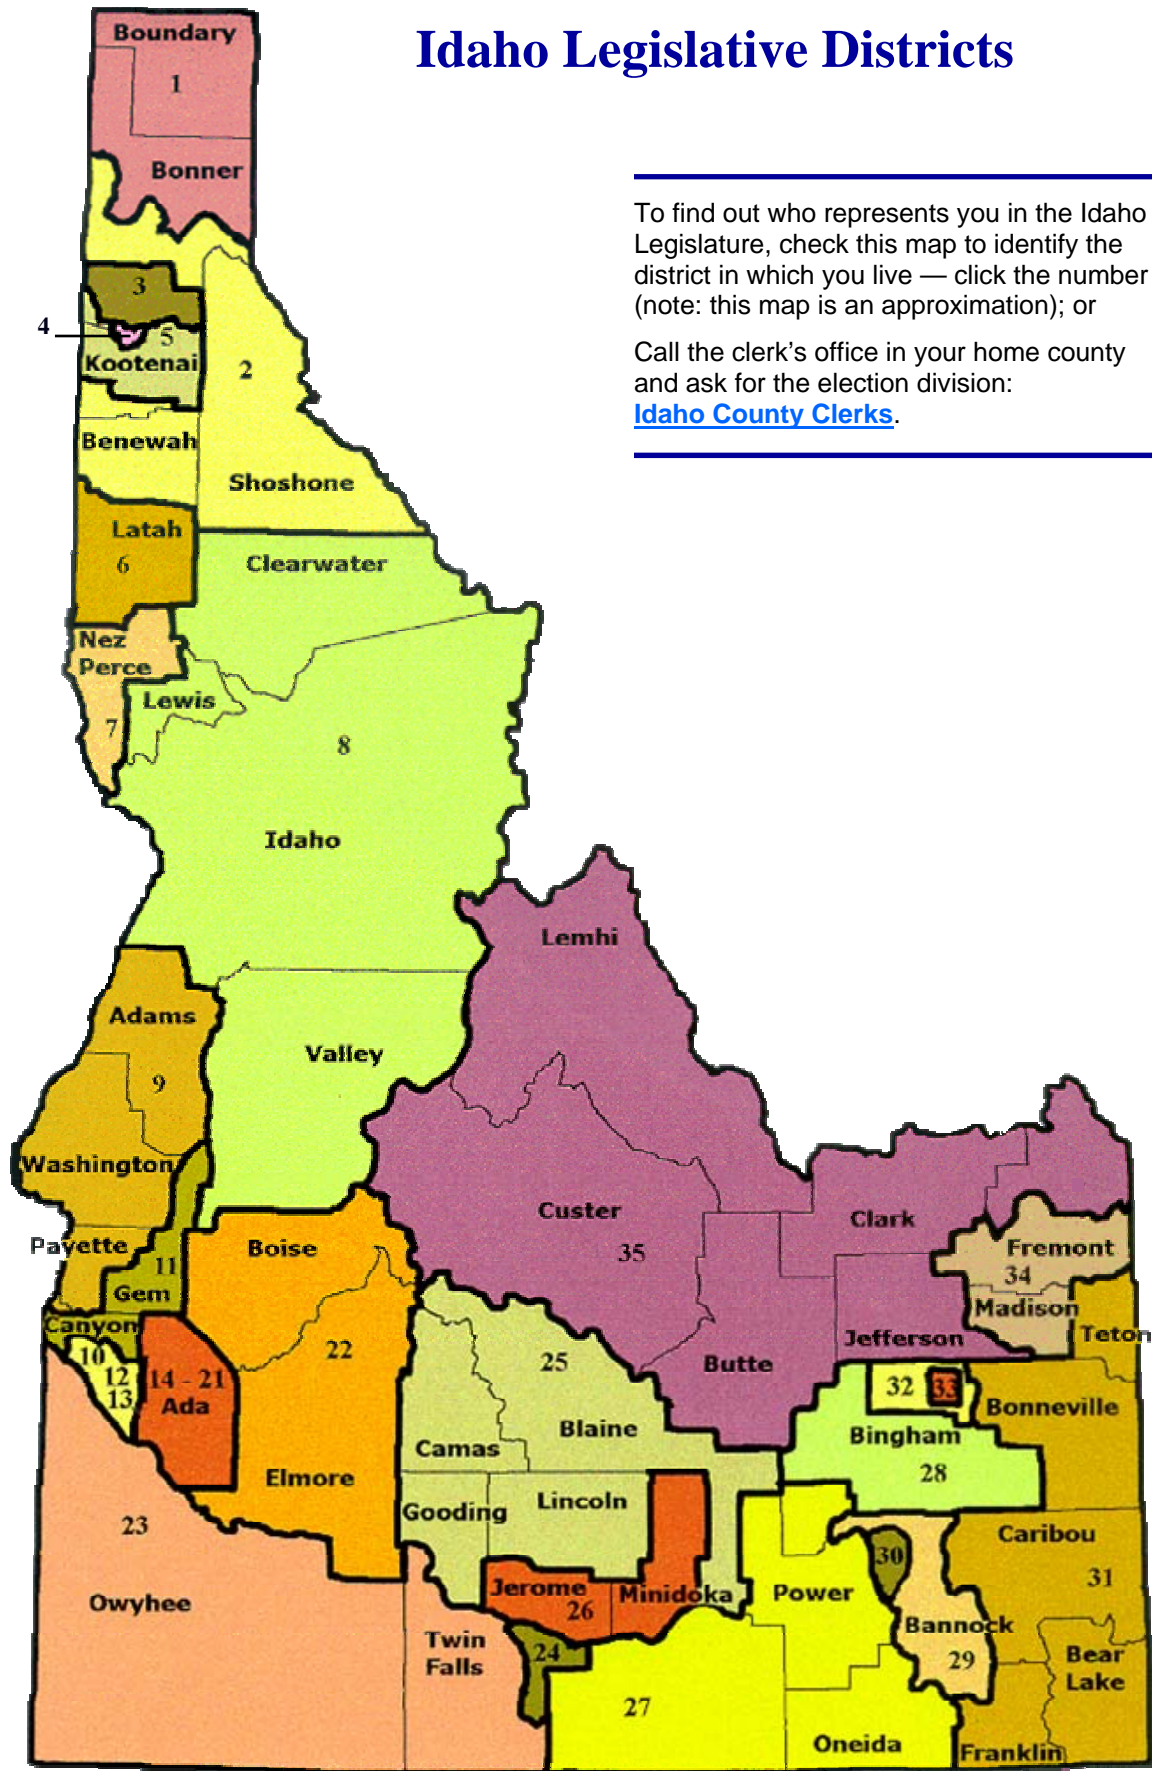

# Idaho Legislative Districts

To find out who represents you in the Idaho Legislature, check this map to identify the district in which you live — click the number (note: this map is an approximation); or

Call the clerk's office in your home county and ask for the election division:  
[Idaho County Clerks.](#)

# Canyon County

All in 1st Congressional District

- 1st Congressional District
- 2nd Congressional District
- District Boundaries

# Ada County

For more information in Canyon County 454-7562  
in Ada County 287-6860