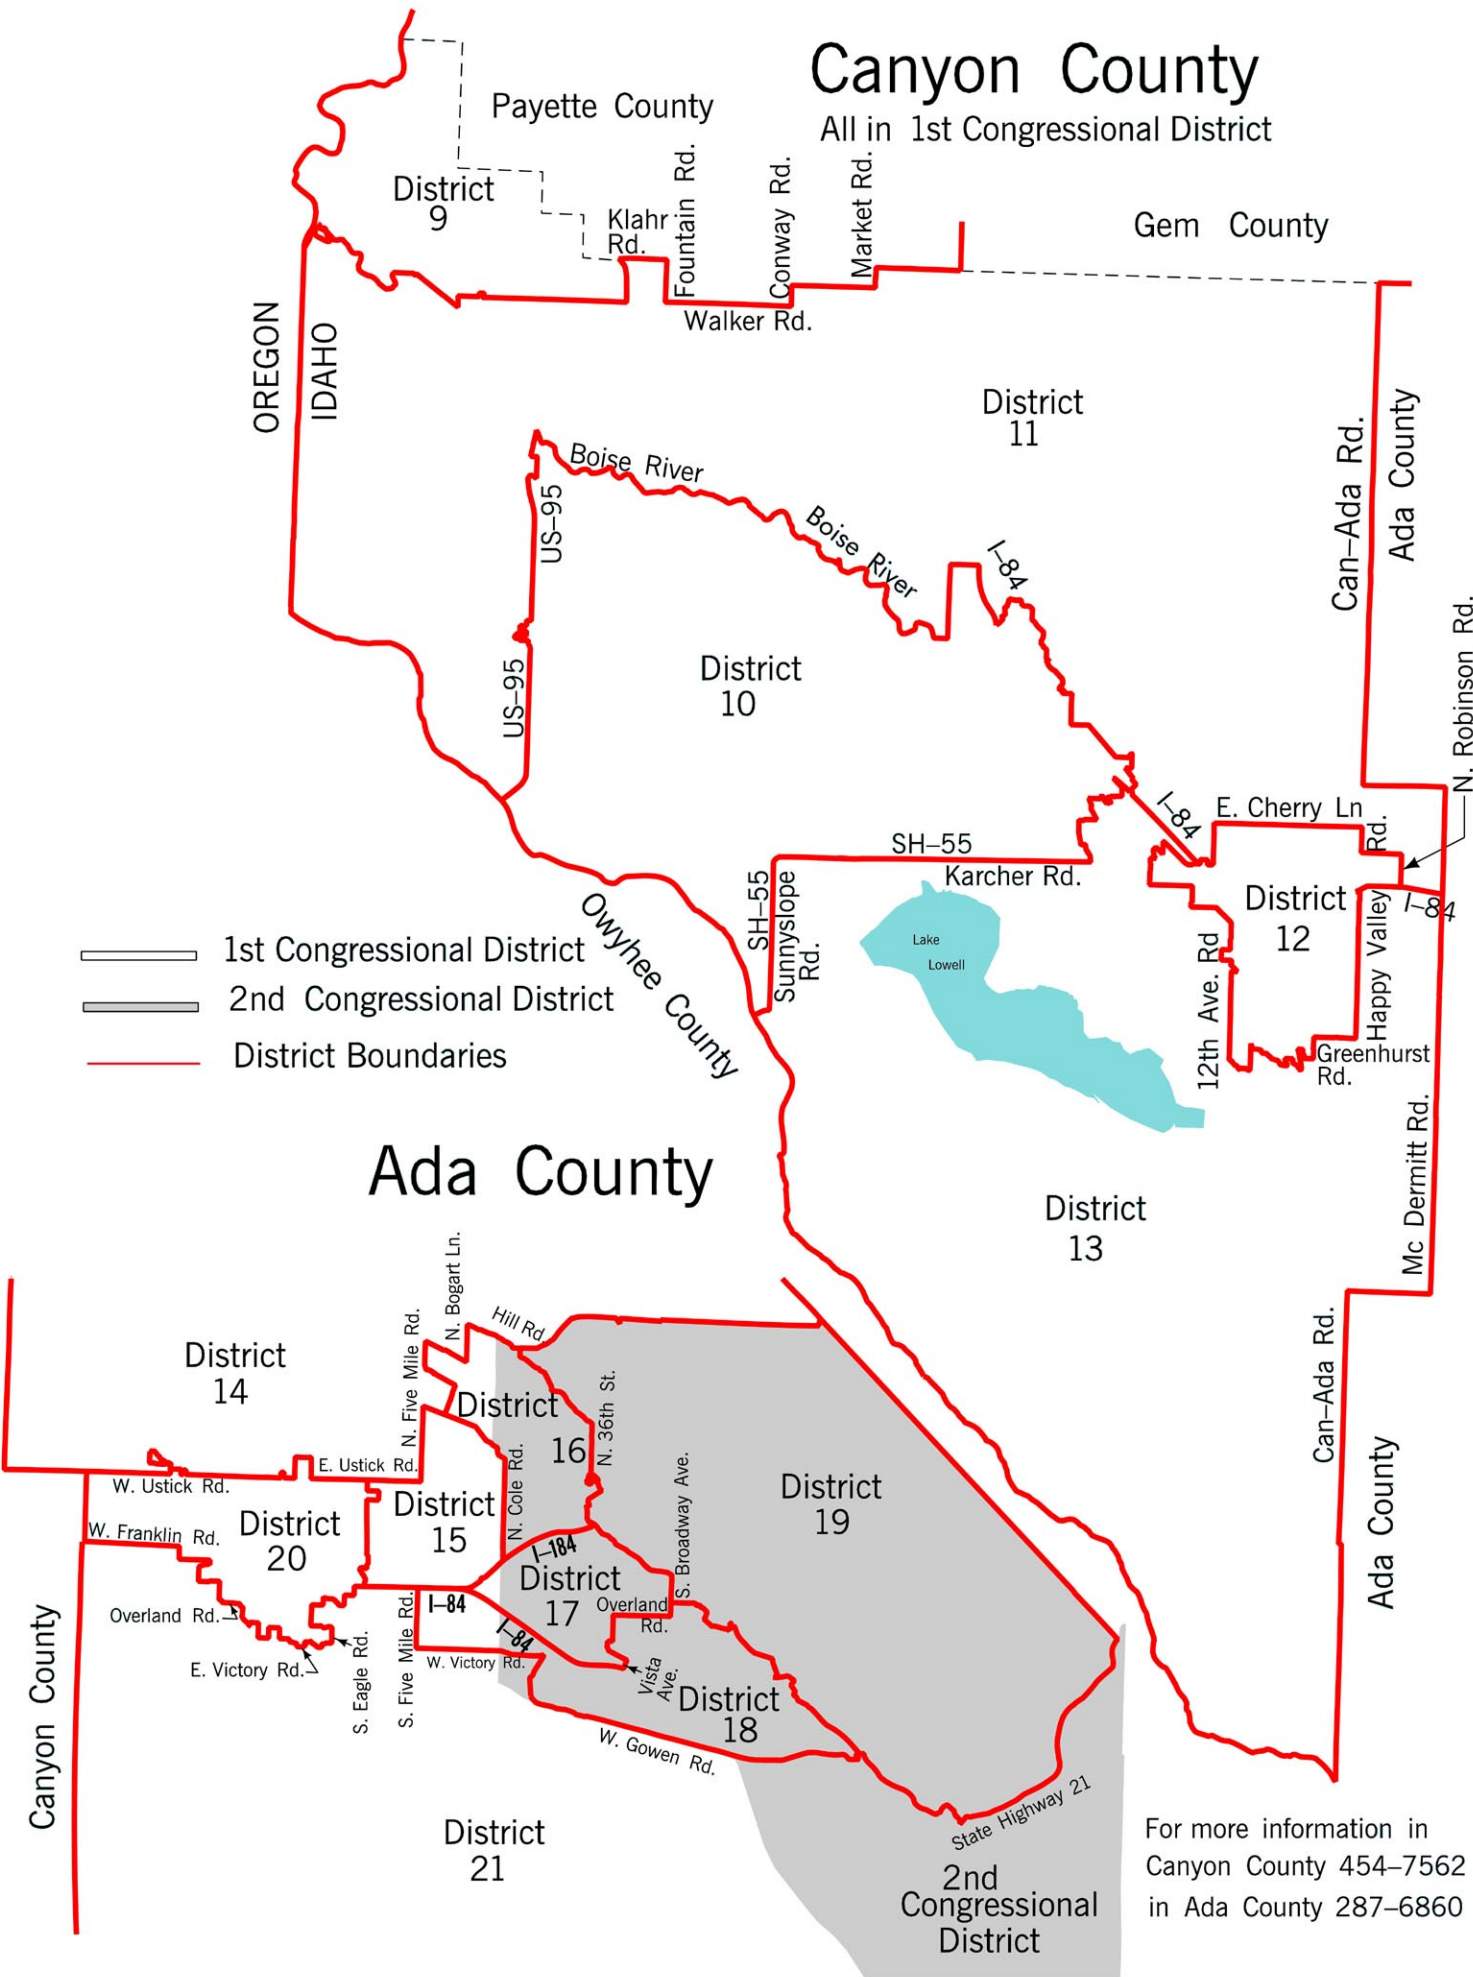

# Idaho Legislative Districts

To find out who represents you in the Idaho Legislature, check this map to identify the district in which you live — click the number (note: this map is an approximation); or

Call the clerk's office in your home county and ask for the election division:  
[Idaho County Clerks.](#)

# Canyon County

All in 1st Congressional District

- 1st Congressional District
- 2nd Congressional District
- District Boundaries

# Ada County

For more information in Canyon County 454-7562  
in Ada County 287-6860