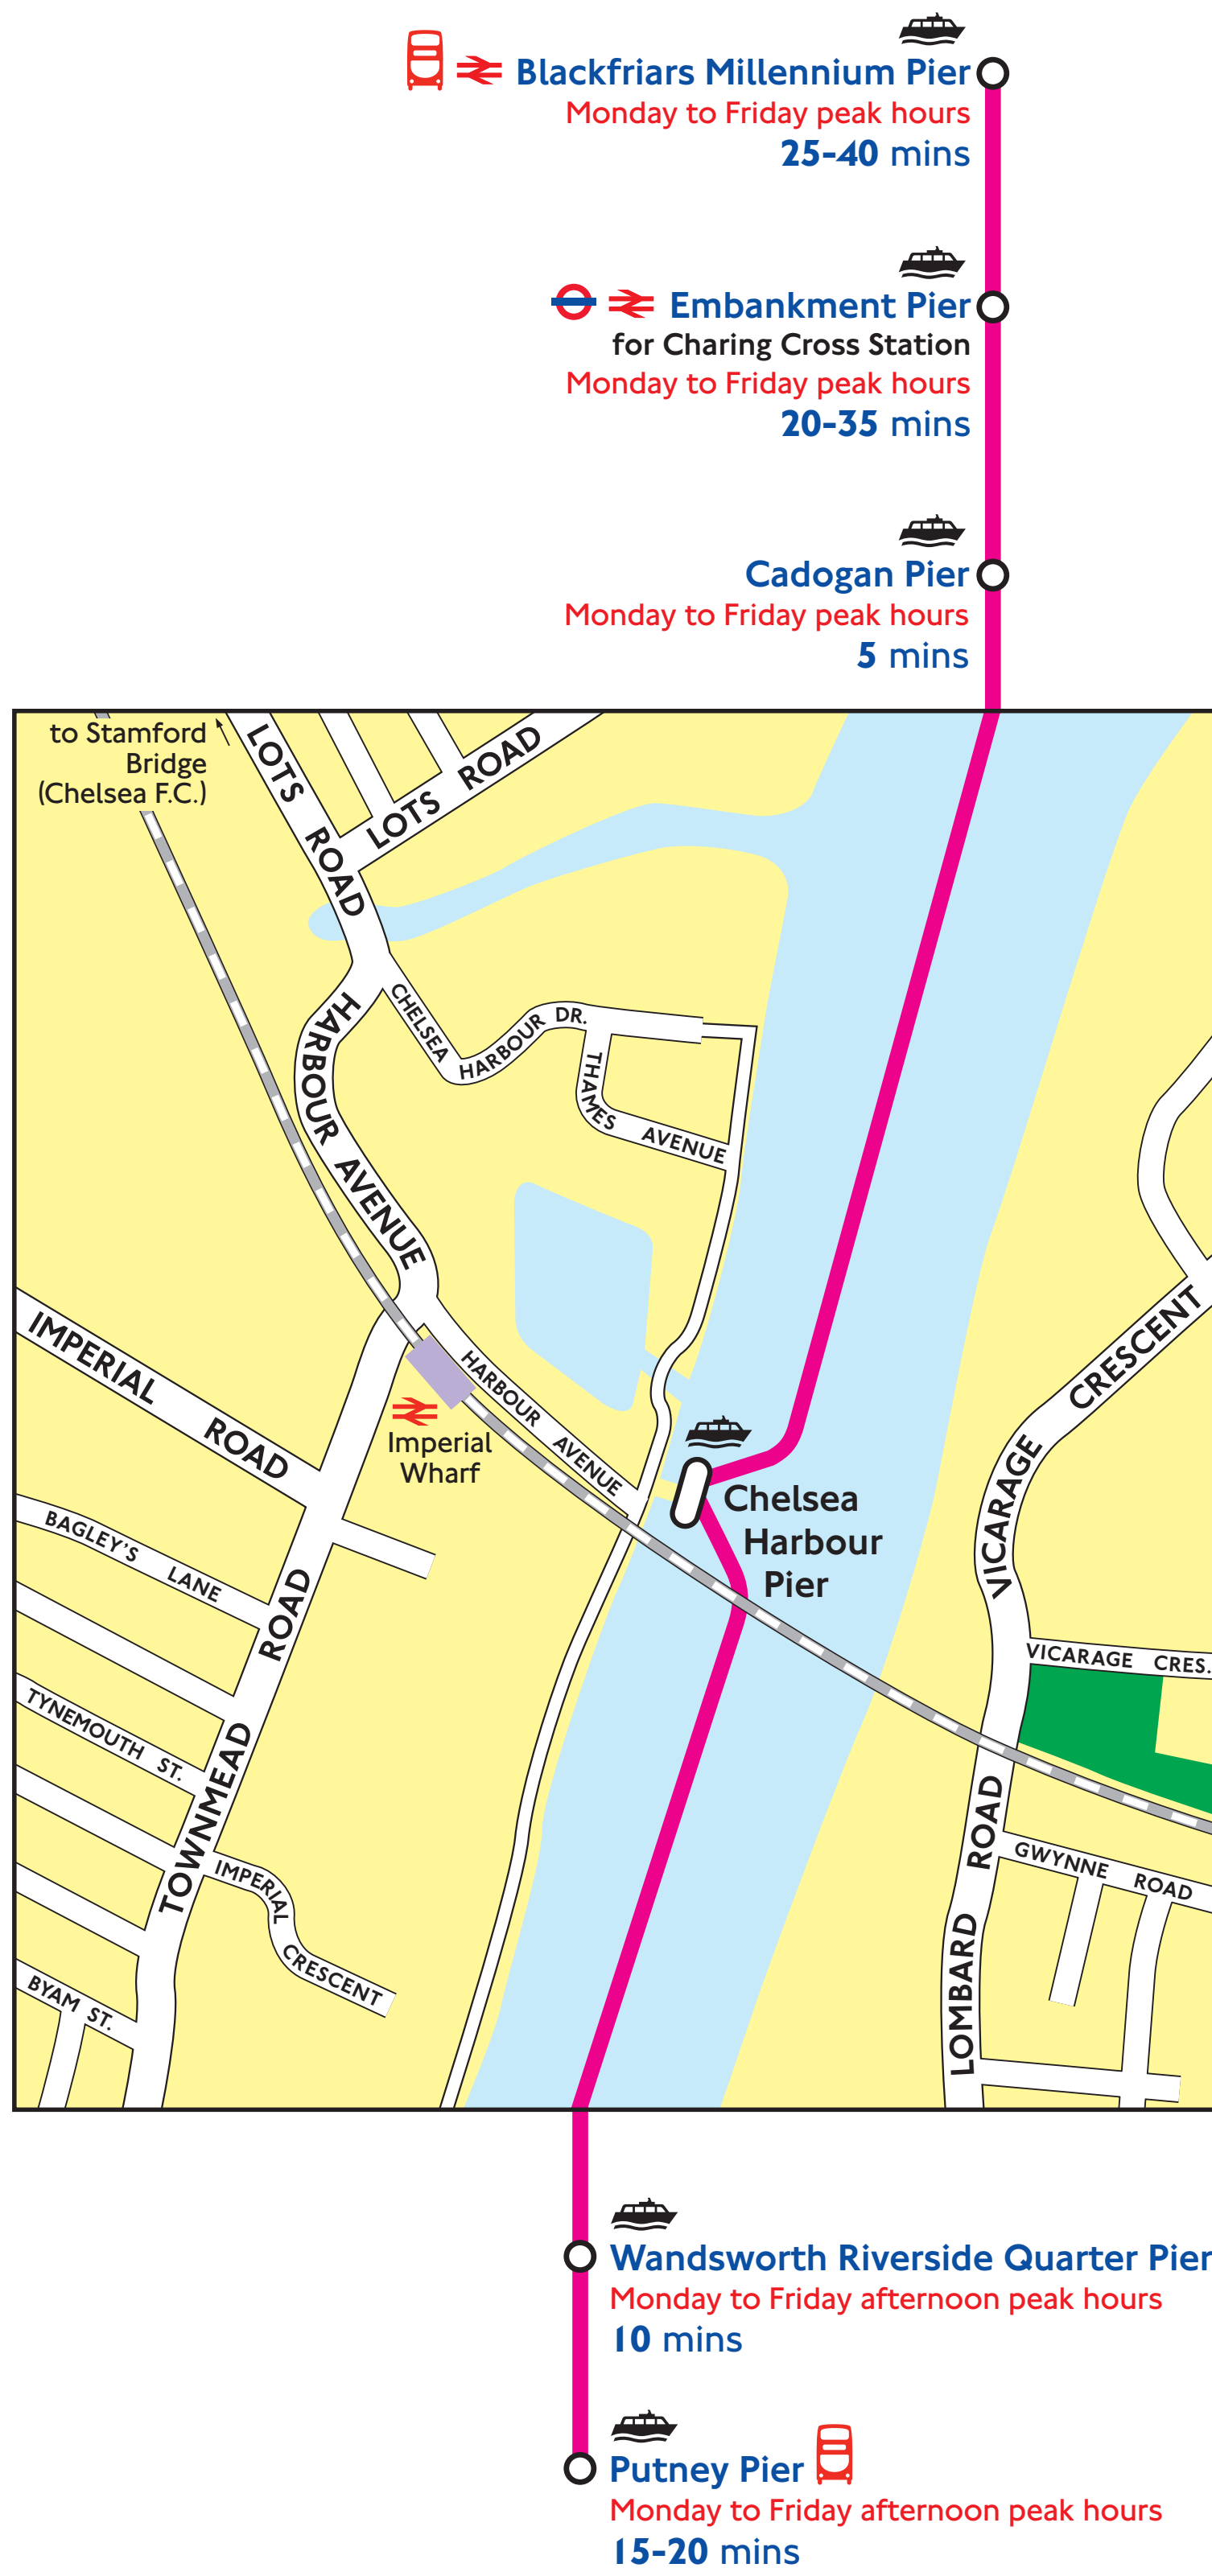

Boats from Chelsea Harbour Pier

Places of interest to visit by boat from Chelsea Harbour Pier

| Place of interest | Nearest pier |
|----------------------|-----------------------------|
| C | |
| City of London | Blackfriars Millennium Pier |
| Cleopatra's Needle | Embankment Pier |
| Covent Garden | Embankment Pier |
| S | |
| St. Paul's Cathedral | Blackfriars Millennium Pier |
| T | |
| Trafalgar Square | Embankment Pier |

Key to boat services

from Chelsea Harbour Pier to:-

Cadogan, Embankment and Blackfriars or Wandsworth Riverside Quarter and Putney operated by Thames Executive Charters

x mins Average journey times in minutes from Chelsea Harbour Pier

Key to symbols

- Pier
- Underground interchange
- Bus interchange
- Rail interchange

Chelsea Harbour Pier is only served during Monday to Friday peak hours.