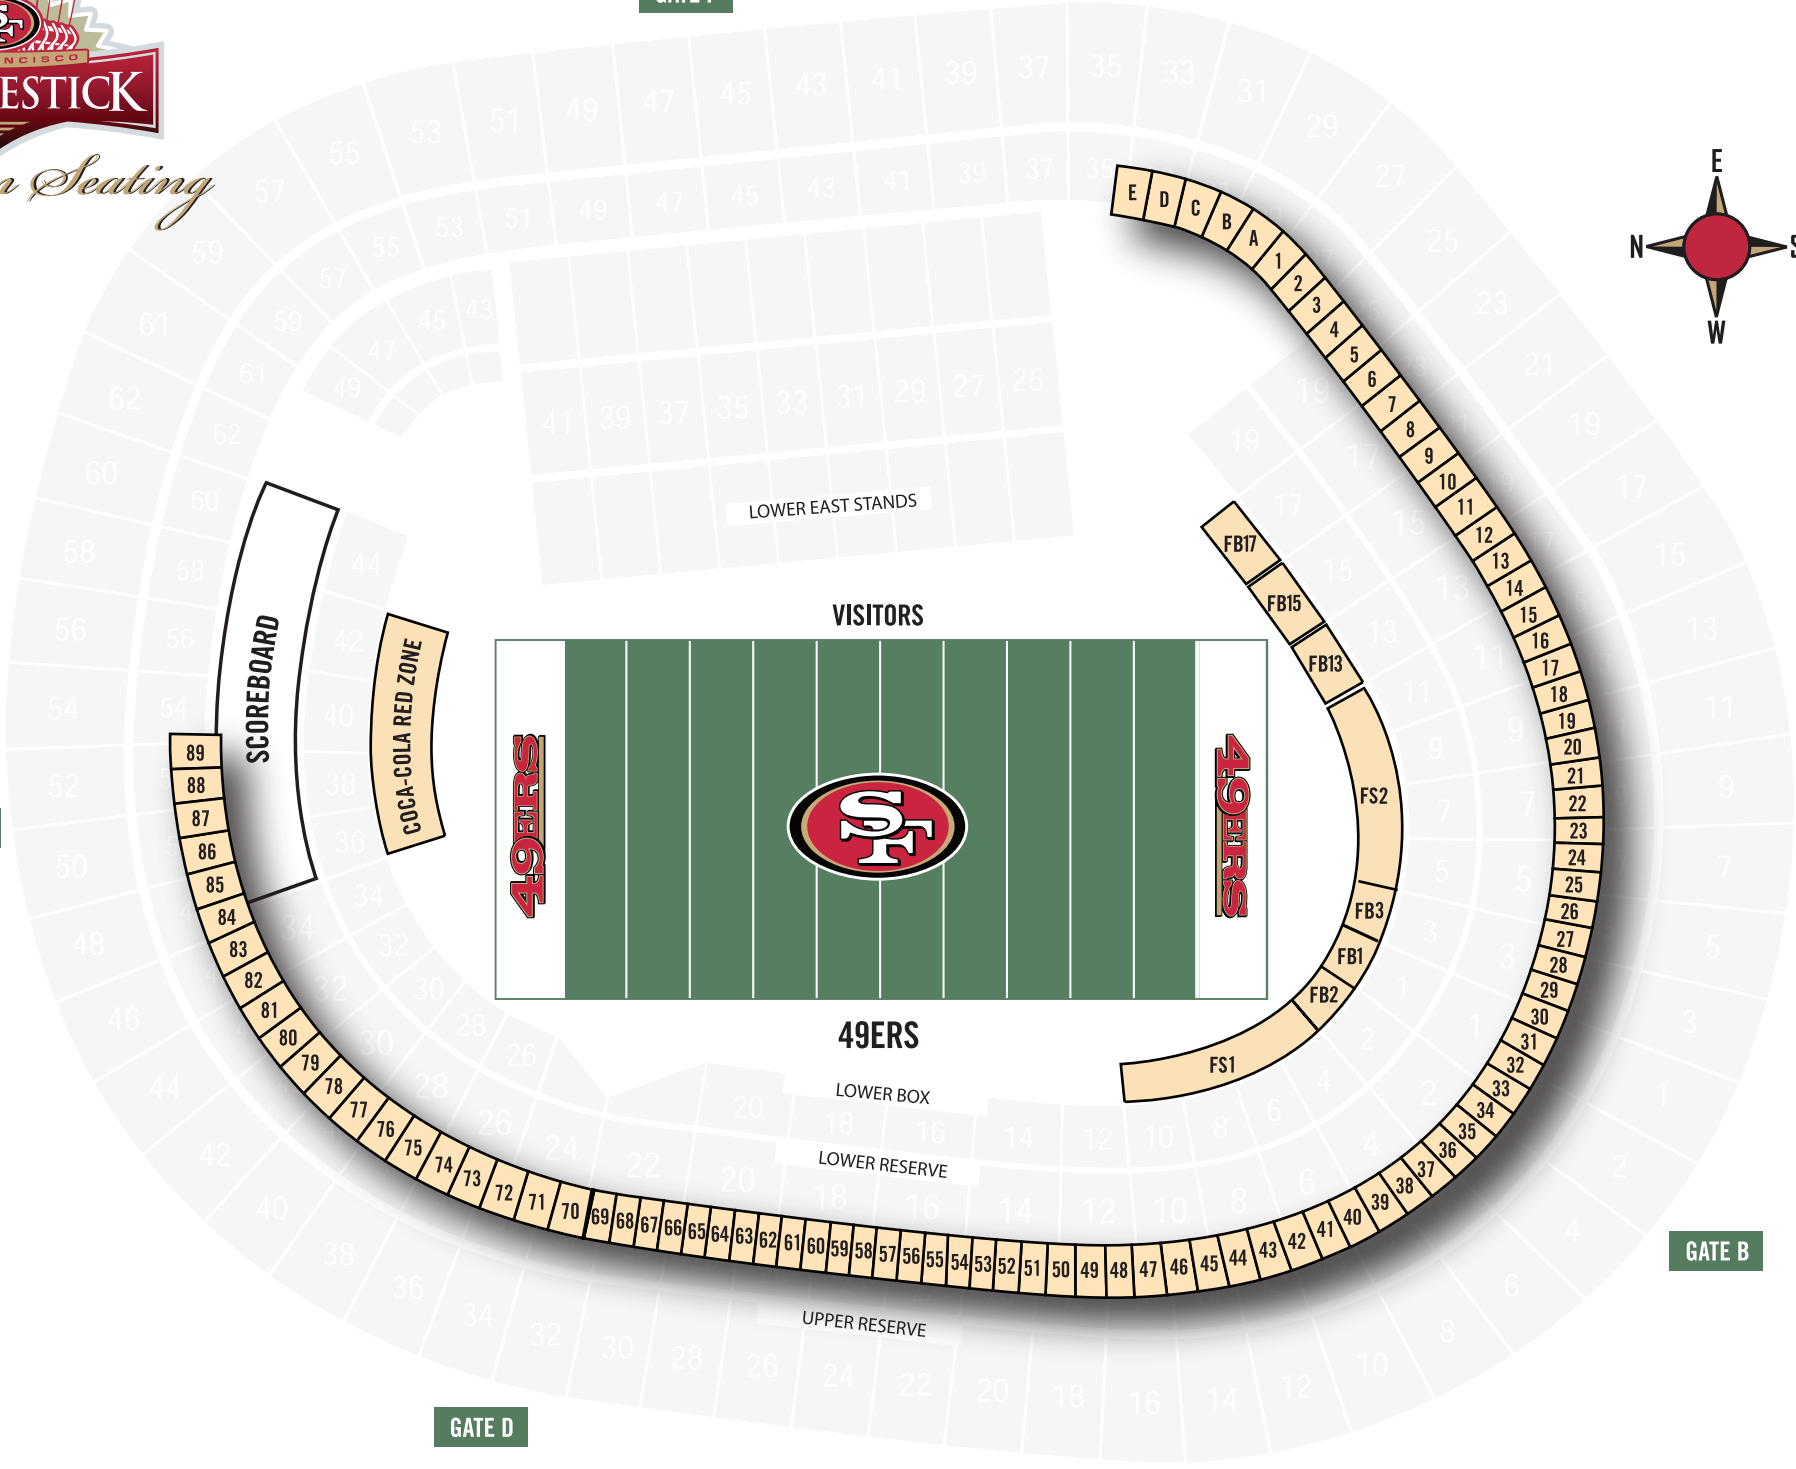

LOWER EAST STANDS

VISITORS

49ERS

LOWER BOX

LOWER RESERVE

UPPER RESERVE

SCOREBOARD

COCA-COLA RED ZONE

49ERS

49ERS

Section labels: E, D, C, B, A, 1-17, FB17, FB15, FB13, FS2, FB3, FB1, FB2, FS1