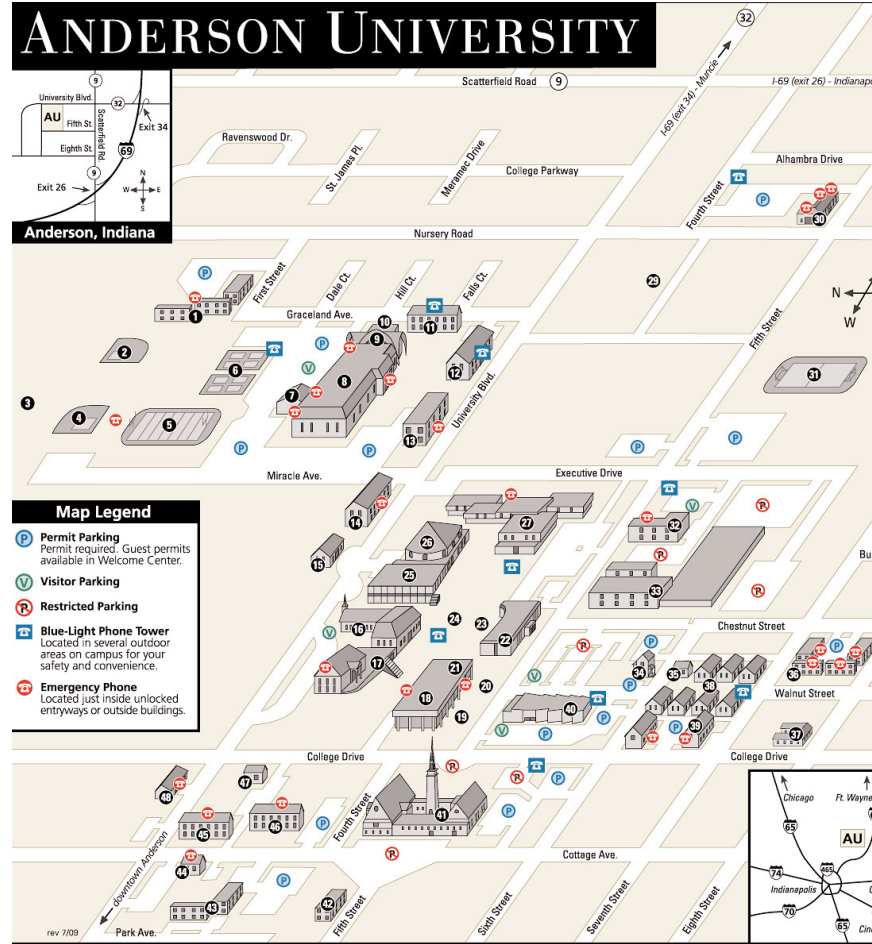

VISITOR'S CONTACT INFORMATION

Justin Bates	Sports Information	765-641-4479
Mary Kay McKeand	Office Manager	765-641-4478
Marcie Taylor	Athletic Director	765-641-4495
Steve Risinger	Head Athletic Trainer	765-641-4491
Jennifer Popp	Assistant Trainer	765-641-4494
Joe Peters	Assistant Trainer	765-641-4517
Mandy Bush	Assistant Trainer	765-641-4493

Football	Jeff Judge	765-641-4469
Assistant	Joe Williams	765-641-4460
Assistant	Marc Etchison	765-641-4102
Assistant	Ryan Aiello	765-641-4487

M. Basketball	Tom Slyder	765-641-4480
Assistant	Scott Heady	765-641-4465

W. Basketball	Marcie Taylor	765-641-4495

Track/Cross	Scott Wilson	765-641-3053
Assistant	Tracy Downey	765-641-4509

Baseball	Dr. Don Brandon	765-641-4488
Assistant	David Pressley	765-641-4477

Softball	Tony Holloway	765-641-4538
Assistant	Justin Bates	765-641-4479

Volleyball	Tami Miller	765-641-4476
Assistant	Chris Sherck	765-641-4476

Golf		
Men	Paul Gray	765-641-4489
Women	Marcie Taylor	765-641-4495

Tennis		
Men	Galen Scott	765-641-4464
Women	Sue Hammel	765-642-6448

Soccer		
Men/Women	Scott Fridley	765-649-1014
Assistant	Ryan Bennison	765-641-4417

Facilities & Landmarks

1. Mansfield Apartments	13. Rice Hall	26. Byrum Hall	36. South Campus Apartments
2. Raven Field (Softball)	14. Dunn Hall	27. Krannert Fine Arts Ctr.	37. University Terrace
3. University Village	15. Boyes House	29. Camground	38. York Seminary Village
4. Raven Park (Baseball)	16. School of Theology	30. Fair Commons	39. Tara East Apartments
5. Macholtz Stadium	17. Nicholson Library	31. Soccer Field	40. Reardon Auditorium
6. Tennis Courts	18. Decker Hall	32. Hardacre Hall	41. Park Place Church of God
7. Bennett Natatorium	19. The Eternal Flame	<i>Falls School of Business</i>	42. Former Park Place School
8. Kardatzke Wellness Ctr.	20. Morrison Statue	<i>School of Adult Learning</i>	43. West Campus
9. O.C. Lewis Gymnasium	21. Welcome Center	<i>Physical Plant</i>	44. Health Services
10. East Gymnasium	22. Hartung Hall	<i>Police/Security Services</i>	45. Myers Hall
11. Smith Hall	23. Helios	33. Church of God Ministries	46. Morrison Hall
12. Martin Hall	24. The Valley	34. Broadcasting Center	47. Morrison House
	25. Olt Student Center	35. Robold House	48. Smith House

DIRECTIONS TO ANDERSON UNIVERSITY

Driving from Indianapolis (1 hour)

Take Interstate 69 north to exit 26, turn left (north) and drive approximately 5 miles to University Blvd. Turn left on University Blvd.

Driving from Fort Wayne (1 hour)

Take Interstate 69 south to exit 34 (Chesterfield), turn right and drive approximately 3 miles on State Rd 32 until it turns into University Blvd.

Driving from West Lafayette (1 1/2 hours)

Take Interstate 65 south to Interstate 875 East, take Interstate 69 north to exit 26, turn left (north) and drive approximately 5 miles to University Blvd. Turn left on University Blvd.

Driving from Cincinnati, Ohio (2 1/2 hours)

Take Interstate 74 west to Shelbyville, turn right on State Road 9, take SR 9 to Interstate 69 north to exit 26, turn left (north) and drive approximately 5 miles to University Blvd. Turn left on University Blvd.