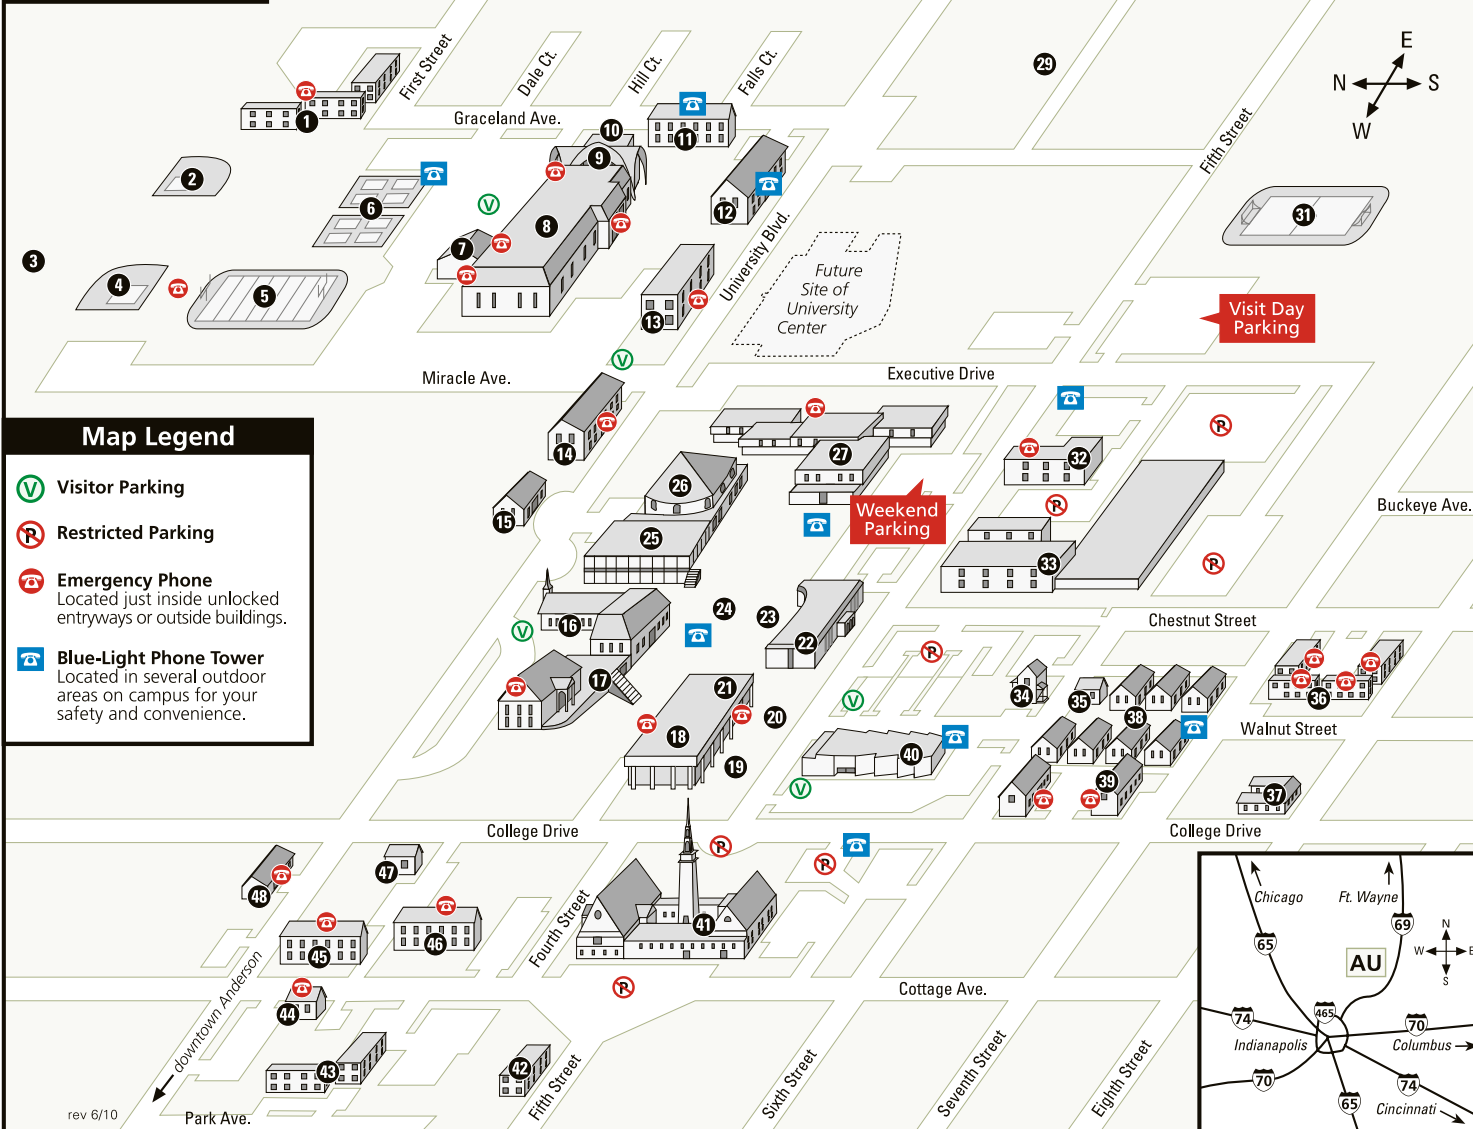

I-65: Follow I-65 south to I-865 to I-465. Take I-465 east to I-69. Take I-69 north to exit 26 (SR 9). Take SR 9 north about four miles to University Blvd. Turn left and drive a few blocks to campus.

SR 9: Follow SR 9 south to Anderson. Veer left after the Honda dealership and continue south on SR 9 to University Blvd. Turn right and drive a few blocks to campus.

Recommended Lodging (near I-69, exit 26)

Hampton Inn*: 2312 E. 64th St.; (765) 622-0700

Holiday Inn Express*: 6720 Scatterfield Rd.;

(765) 779-0111

Comfort Inn*: 2229 E. 59th St.; (765) 649-3000

Fairfield Inn*: 2205 E. 59th St.; (765) 644-4422

ANDERSON UNIVERSITY

Facilities & Landmarks

Anderson, Indiana

Map Legend

-  Visitor Parking
-  Restricted Parking
-  Emergency Phone
Located just inside unlocked entryways or outside buildings.
-  Blue-Light Phone Tower
Located in several outdoor areas on campus for your safety and convenience.

1. Mansfield Apartments
2. Raven Field (Softball)
3. University Village
4. Don Brandon Field
5. Macholtz Stadium
6. Tennis Courts
7. Bennett Natatorium
8. Kardatzke Wellness Center
9. O.C. Lewis Gymnasium
10. Dance Studio
11. Smith Hall
12. Martin Hall
13. Rice Hall
14. Dunn Hall
15. Boyes House
16. School of Theology
17. Nicholson Library
18. Decker Hall
19. The Eternal Flame
20. Morrison Statue
21. **ADMISSIONS**/Welcome Center
22. Hartung Hall
23. Helios
24. The Valley
25. Olt Student Center
26. Byrum Hall
27. Krannert Fine Arts Center
29. Campground
30. Fair Commons
31. Soccer Field
32. Hardacre Hall
- Falls School of Business*
- School of Adult Learning*
- Physical Plant*
- Police/Security Services*
33. Church of God Ministries
34. Broadcasting Center
35. Robold House
36. South Campus Apartments
37. University Terrace
38. York Seminary Village
39. Tara East Apartments
40. Reardon Auditorium
41. Park Place Church of God
42. Former Park Place Elementary School
43. West Campus
44. Health Services
45. Myers Hall
46. Morrison Hall
47. Morrison House
48. Smith House