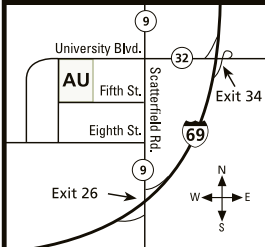

I-65: Follow I-65 south to I-865 to I-465. Take I-465 east to I-69. Take I-69 north to exit 26 (SR 9). Take SR 9 north about four miles to University Blvd. Turn left and drive a few blocks to campus.

SR 9: Follow SR 9 south to Anderson. Veer left after the Honda dealership and continue south on SR 9 to University Blvd. Turn right and drive a few blocks to campus.

From the South

I-65: Follow I-65 north to I-465 east to I-69. Take I-69 north to exit 26 (SR 9). Take SR 9 north about four miles to University Blvd. Turn left and drive a few blocks to campus.

From the East

From the West

I-70: Follow I-70 east to I-465 north to I-69. Take I-69 north to exit 26 (SR 9). Take SR 9 north about four miles to University Blvd. Turn left and drive a few blocks to campus.

SR 32: Follow SR 32 east to Raible Avenue. Turn left onto Raible and proceed to the first stoplight (8th Street). Turn right onto 8th Street and proceed to College Drive. Turn left and drive a few blocks to campus.

ANDERSON UNIVERSITY

Facilities & Landmarks

Anderson, Indiana

Map Legend

-  Visitor Parking
-  Restricted Parking
-  Emergency Phone
Located just inside unlocked entryways or outside buildings.
-  Blue-Light Phone Tower
Located in several outdoor areas on campus for your safety and convenience.